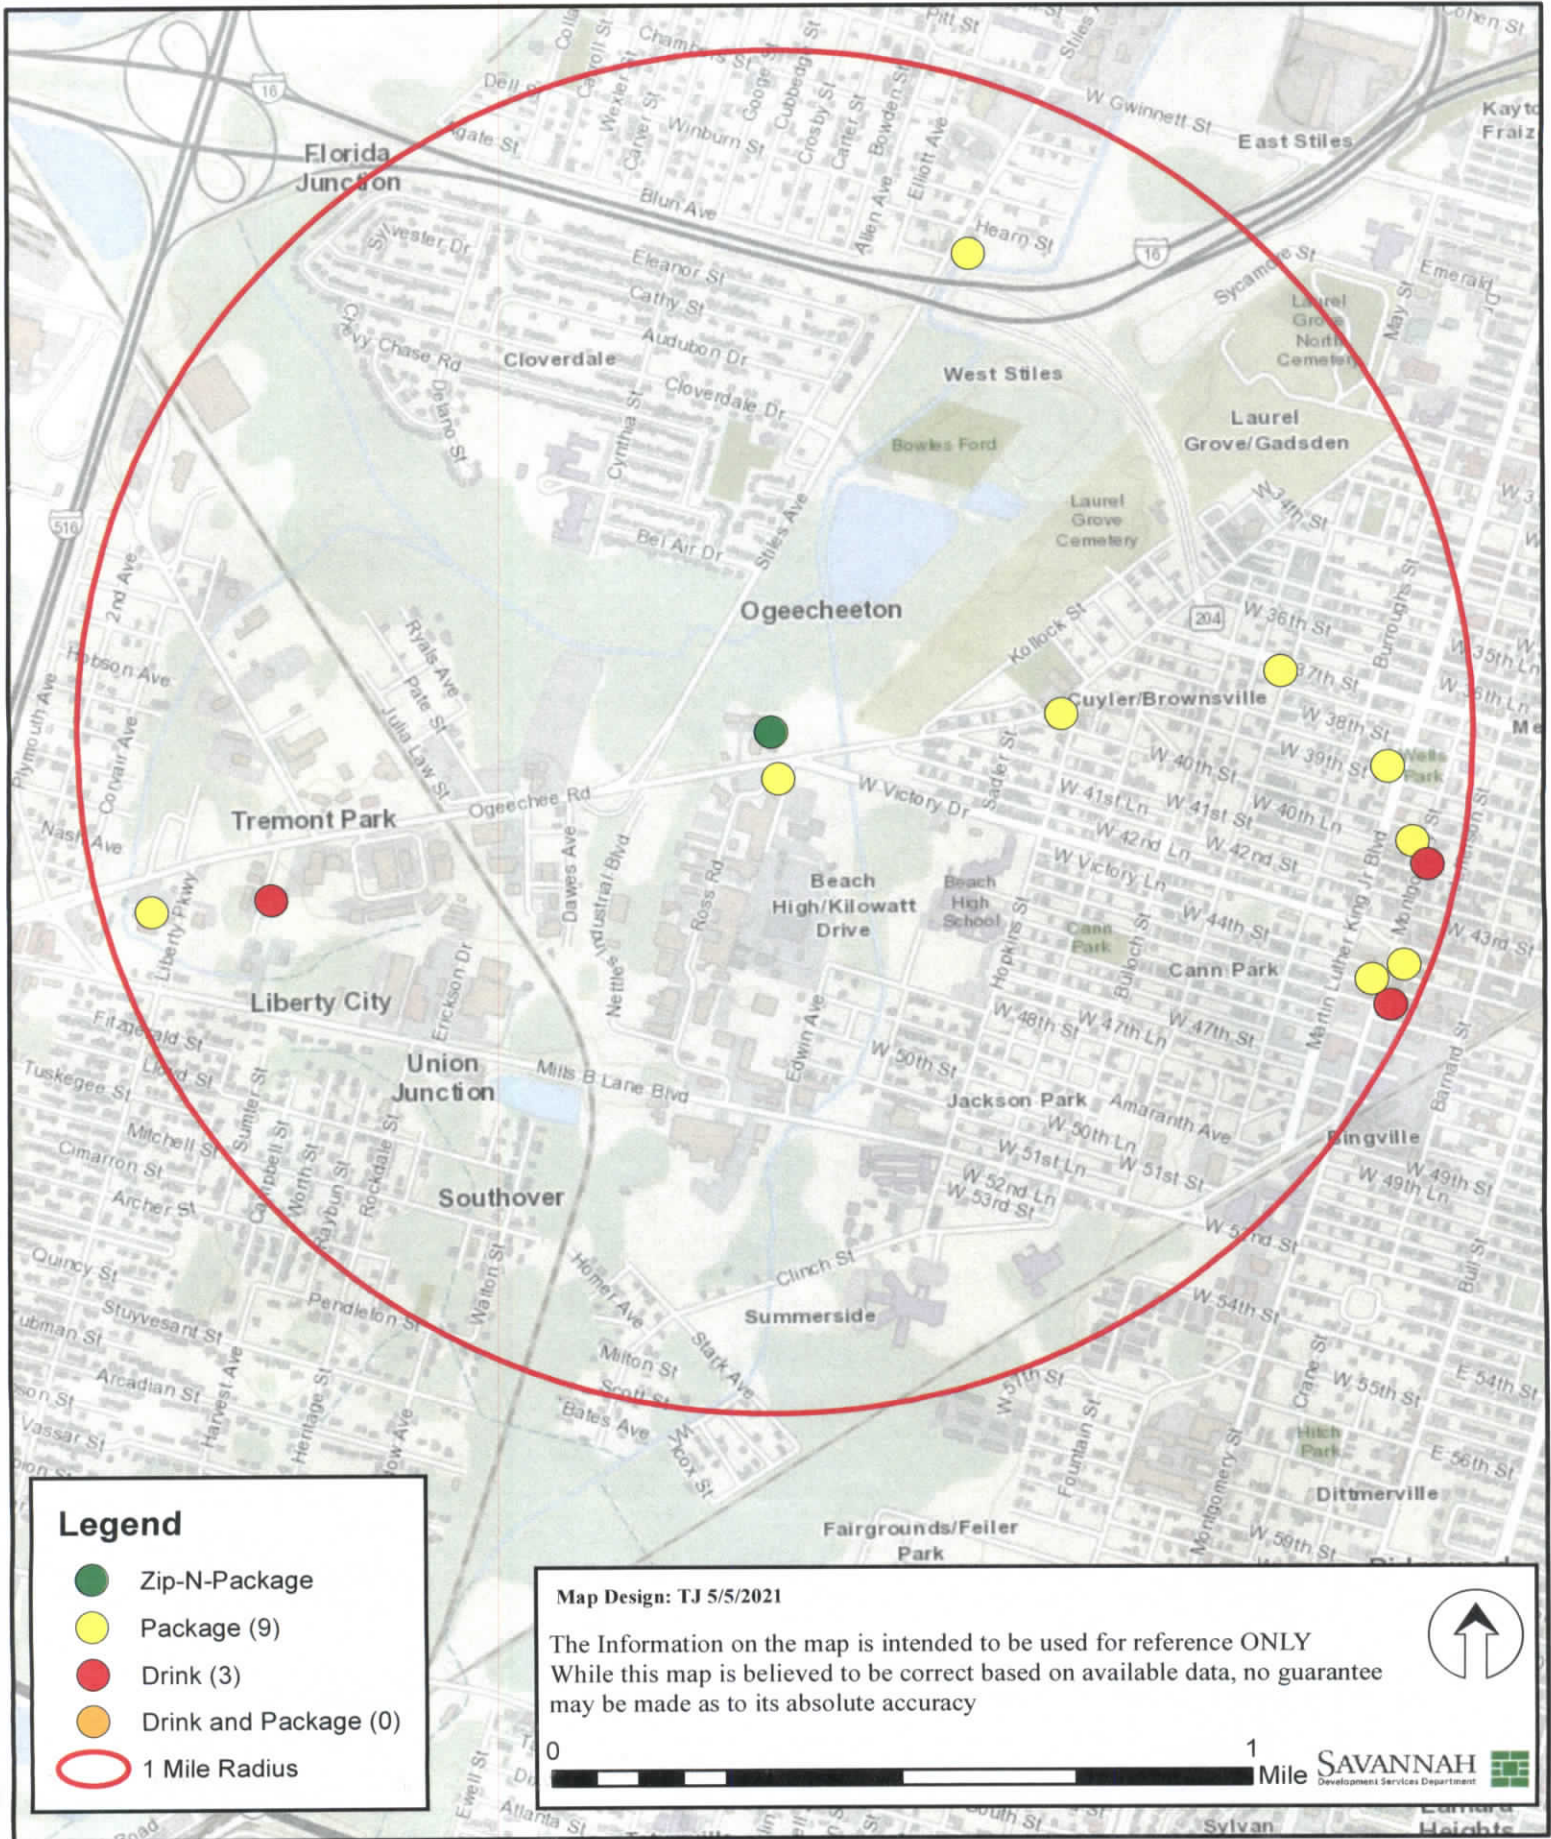

# Zip - N - Package - 2726 Ogeechee Rd. #B

## Legend

- Zip-N-Package
- Package (9)
- Drink (3)
- Drink and Package (0)
- 1 Mile Radius

Map Design: TJ 5/5/2021

The Information on the map is intended to be used for reference ONLY  
 While this map is believed to be correct based on available data, no guarantee  
 may be made as to its absolute accuracy

0  1 Mile