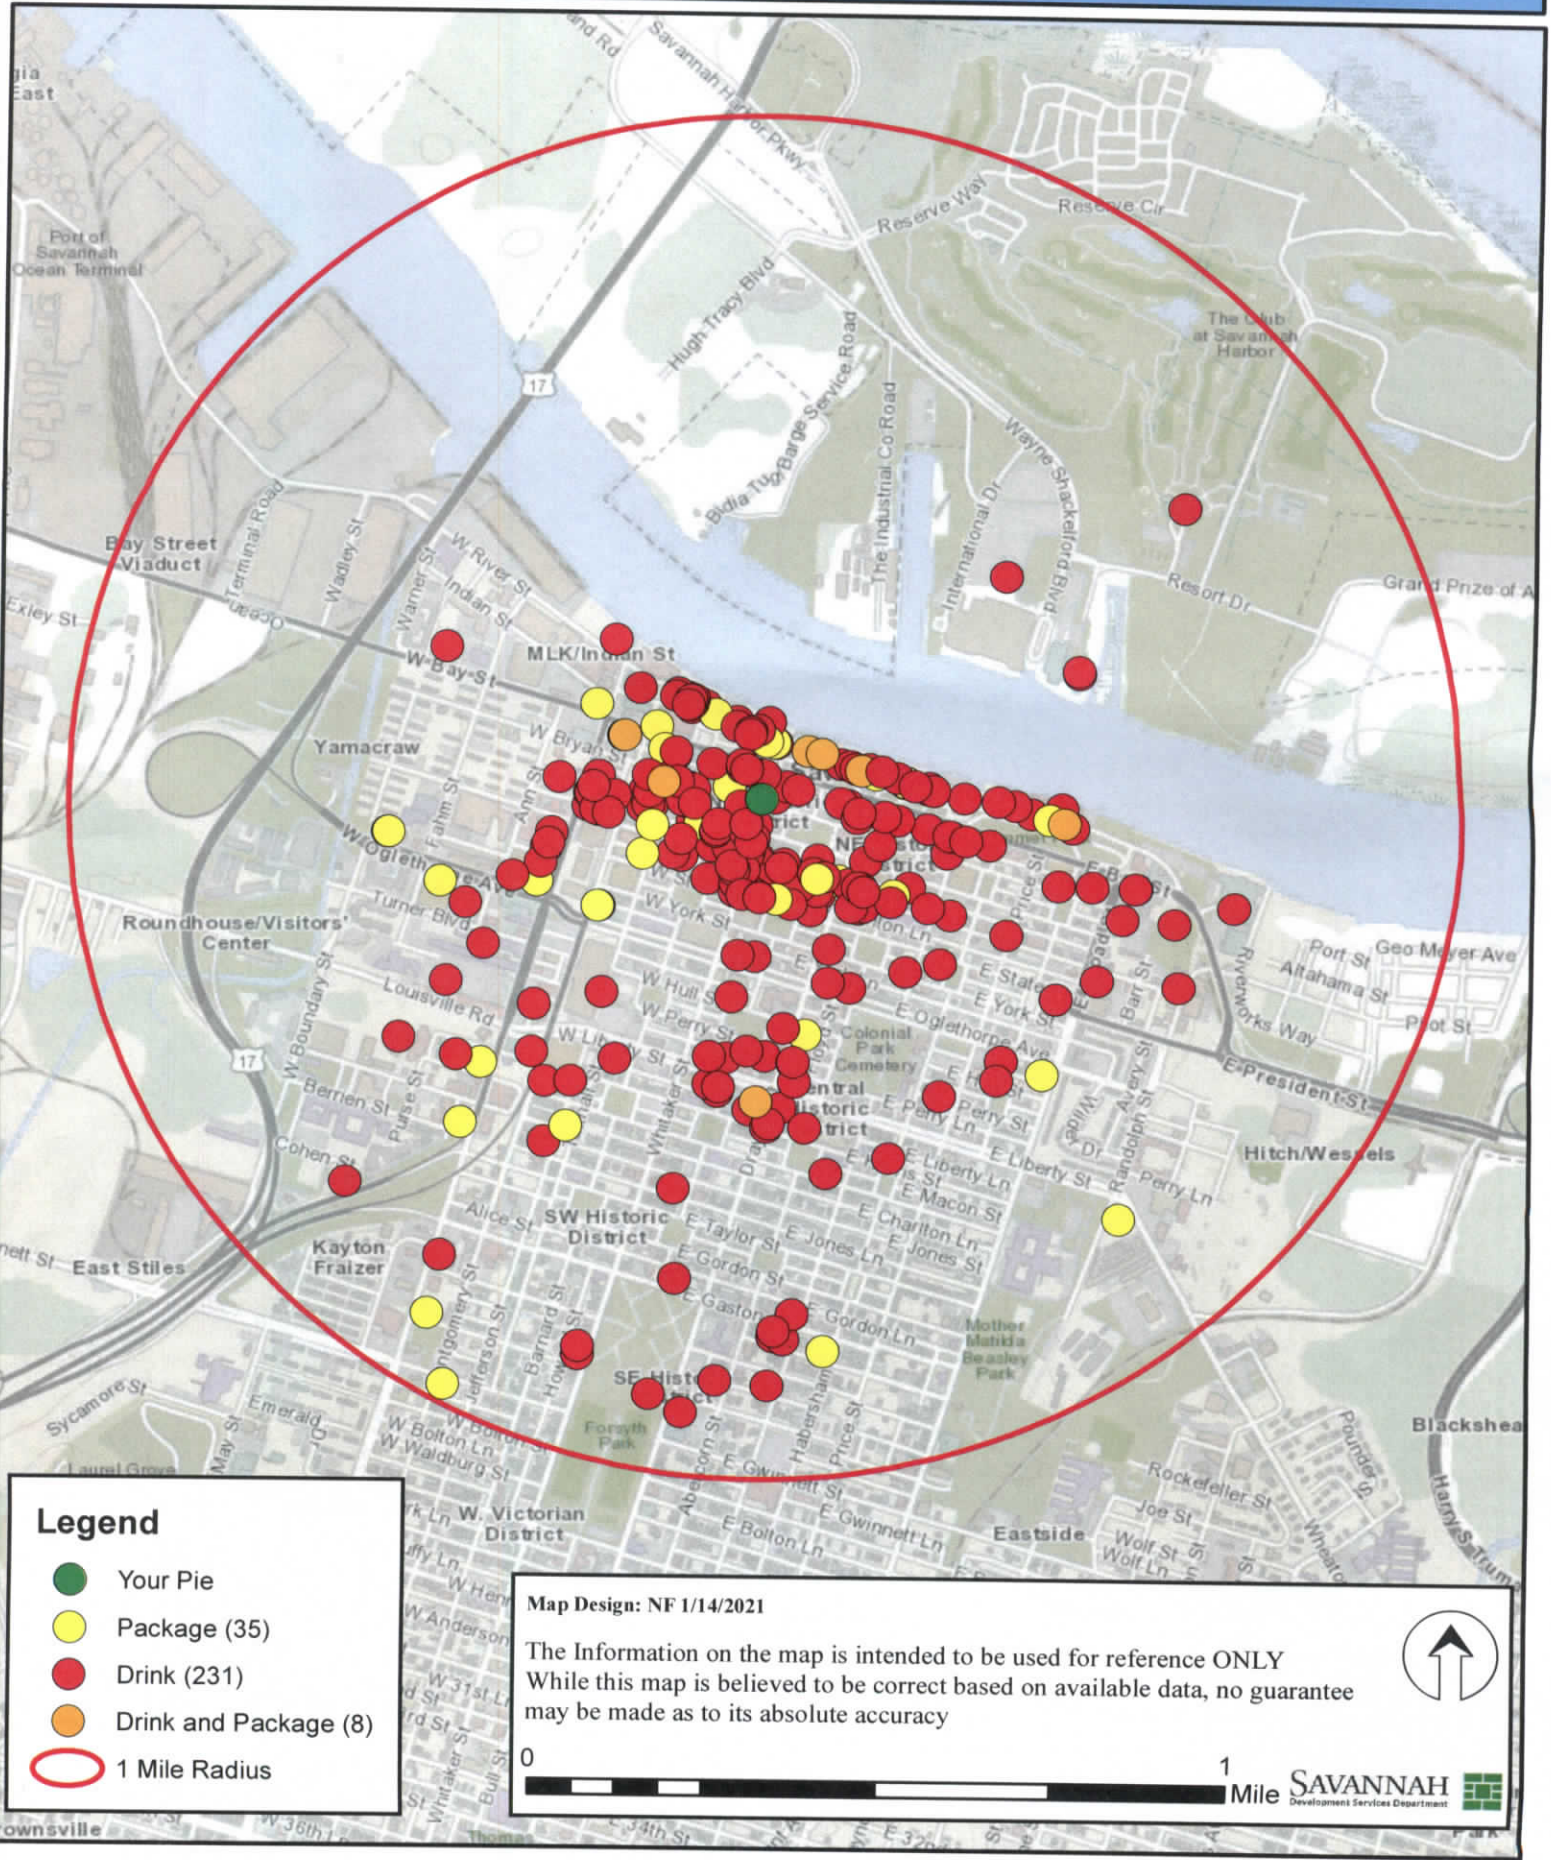

Your Pie - 110 W Bryan St

Legend

- Your Pie
- Package (35)
- Drink (231)
- Drink and Package (8)
- 1 Mile Radius

Map Design: NF 1/14/2021

The Information on the map is intended to be used for reference ONLY
 While this map is believed to be correct based on available data, no guarantee
 may be made as to its absolute accuracy

1 Mile SAVANNAH
 Development Services Department