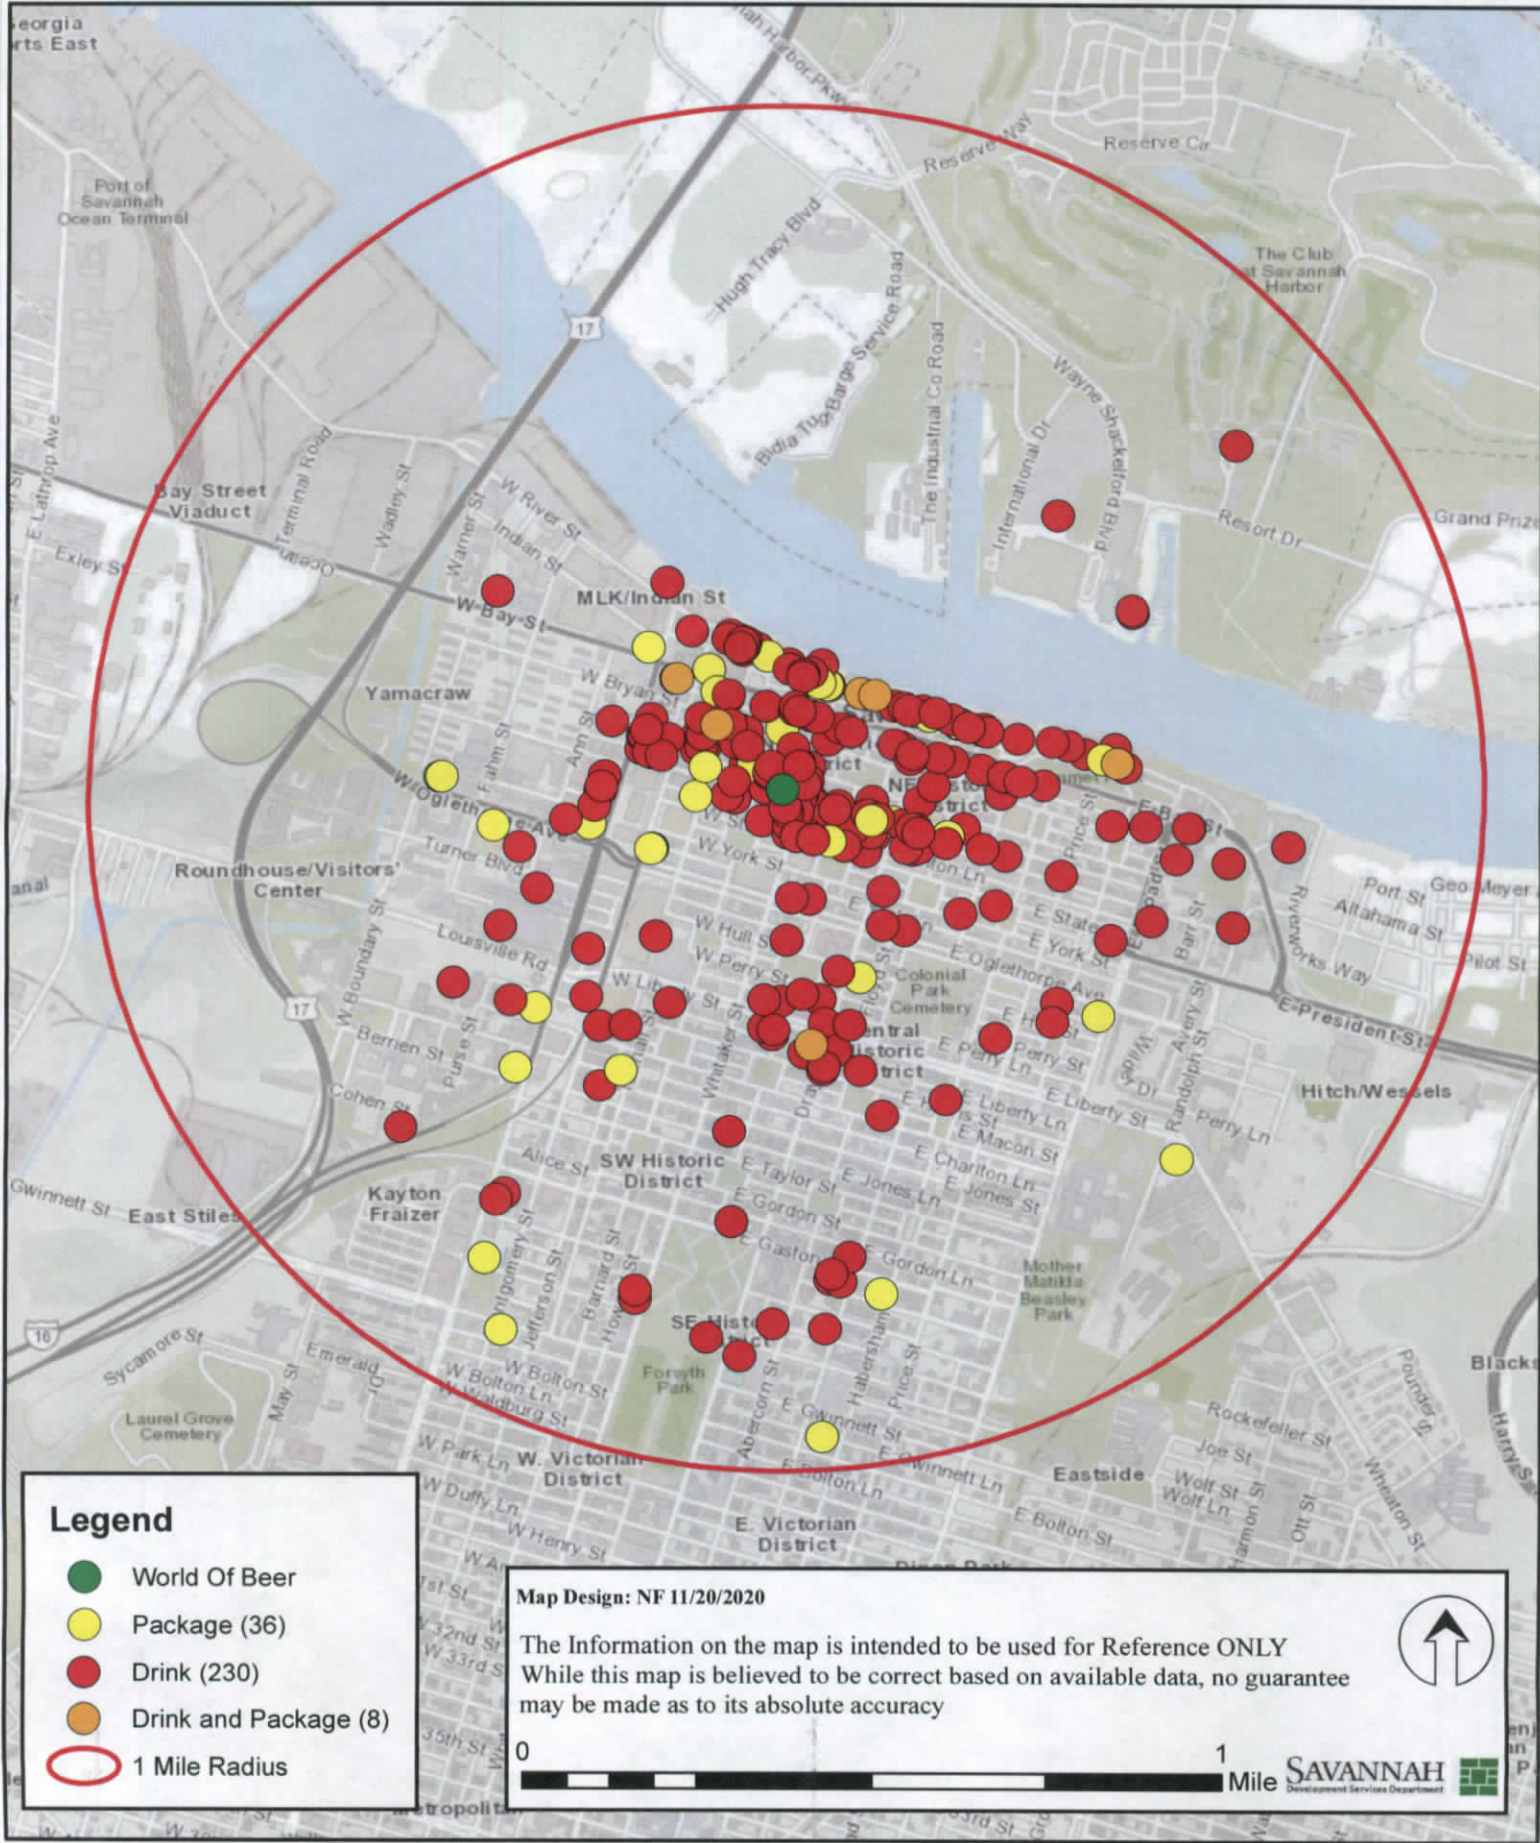

World Of Beer - 112 Broughton St

Legend

- World Of Beer
- Package (36)
- Drink (230)
- Drink and Package (8)
- 1 Mile Radius

Map Design: NF 11/20/2020

The Information on the map is intended to be used for Reference ONLY
 While this map is believed to be correct based on available data, no guarantee may be made as to its absolute accuracy

0 1 Mile SAVANNAH Development Services Department