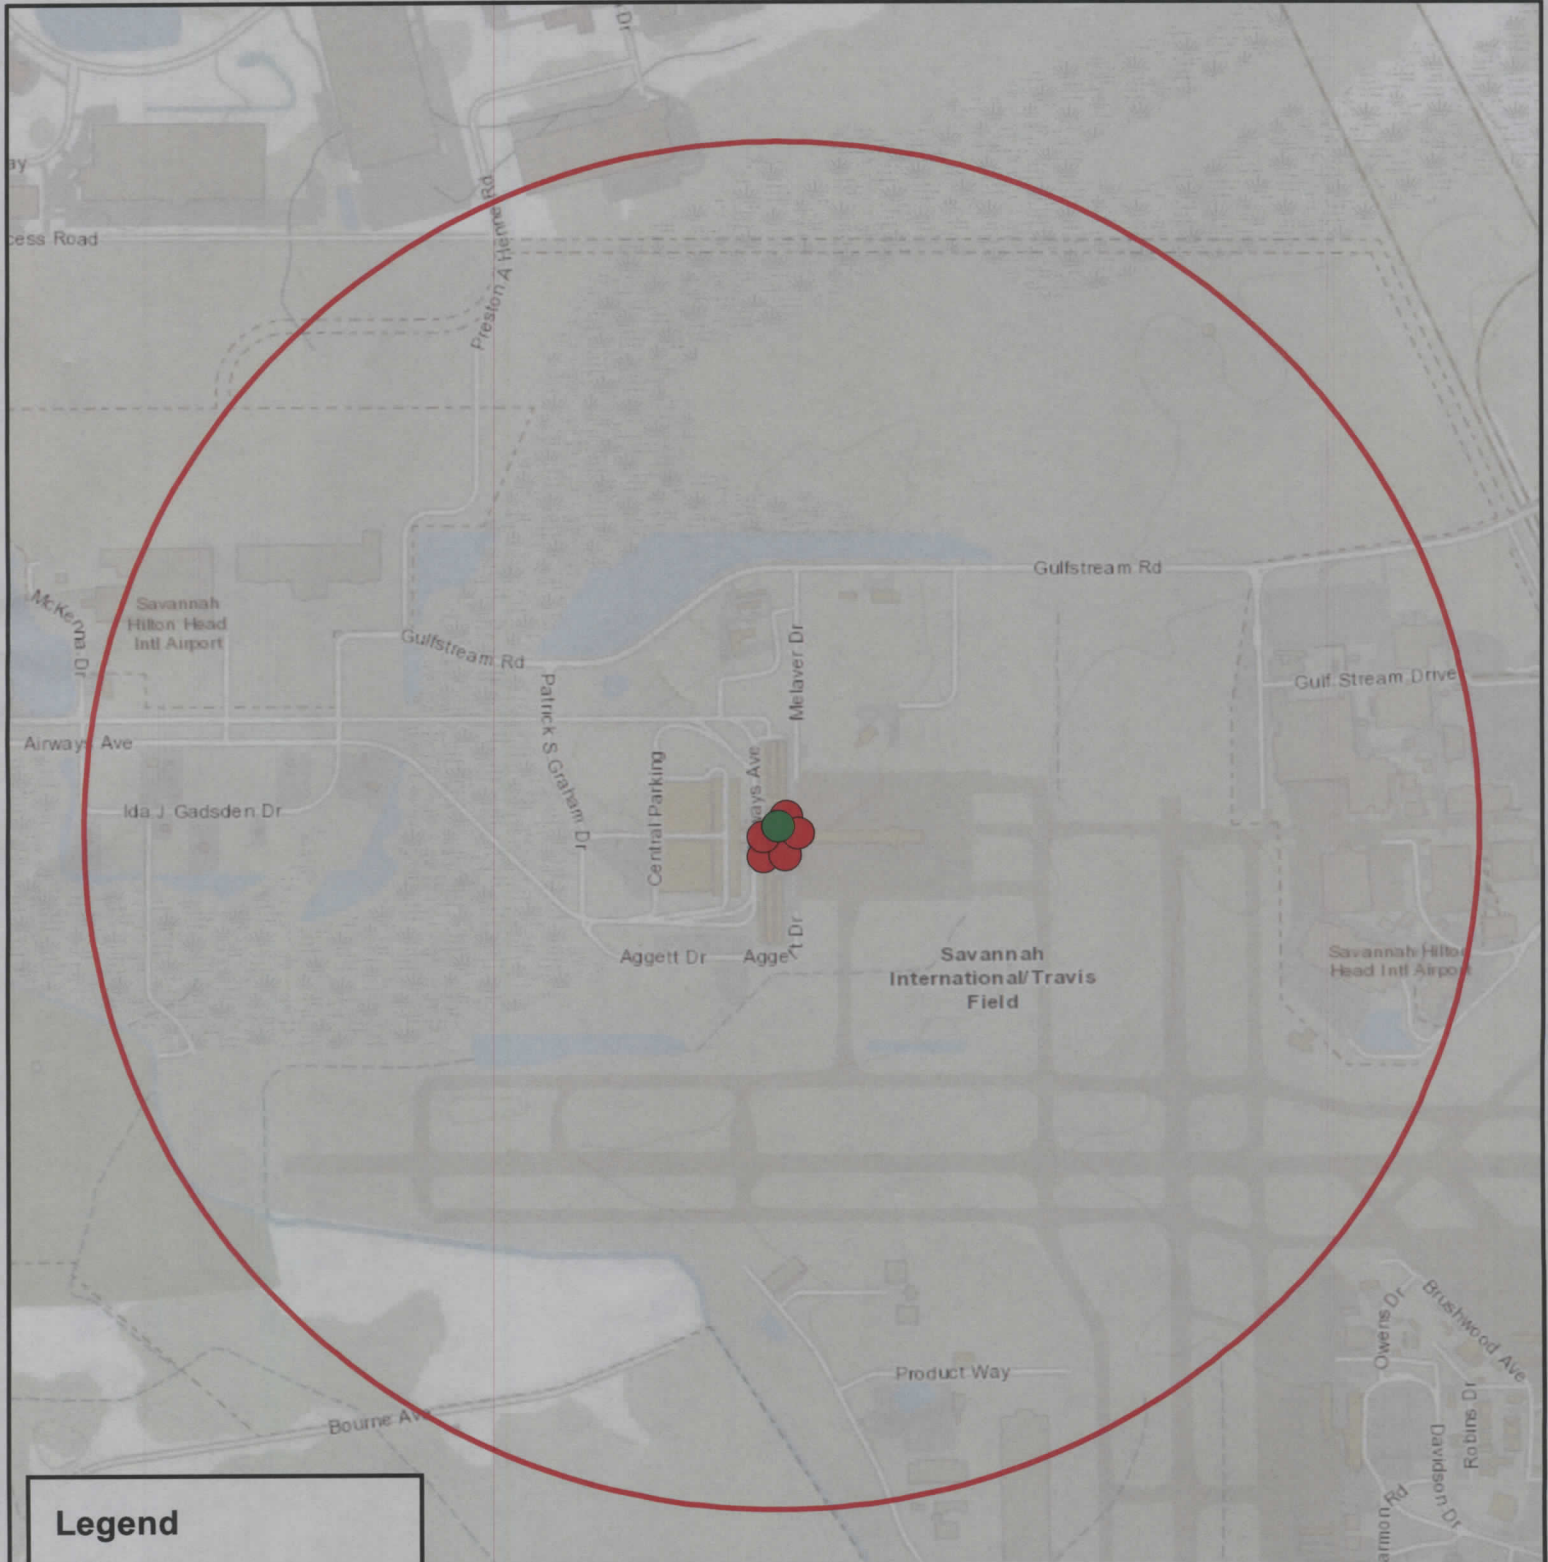

# The Salt Table - 400 Airways Ave #490B

## Legend

-  The Salt Table
-  Package (0)
-  Drink (5)
-  Drink and Package (0)
-  1 Mile Radius

Map Design: NF 08/18/2021

The Information on the map is intended to be used for reference ONLY  
While this map is believed to be correct based on available data, no guarantee  
may be made as to its absolute accuracy

1 Mile 