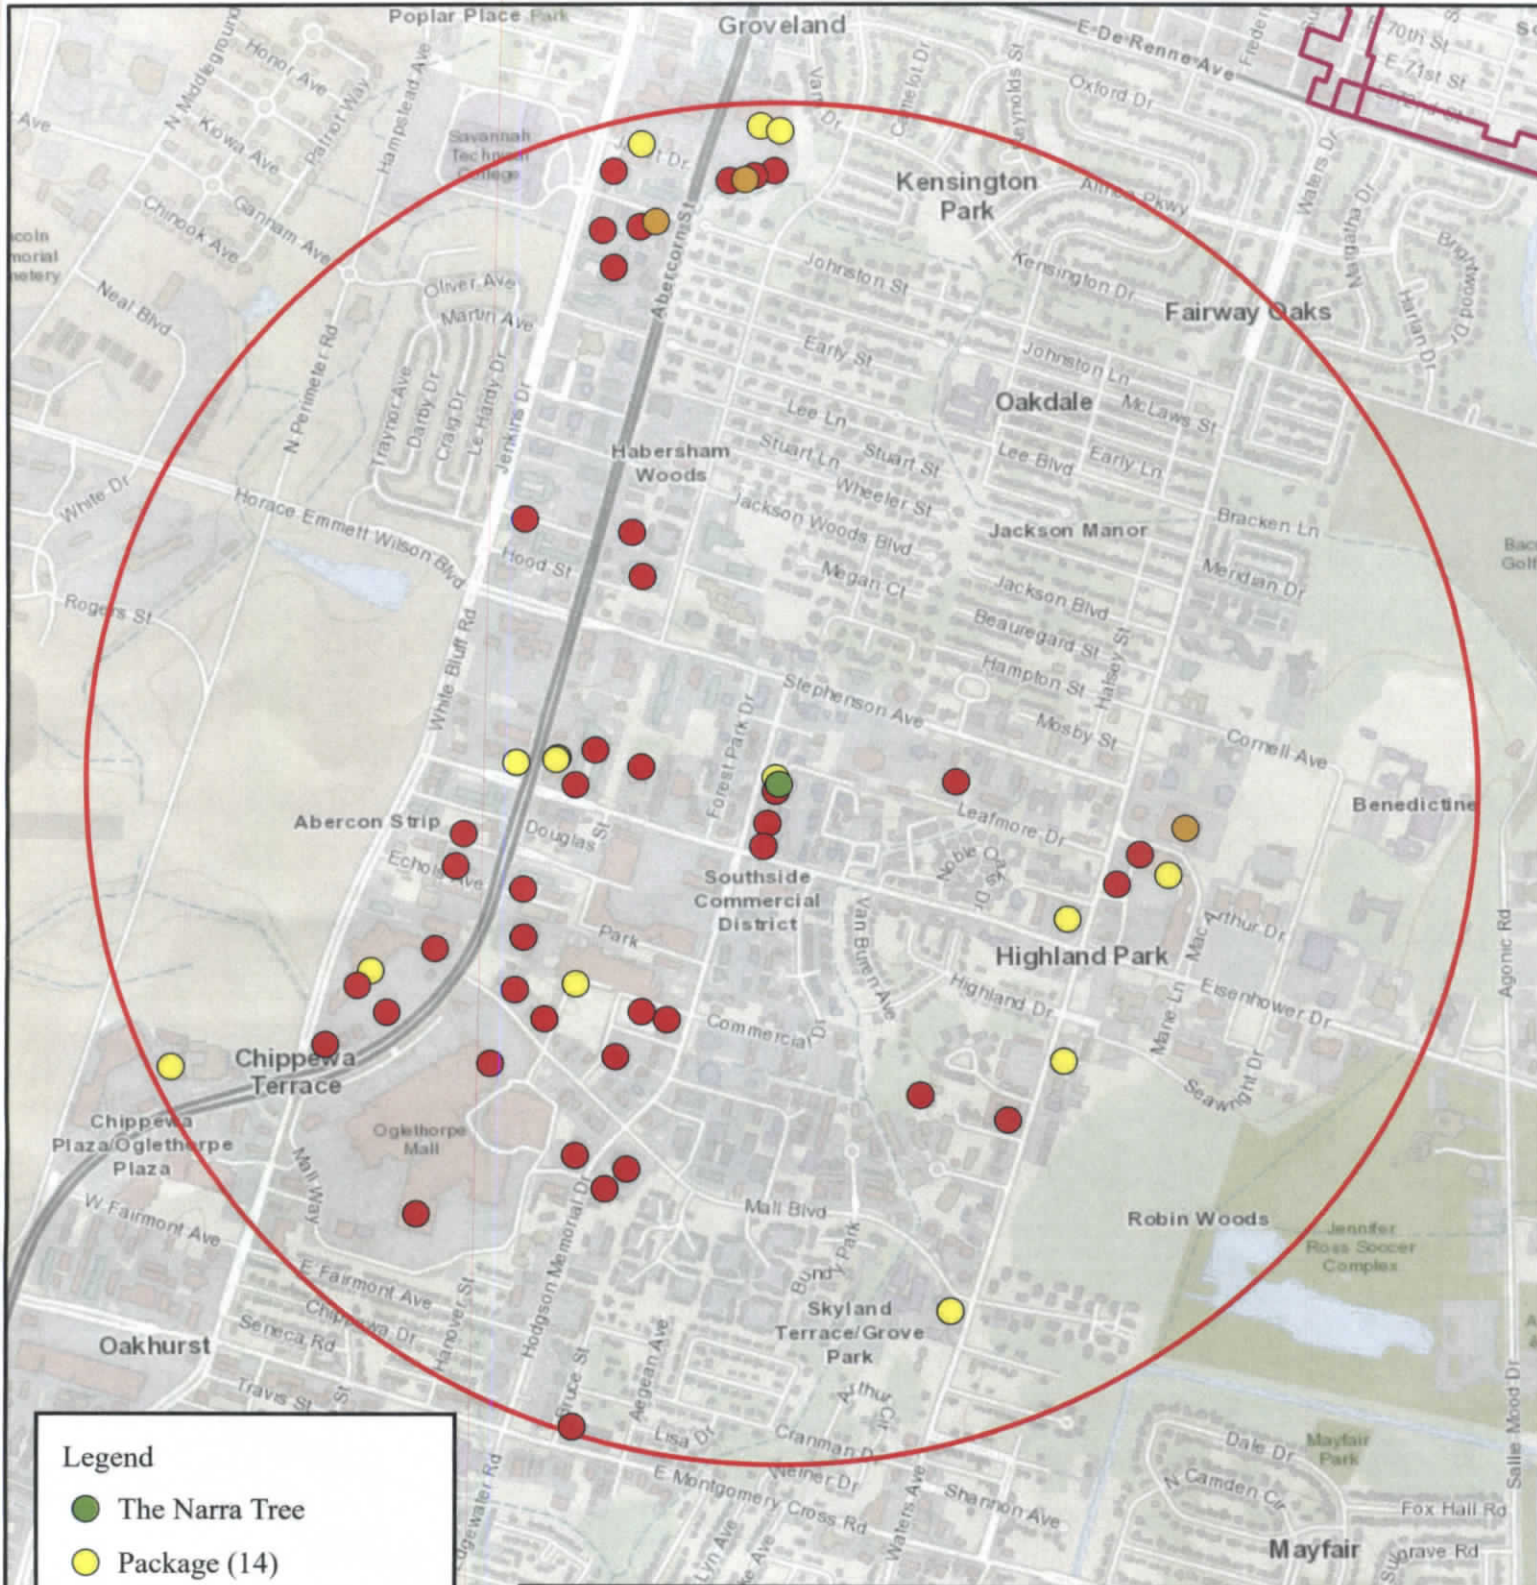

The Narra Tree - 7054 Hodgson Memorial Dr.

Legend

- The Narra Tree
- Package (14)
- Drink (40)
- Drink and Package (3)
- 1 Mile Radius
- Alcohol Density Overlay

Map Design: NF 06/23/2022

The Information on the map is intended to be used for reference ONLY
 While this map is believed to be correct based on available data, no guarantee
 may be made as to its absolute accuracy