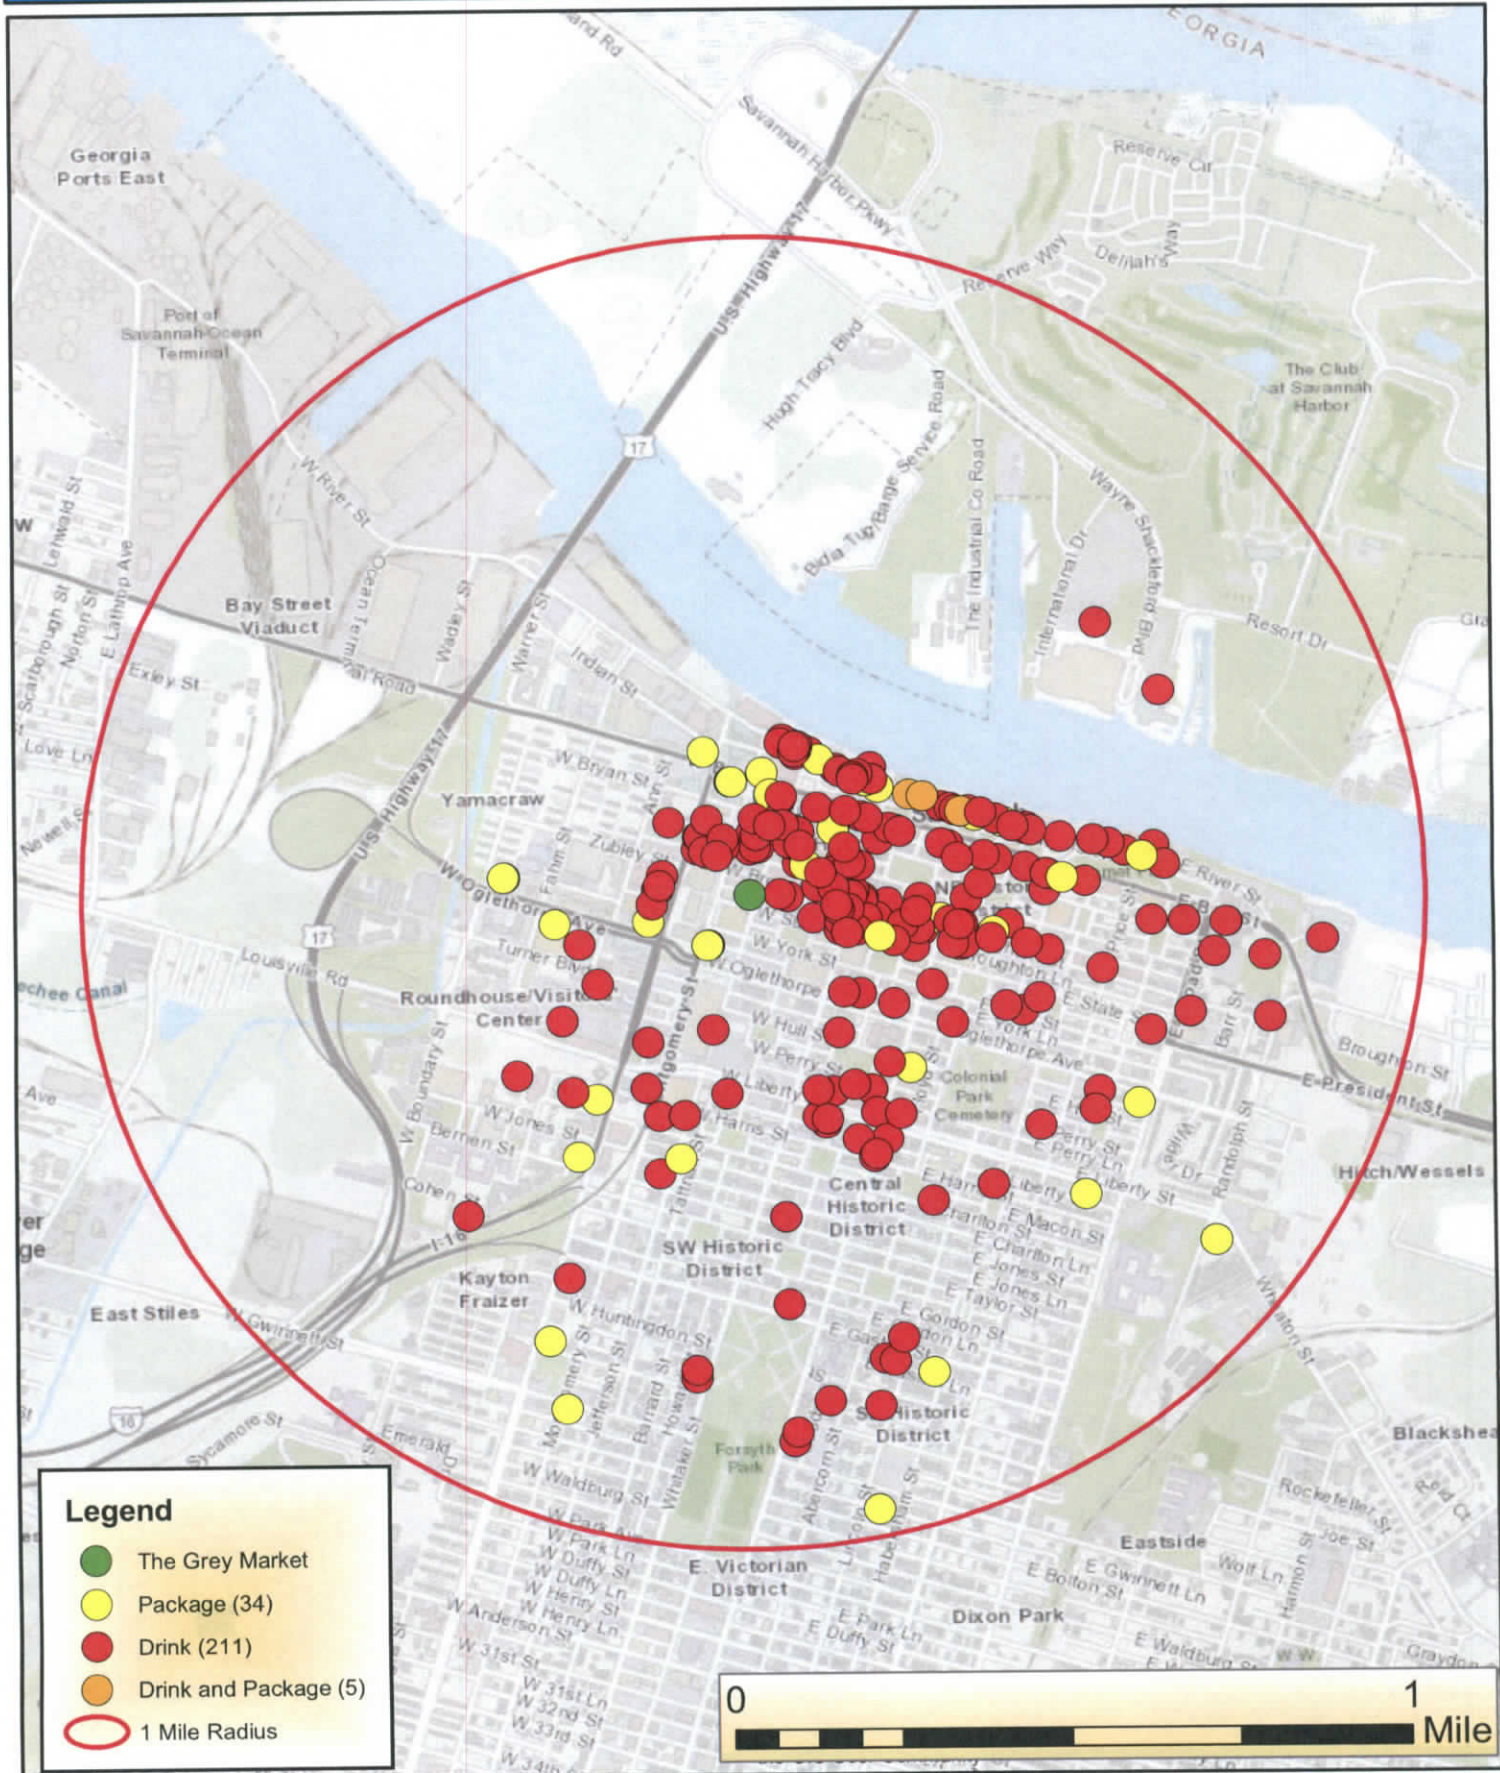

# The Grey Market - 109 - 111 Jefferson Street

## Legend

- The Grey Market
- Package (34)
- Drink (211)
- Drink and Package (5)
- 1 Mile Radius