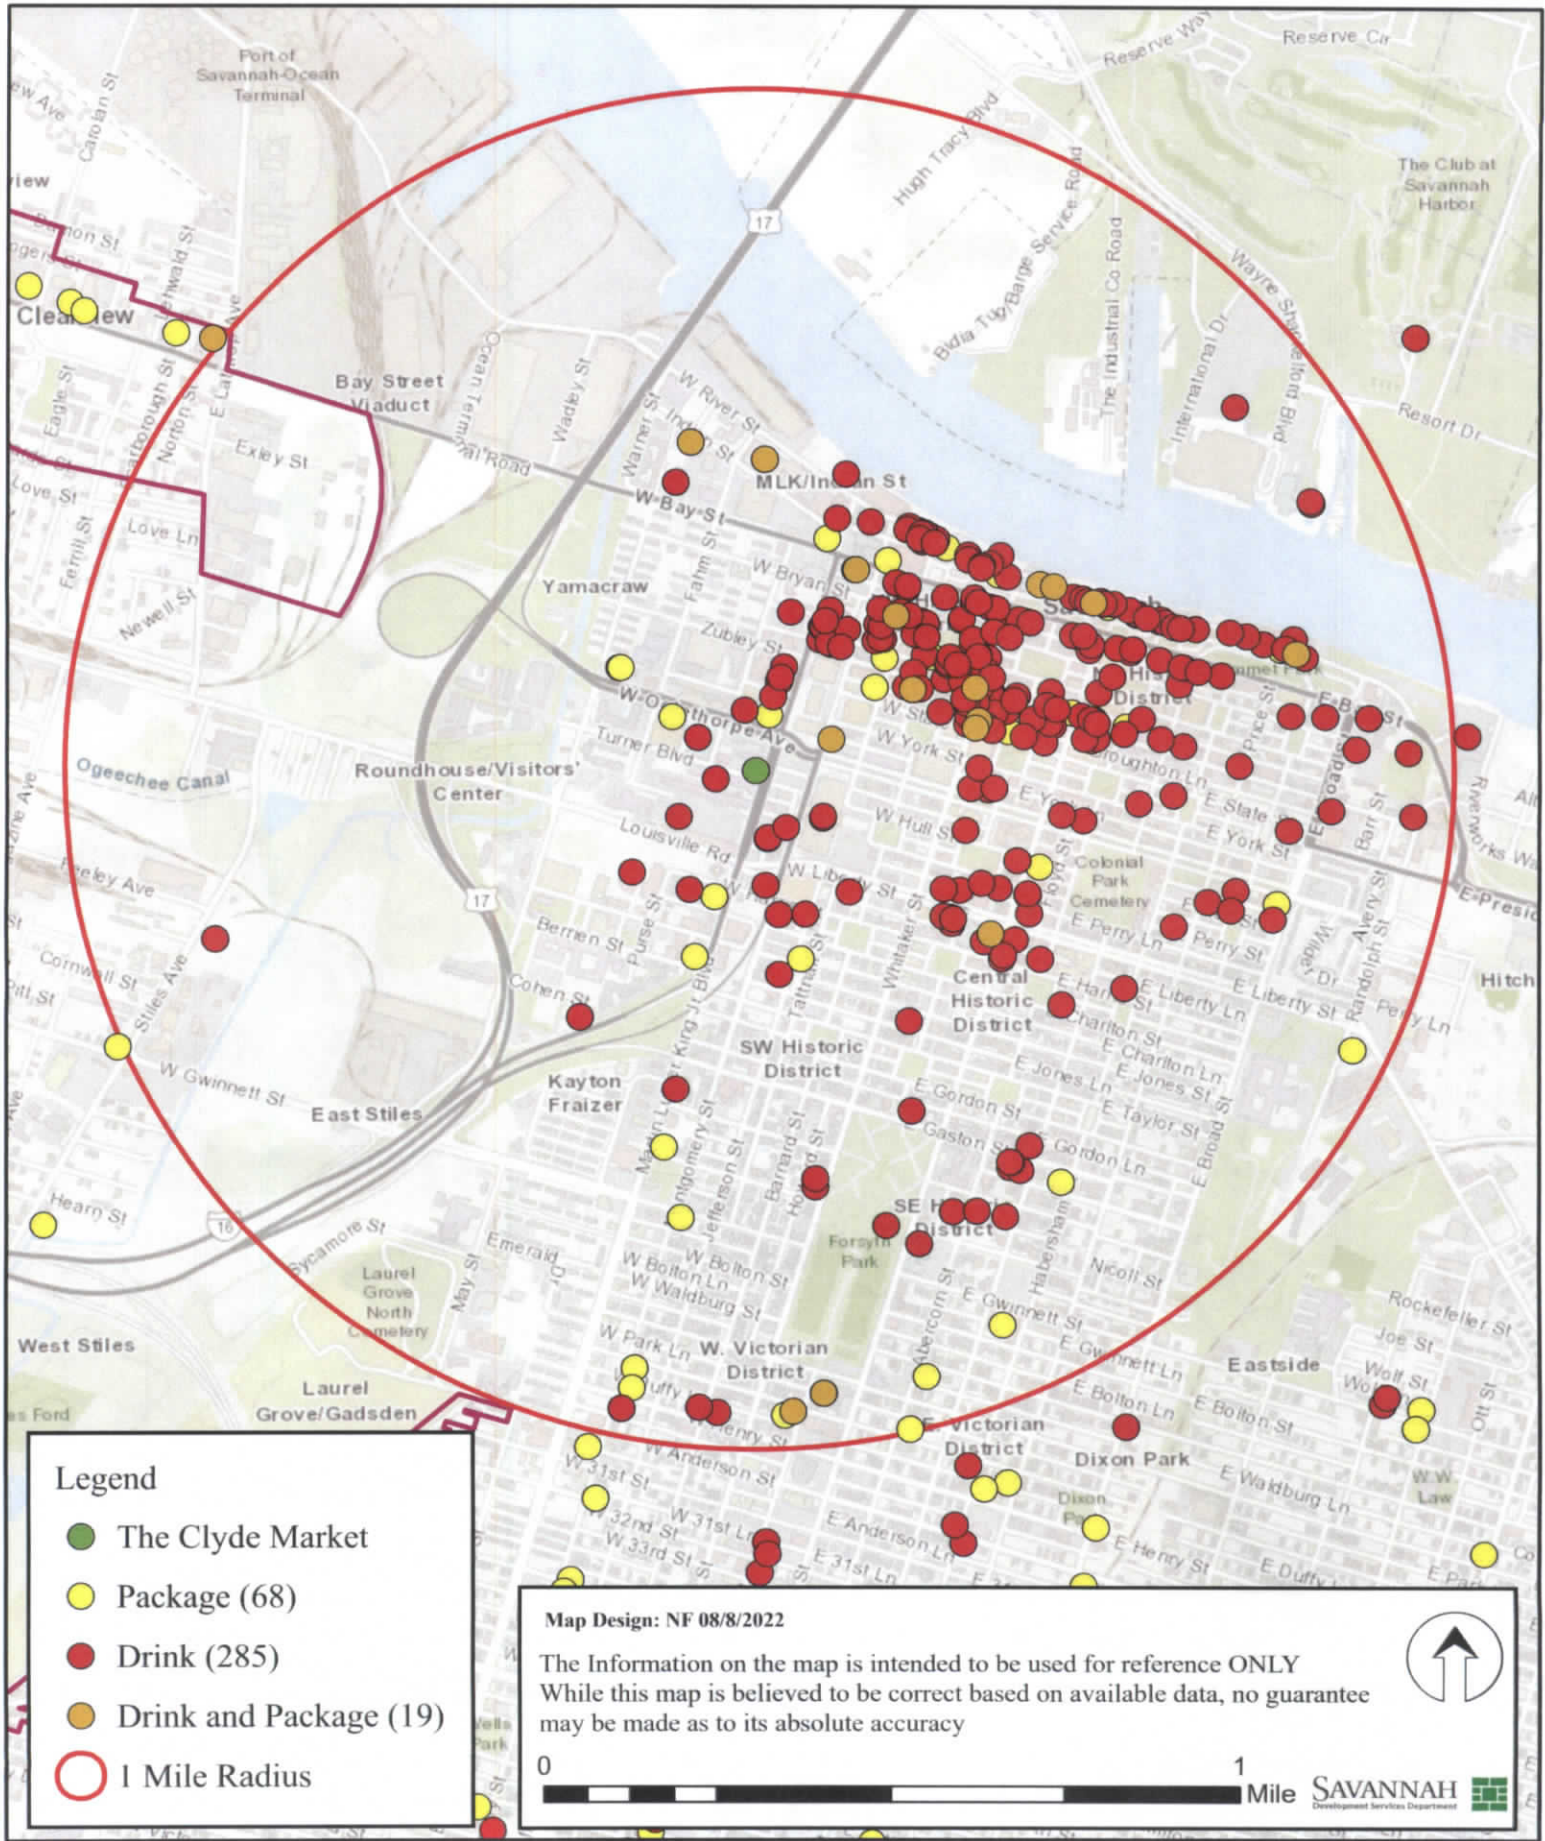

The Clyde Market - 223 MLK Jr. Blvd

Legend

- The Clyde Market
- Package (68)
- Drink (285)
- Drink and Package (19)
- 1 Mile Radius

Map Design: NF 08/8/2022

The Information on the map is intended to be used for reference ONLY
While this map is believed to be correct based on available data, no guarantee
may be made as to its absolute accuracy