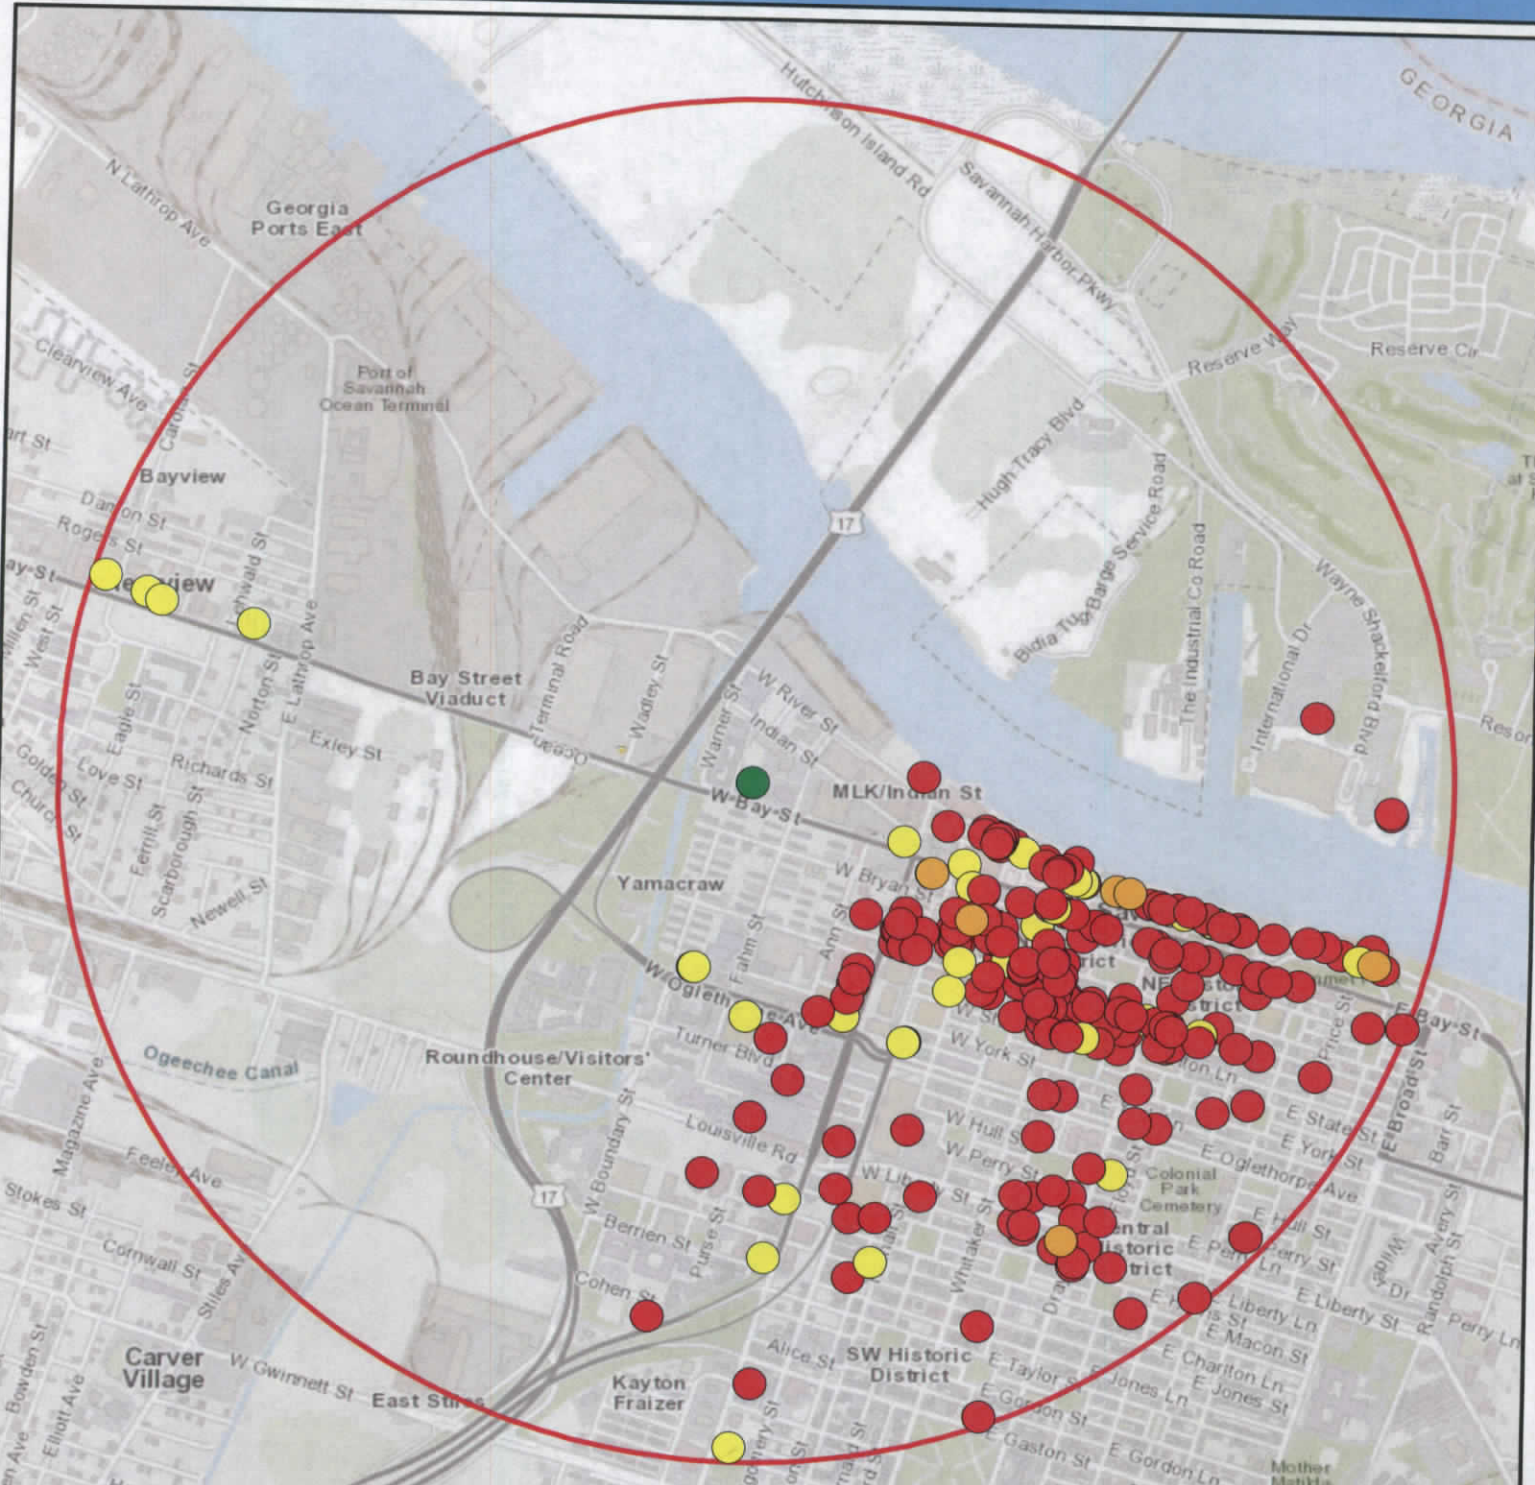

The Bluff Hotel - 630 W Bay St

Legend

- The Bluff Hotel
- Package (33)
- Drink (207)
- Drink and Package (8)
- 1 Mile Radius

Map Design: NF 9/22/2020

The Information on the map is intended to be used for Reference ONLY
 While this map is believed to be correct based on available data, no guarantee may be made as to its absolute accuracy

0  1 Mile