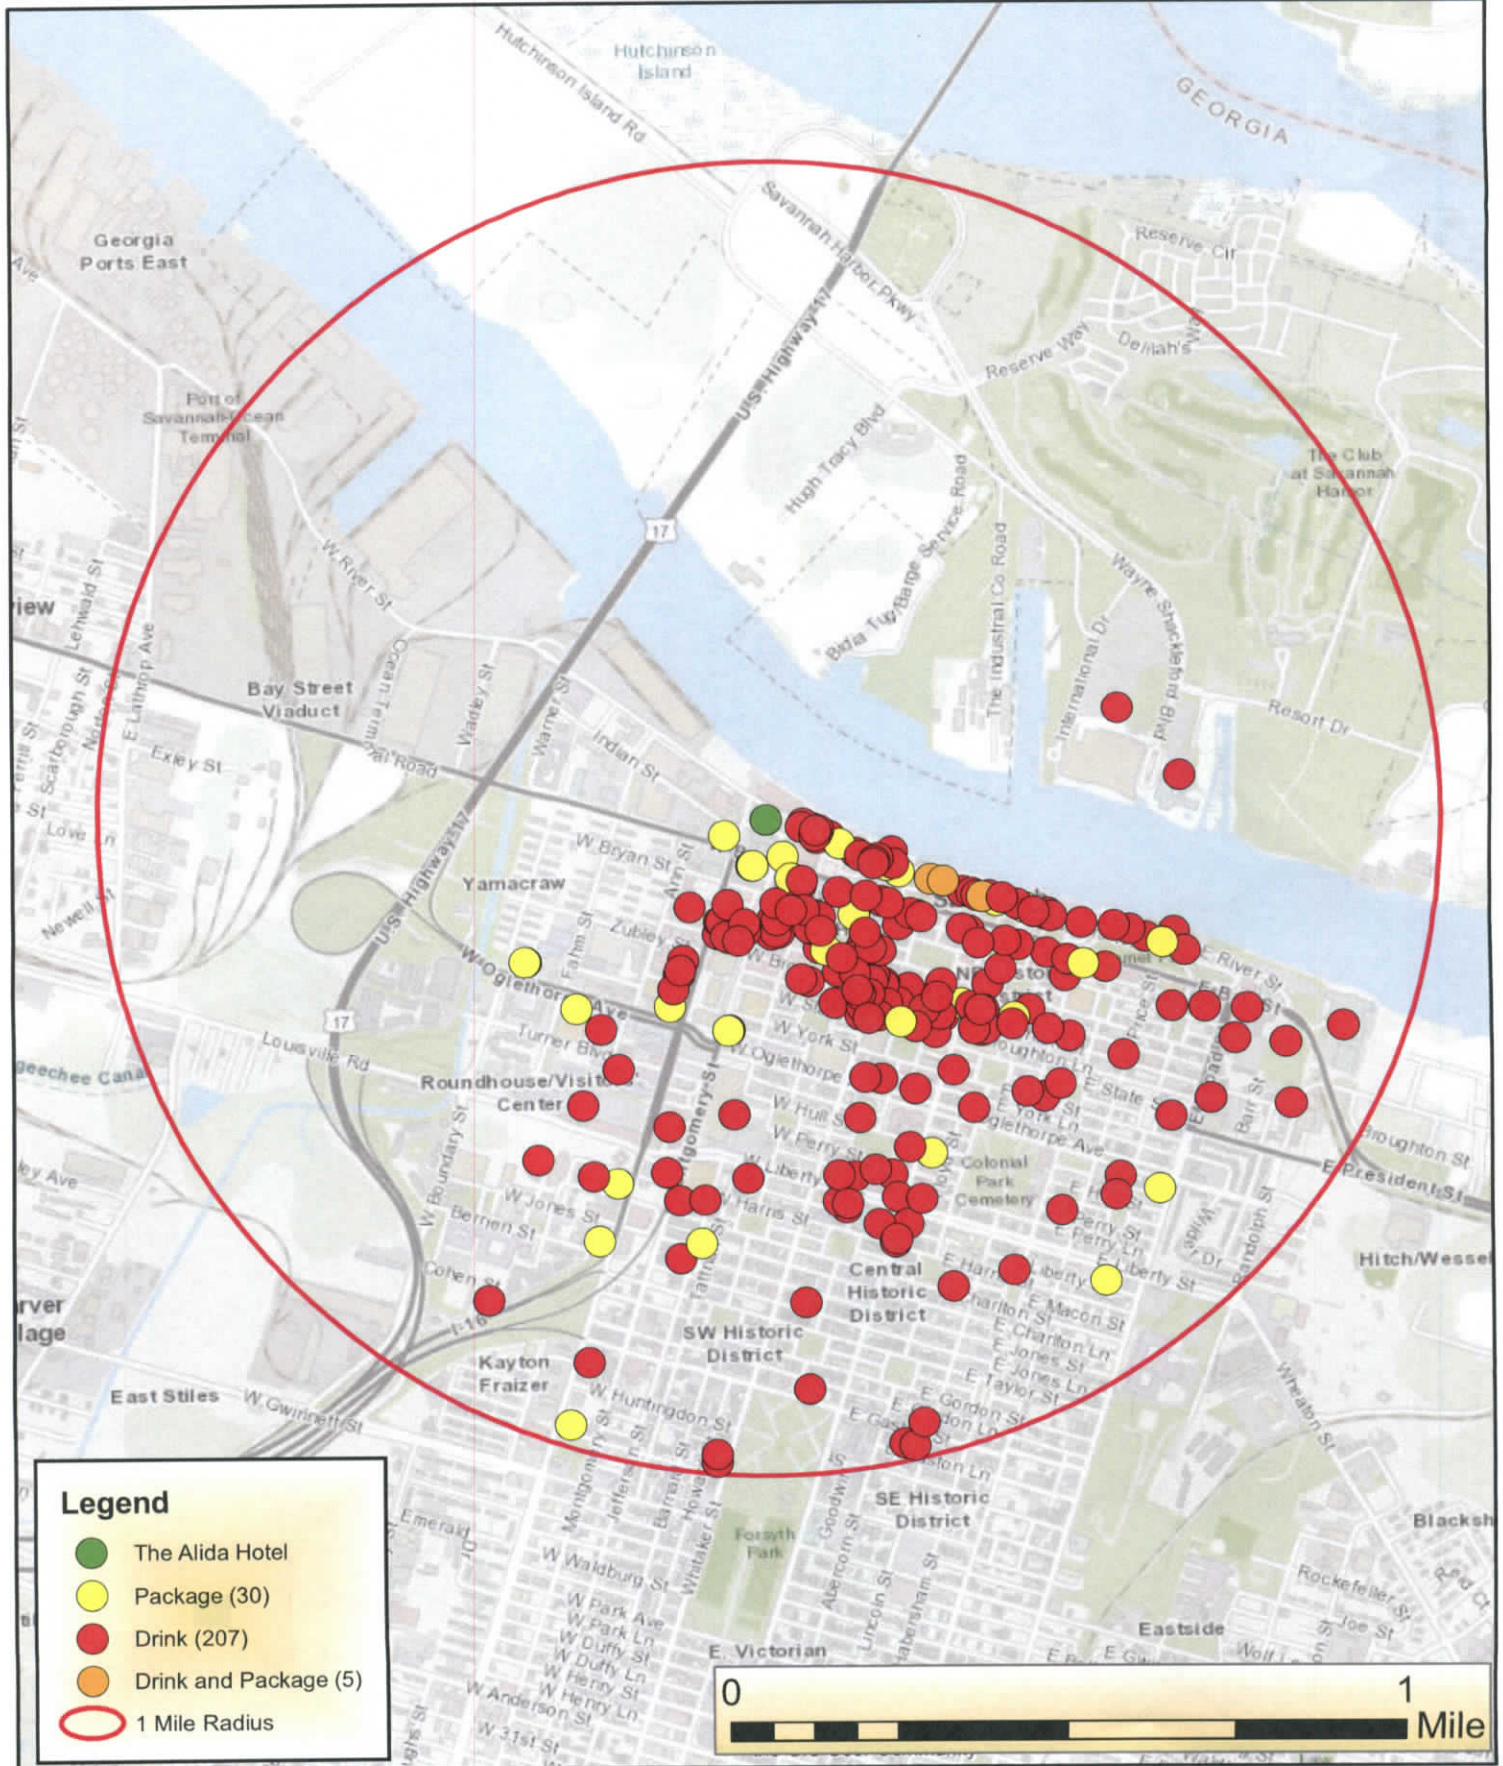

# The Alida Hotel - 412 Williamson Street

## Legend

- The Alida Hotel
- Package (30)
- Drink (207)
- Drink and Package (5)
- 1 Mile Radius