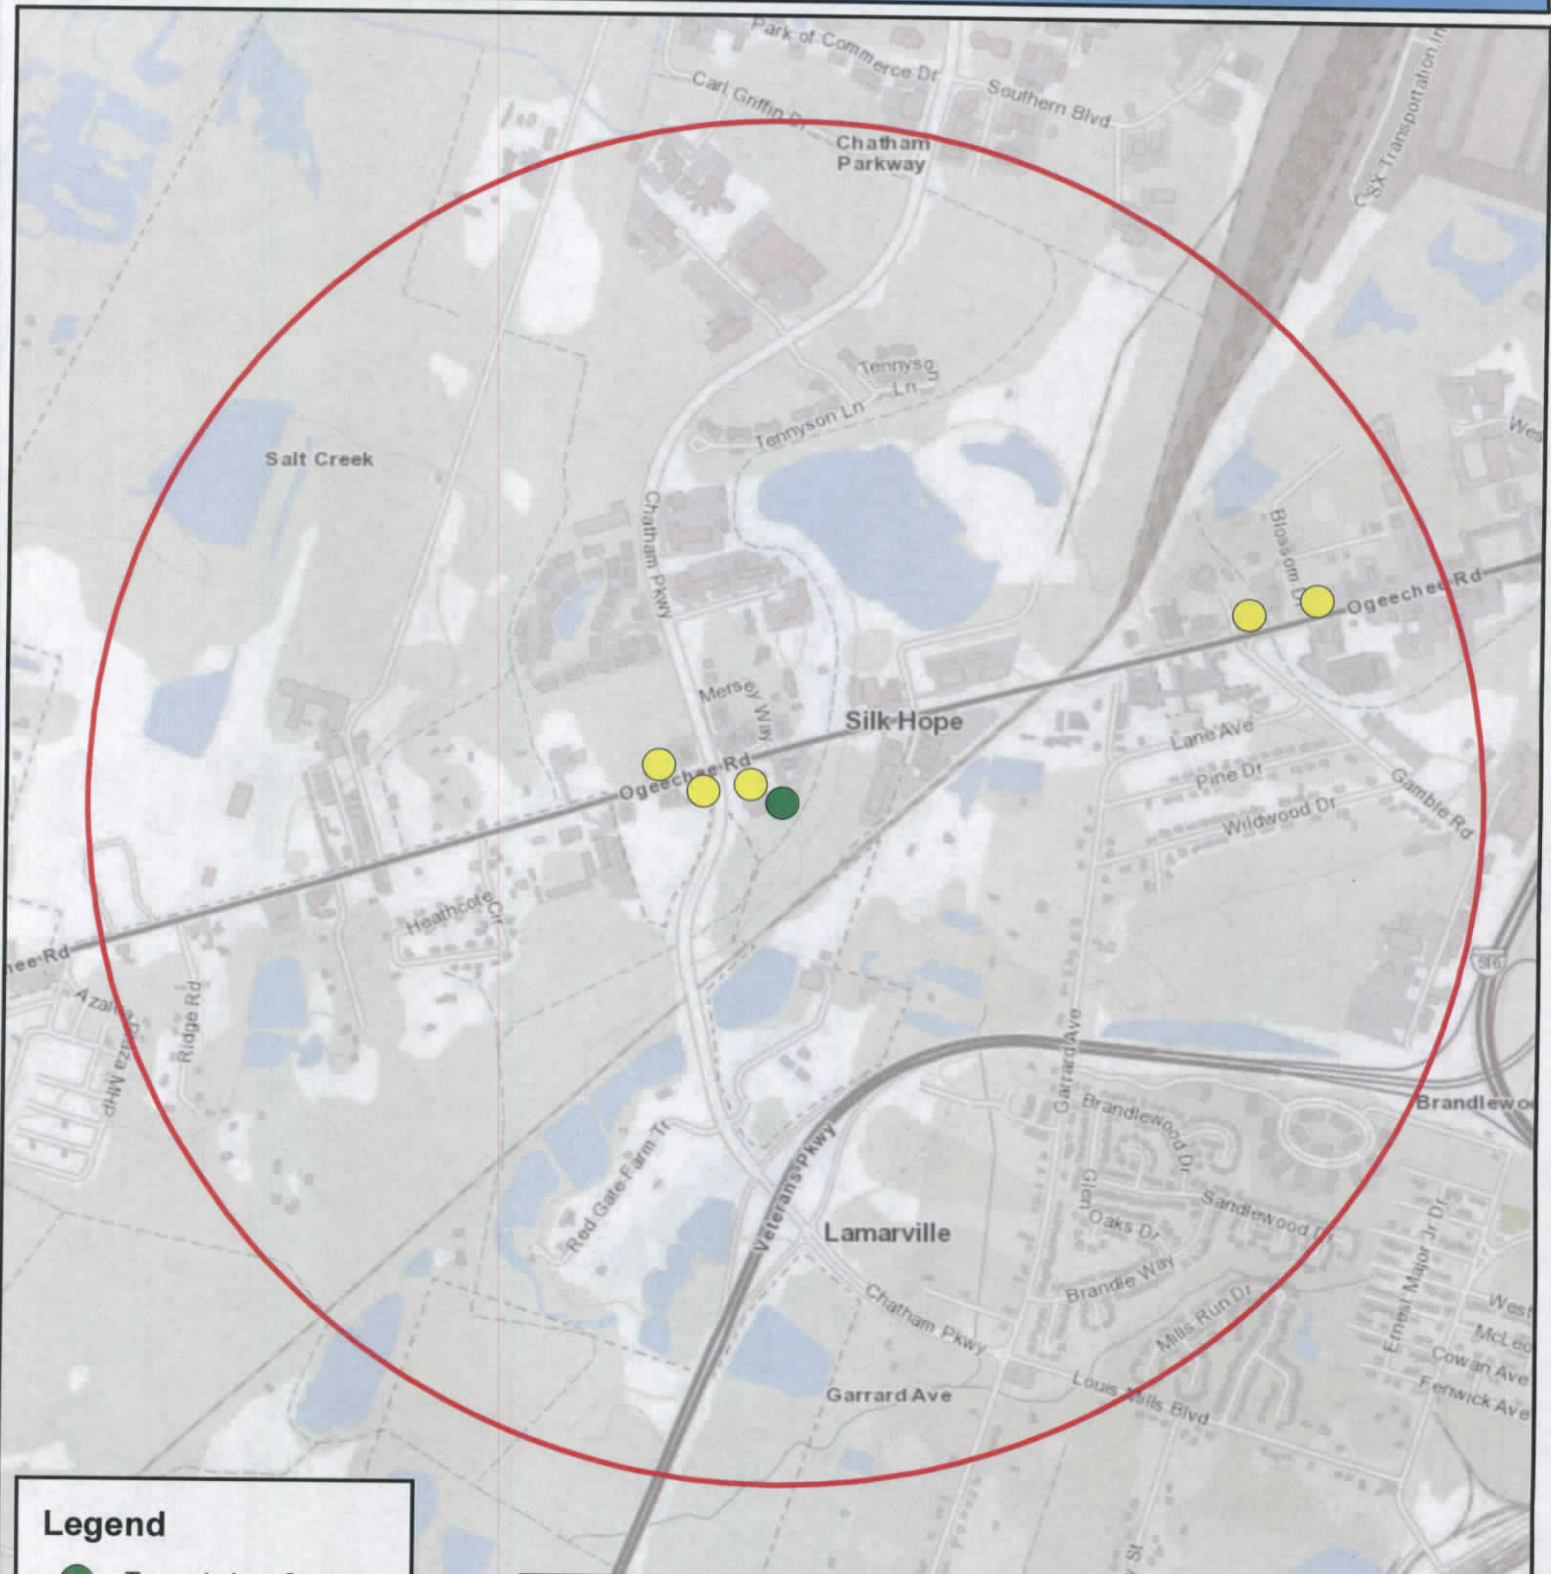

Taqueria Los Compas - 4307 Ogeechee Rd. Unit # 105

Legend

-  Taqueria Los Compas
-  Package (5)
-  Drink (0)
-  Drink and Package (0)
-  1 Mile Radius

Map Design: NF 10/8/2020

The Information on the map is intended to be used for Reference ONLY
While this map is believed to be correct based on available data, no guarantee
may be made as to its absolute accuracy

1 Mile SAVANNAH
Development Services Department