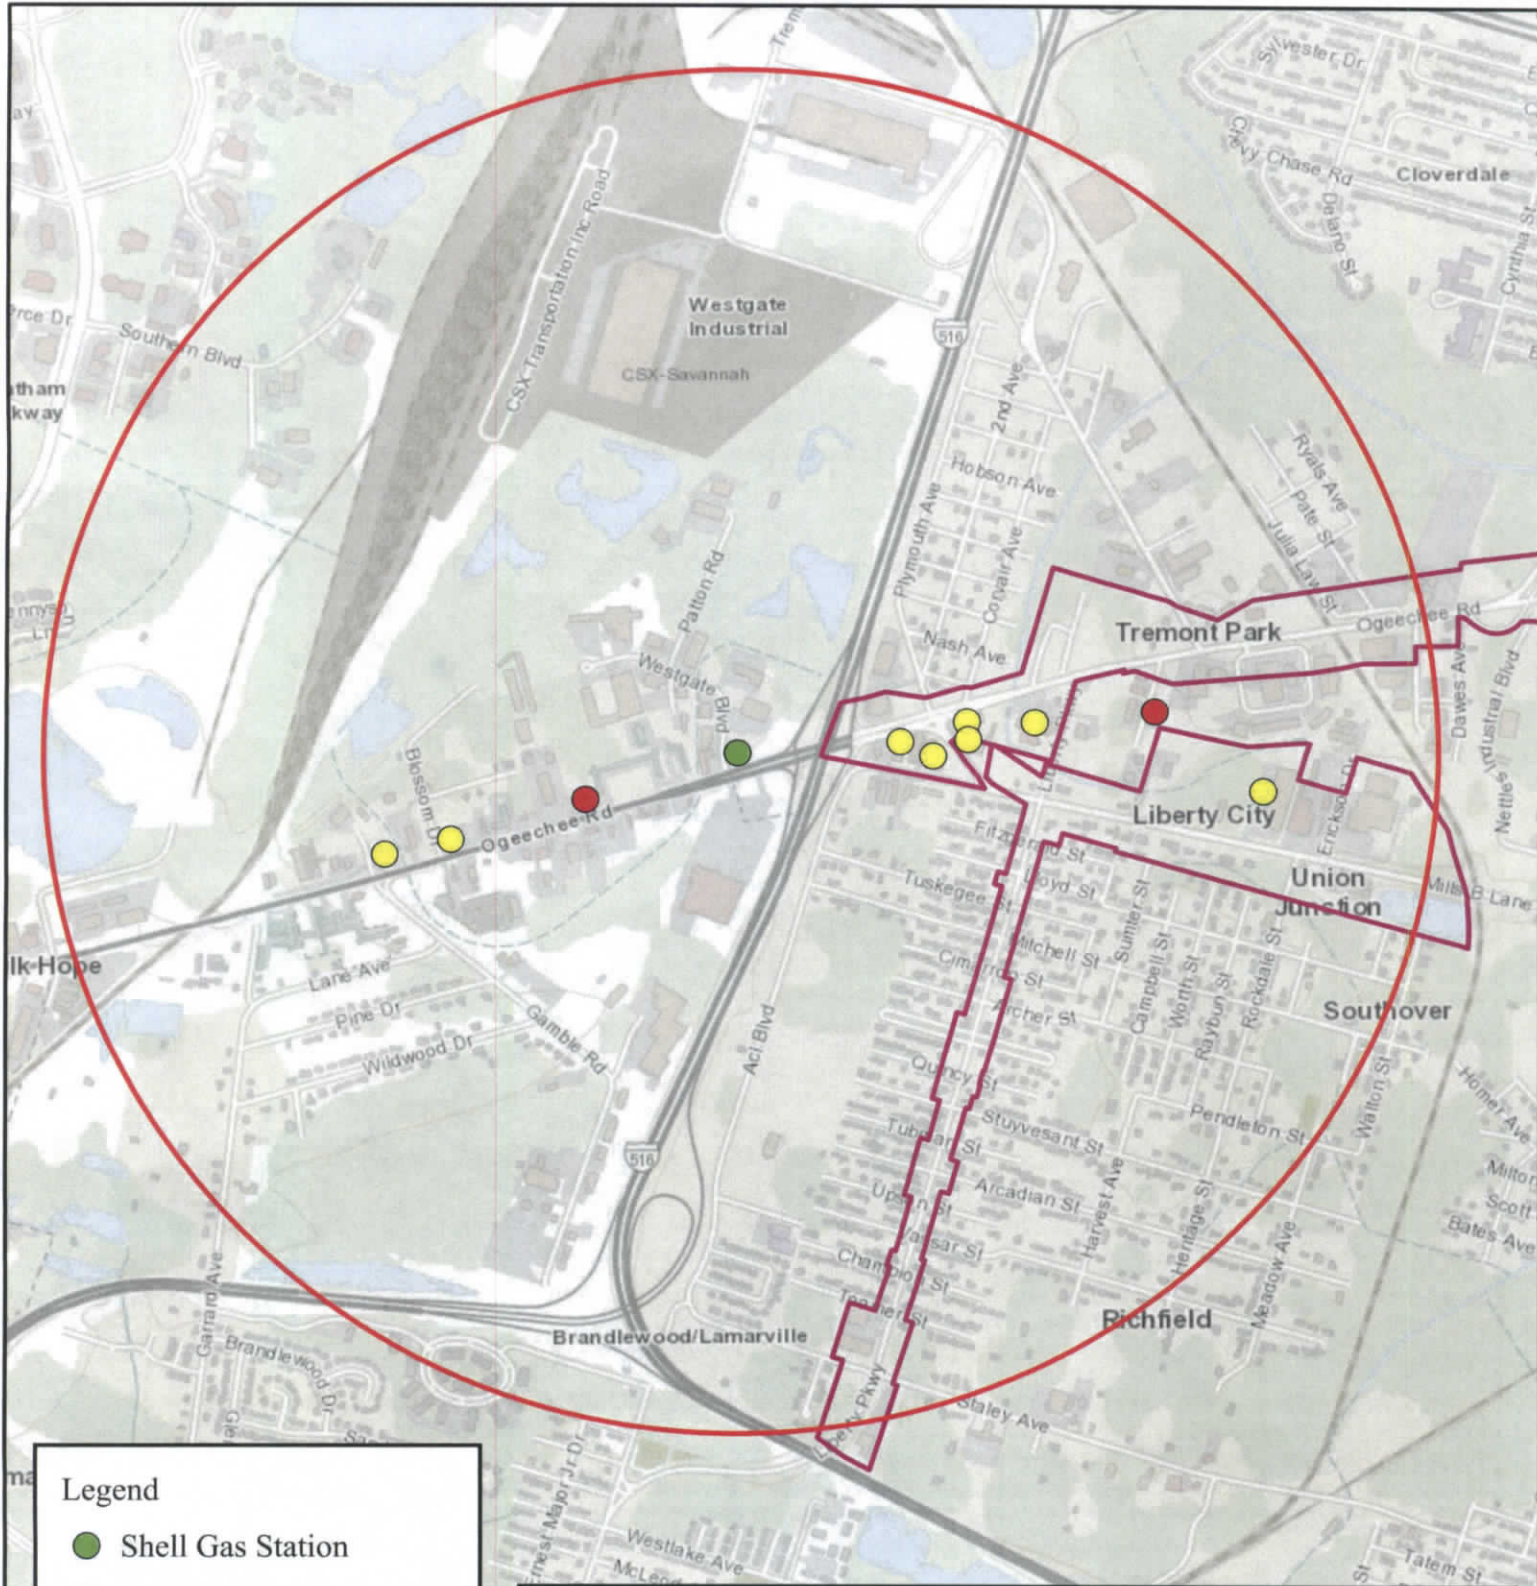

Shell Gas Station - 3618 Ogeechee Rd

- Legend**
- Shell Gas Station
 - Package (8)
 - Drink (2)
 - 1 Mile Radius
 - Alcohol Density Overlay

Map Design: NF 06/23/2022

The Information on the map is intended to be used for reference ONLY
 While this map is believed to be correct based on available data, no guarantee
 may be made as to its absolute accuracy