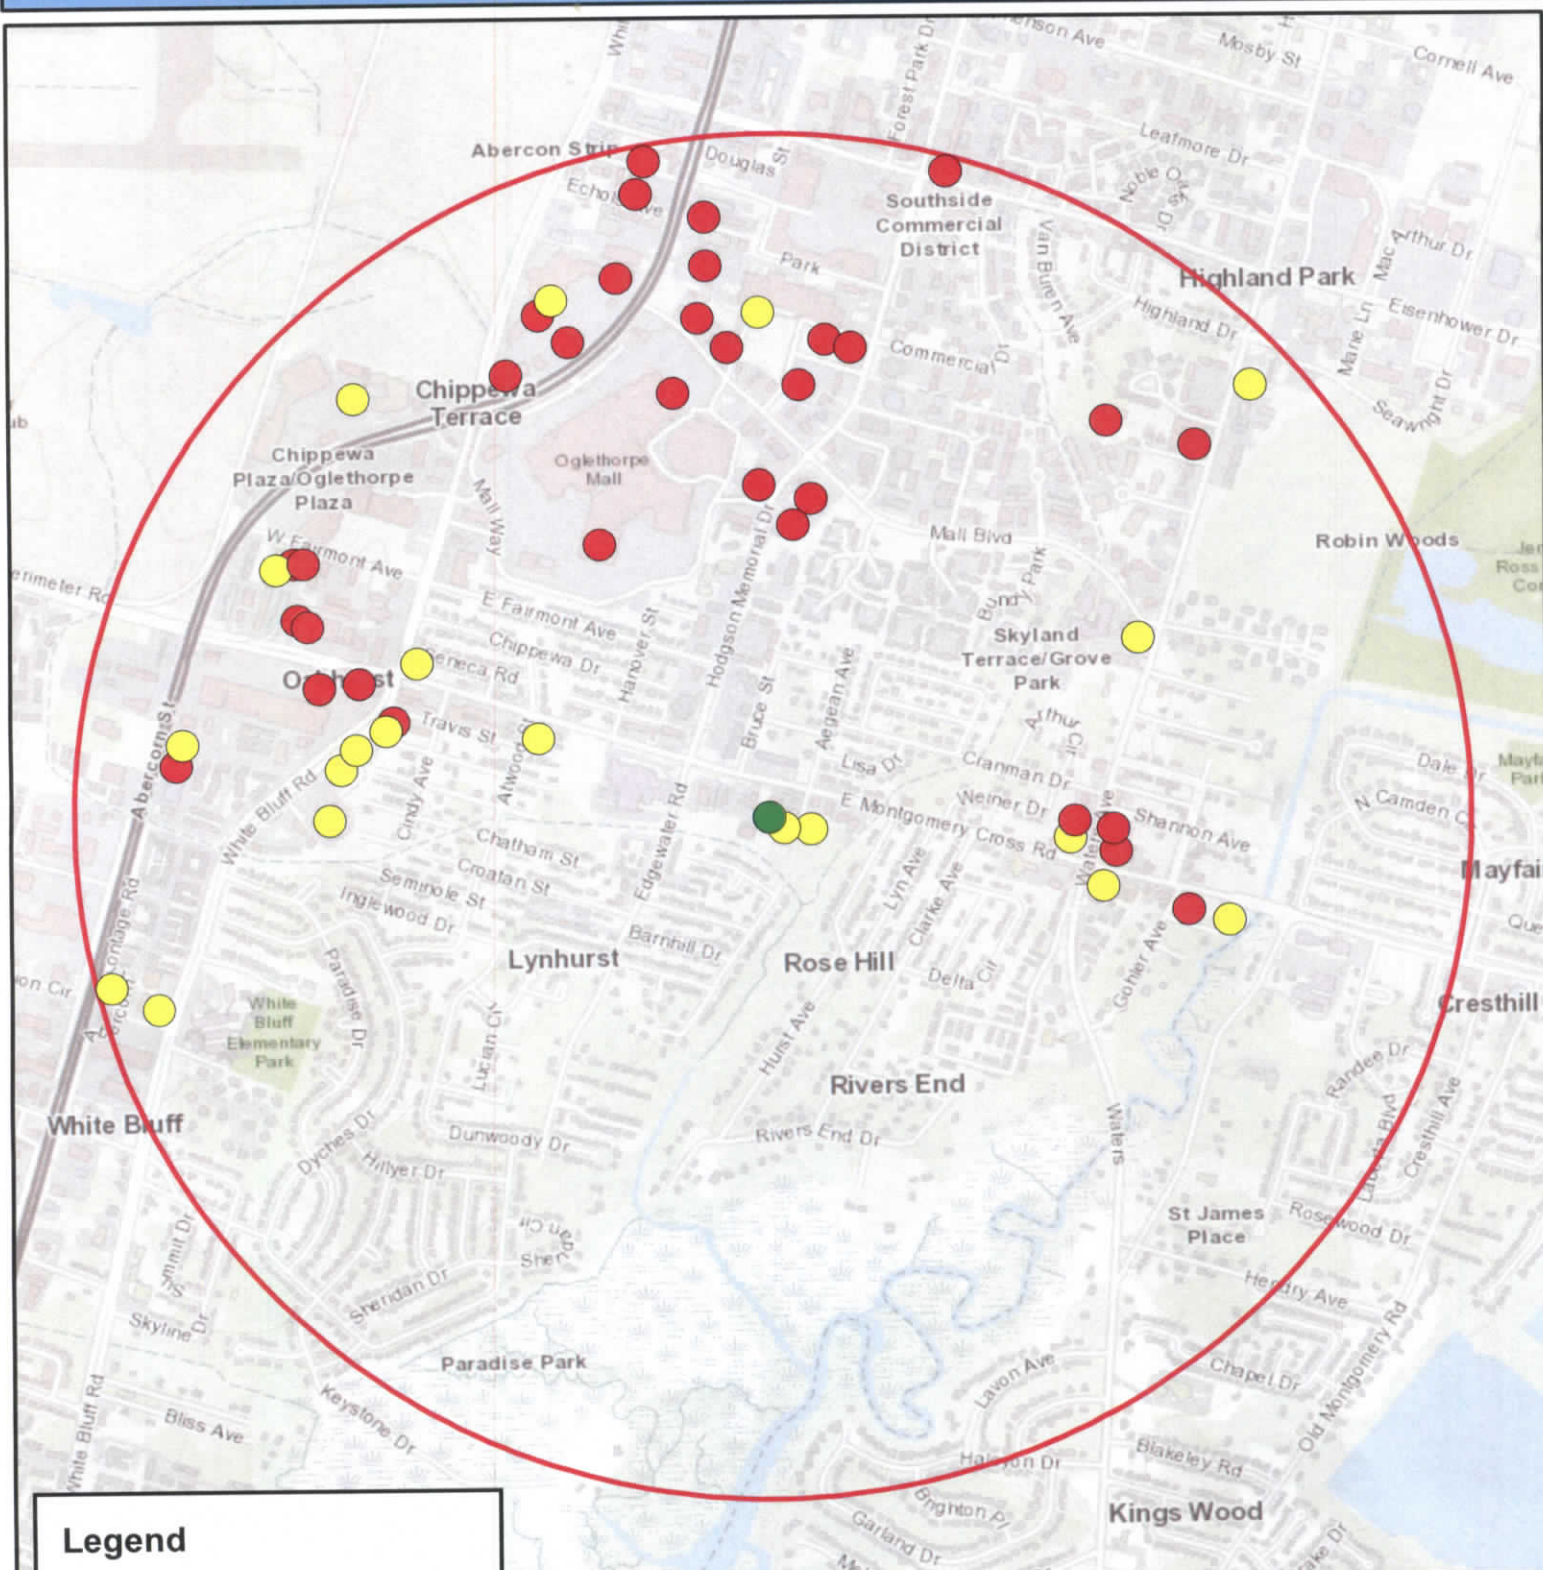

# Savannah Gentlemen's Club - 325 E Montgomery Cross Rd

**Legend**

- Savannah Gentlemen's Club
- Package (20)
- Drink (33)
- Drink and Package (0)
- 1 Mile Radius

Map Design: NF 7/23/2021

The Information on the map is intended to be used for reference ONLY  
 While this map is believed to be correct based on available data, no guarantee  
 may be made as to its absolute accuracy