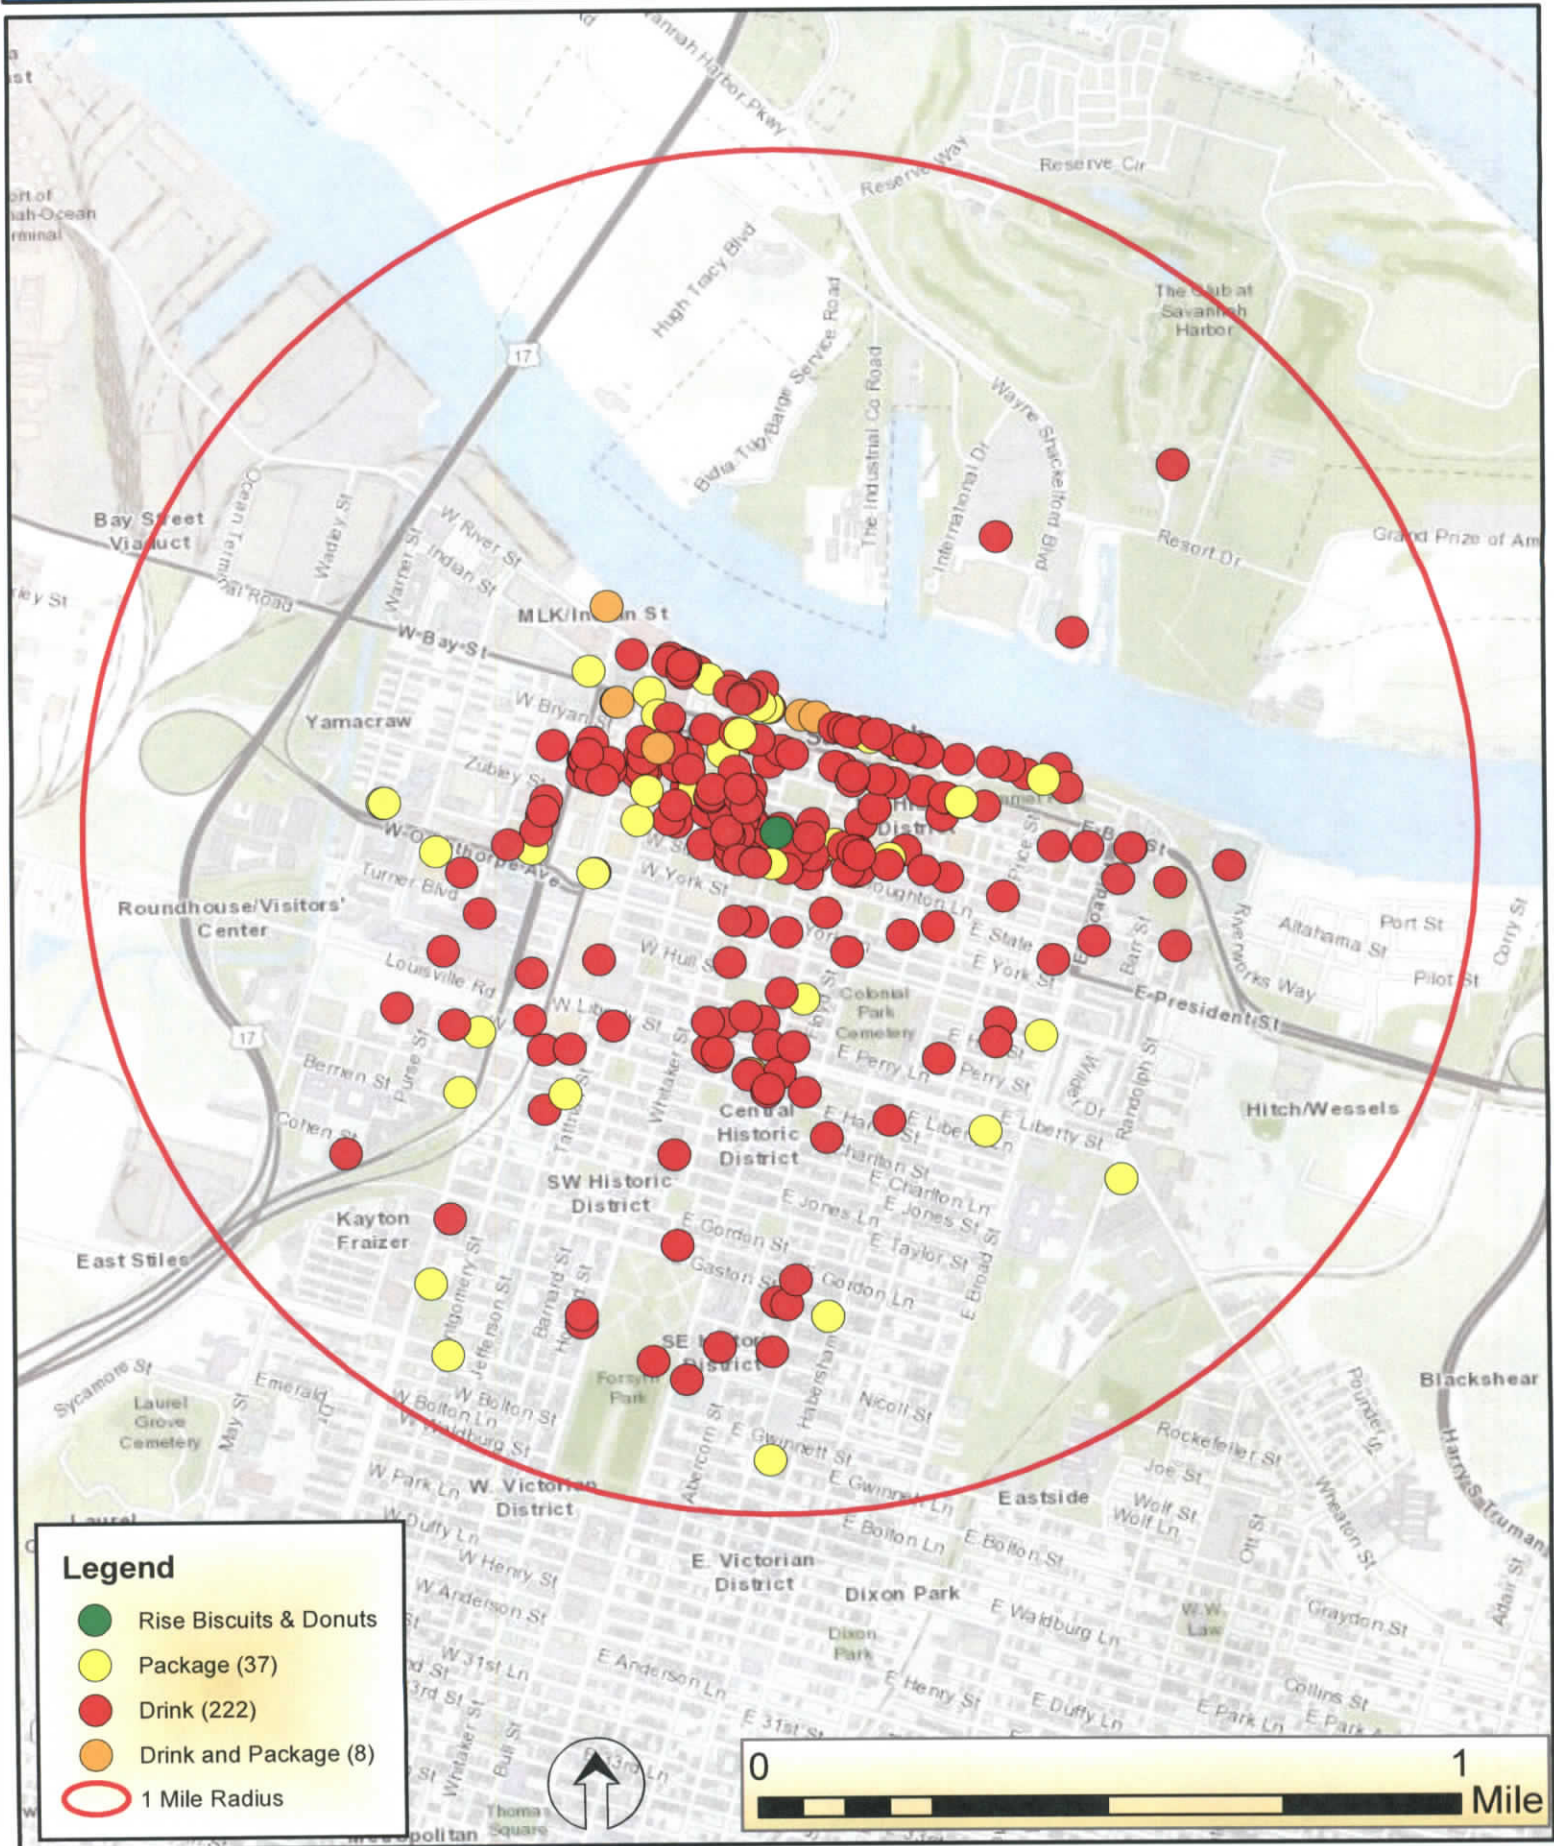

Rise Biscuits and Donuts - 10 W Broughton St

Legend

- Rise Biscuits & Donuts
- Package (37)
- Drink (222)
- Drink and Package (8)
- 1 Mile Radius