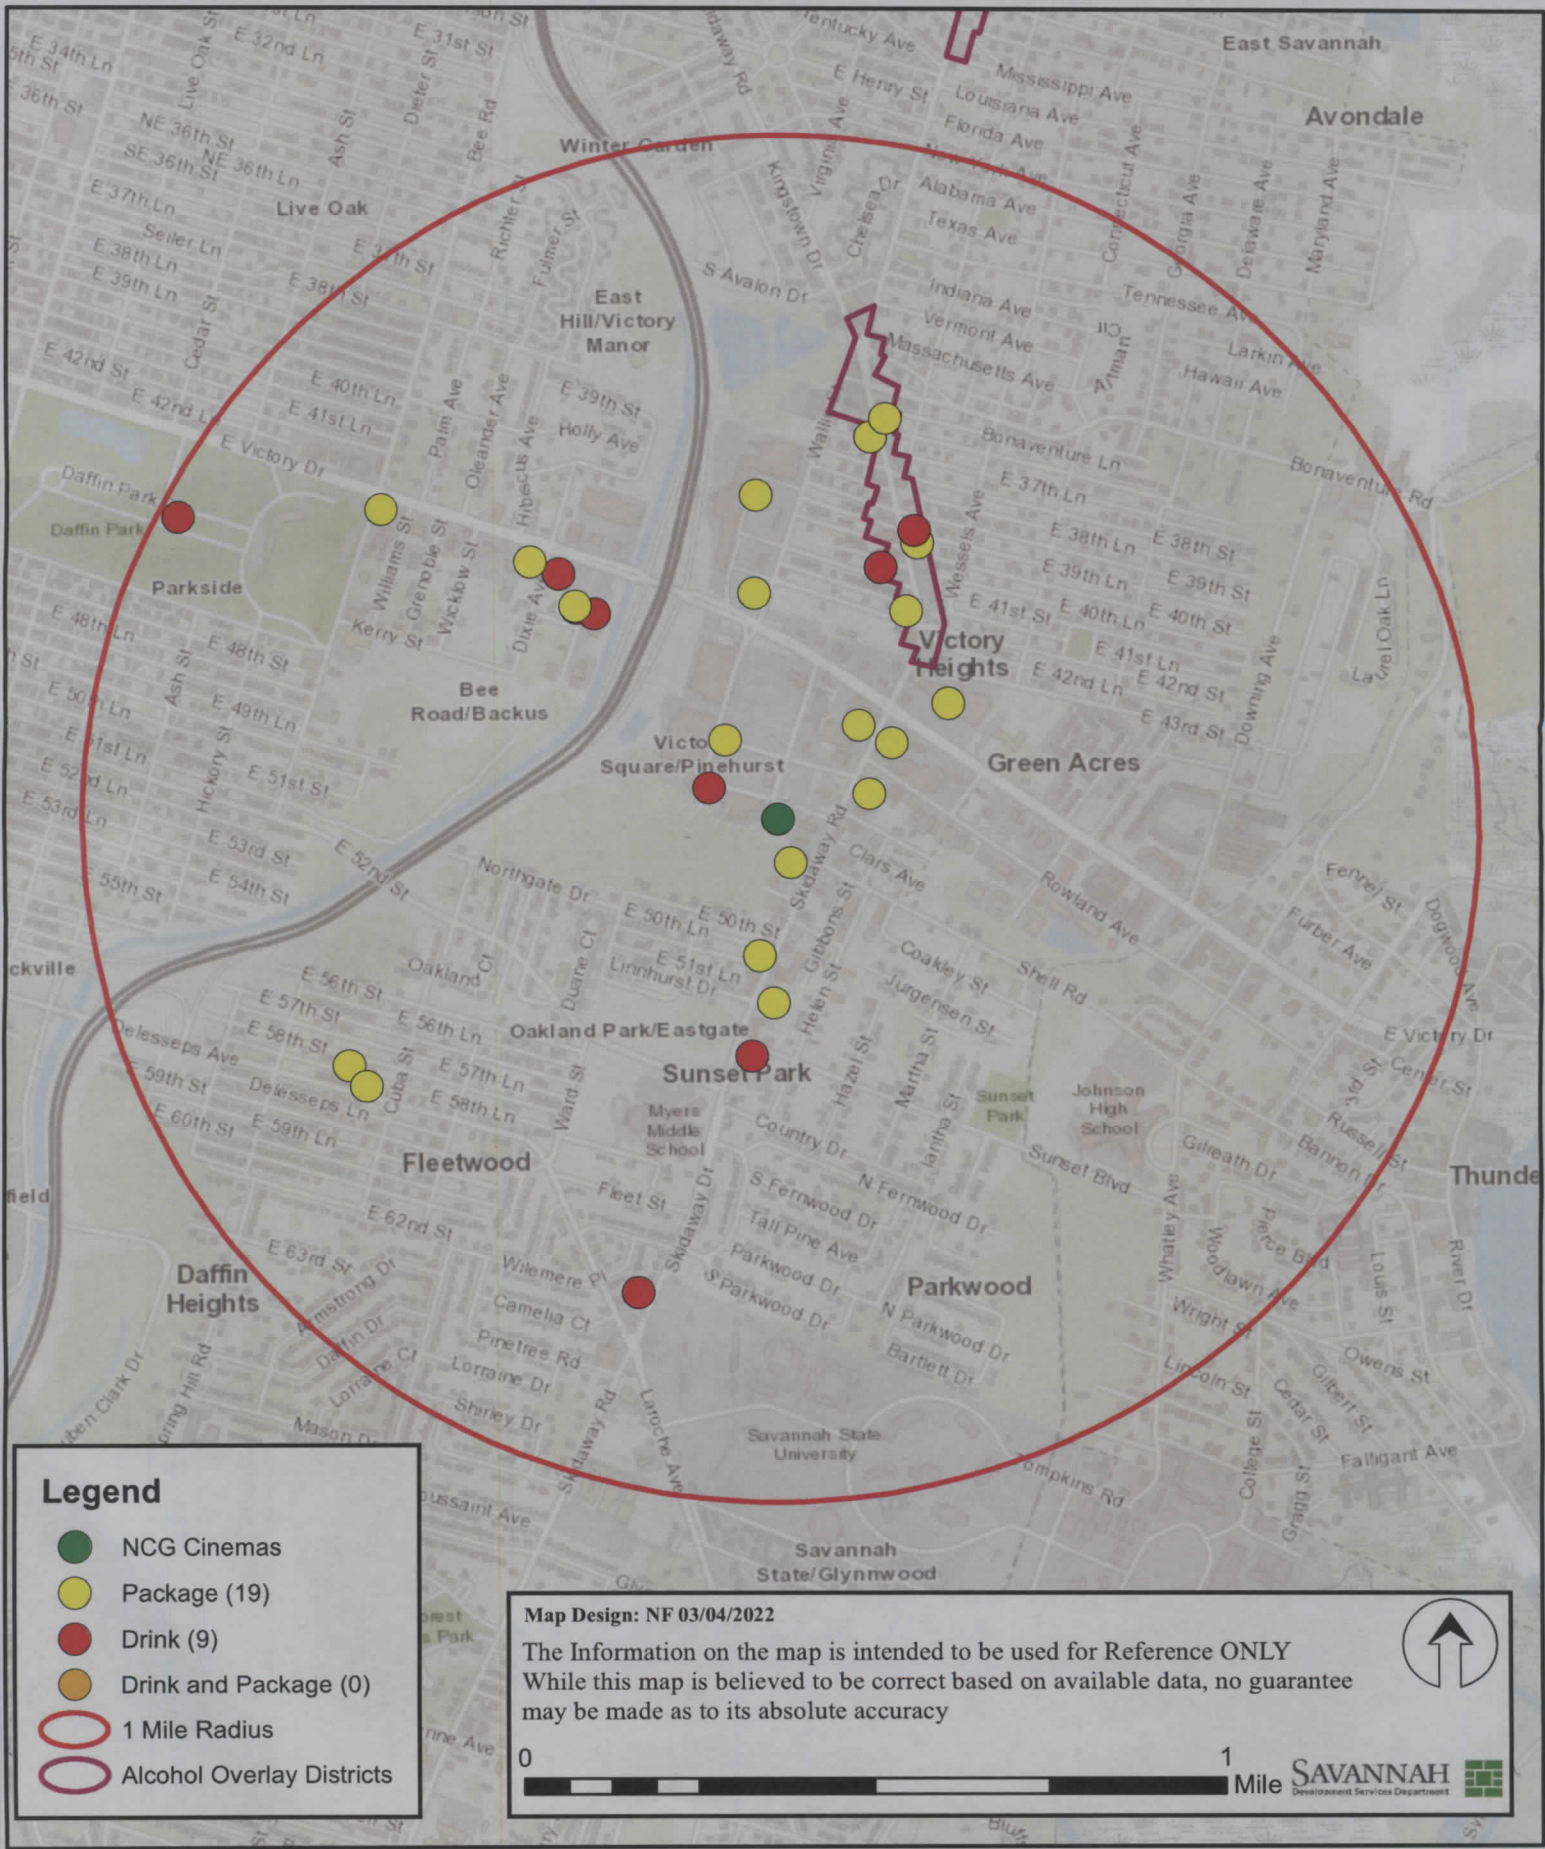

NCG Cinemas - 3001 Skidaway Road

Legend

- NCG Cinemas
- Package (19)
- Drink (9)
- Drink and Package (0)
- 1 Mile Radius
- Alcohol Overlay Districts

Map Design: NF 03/04/2022

The Information on the map is intended to be used for Reference ONLY
 While this map is believed to be correct based on available data, no guarantee
 may be made as to its absolute accuracy