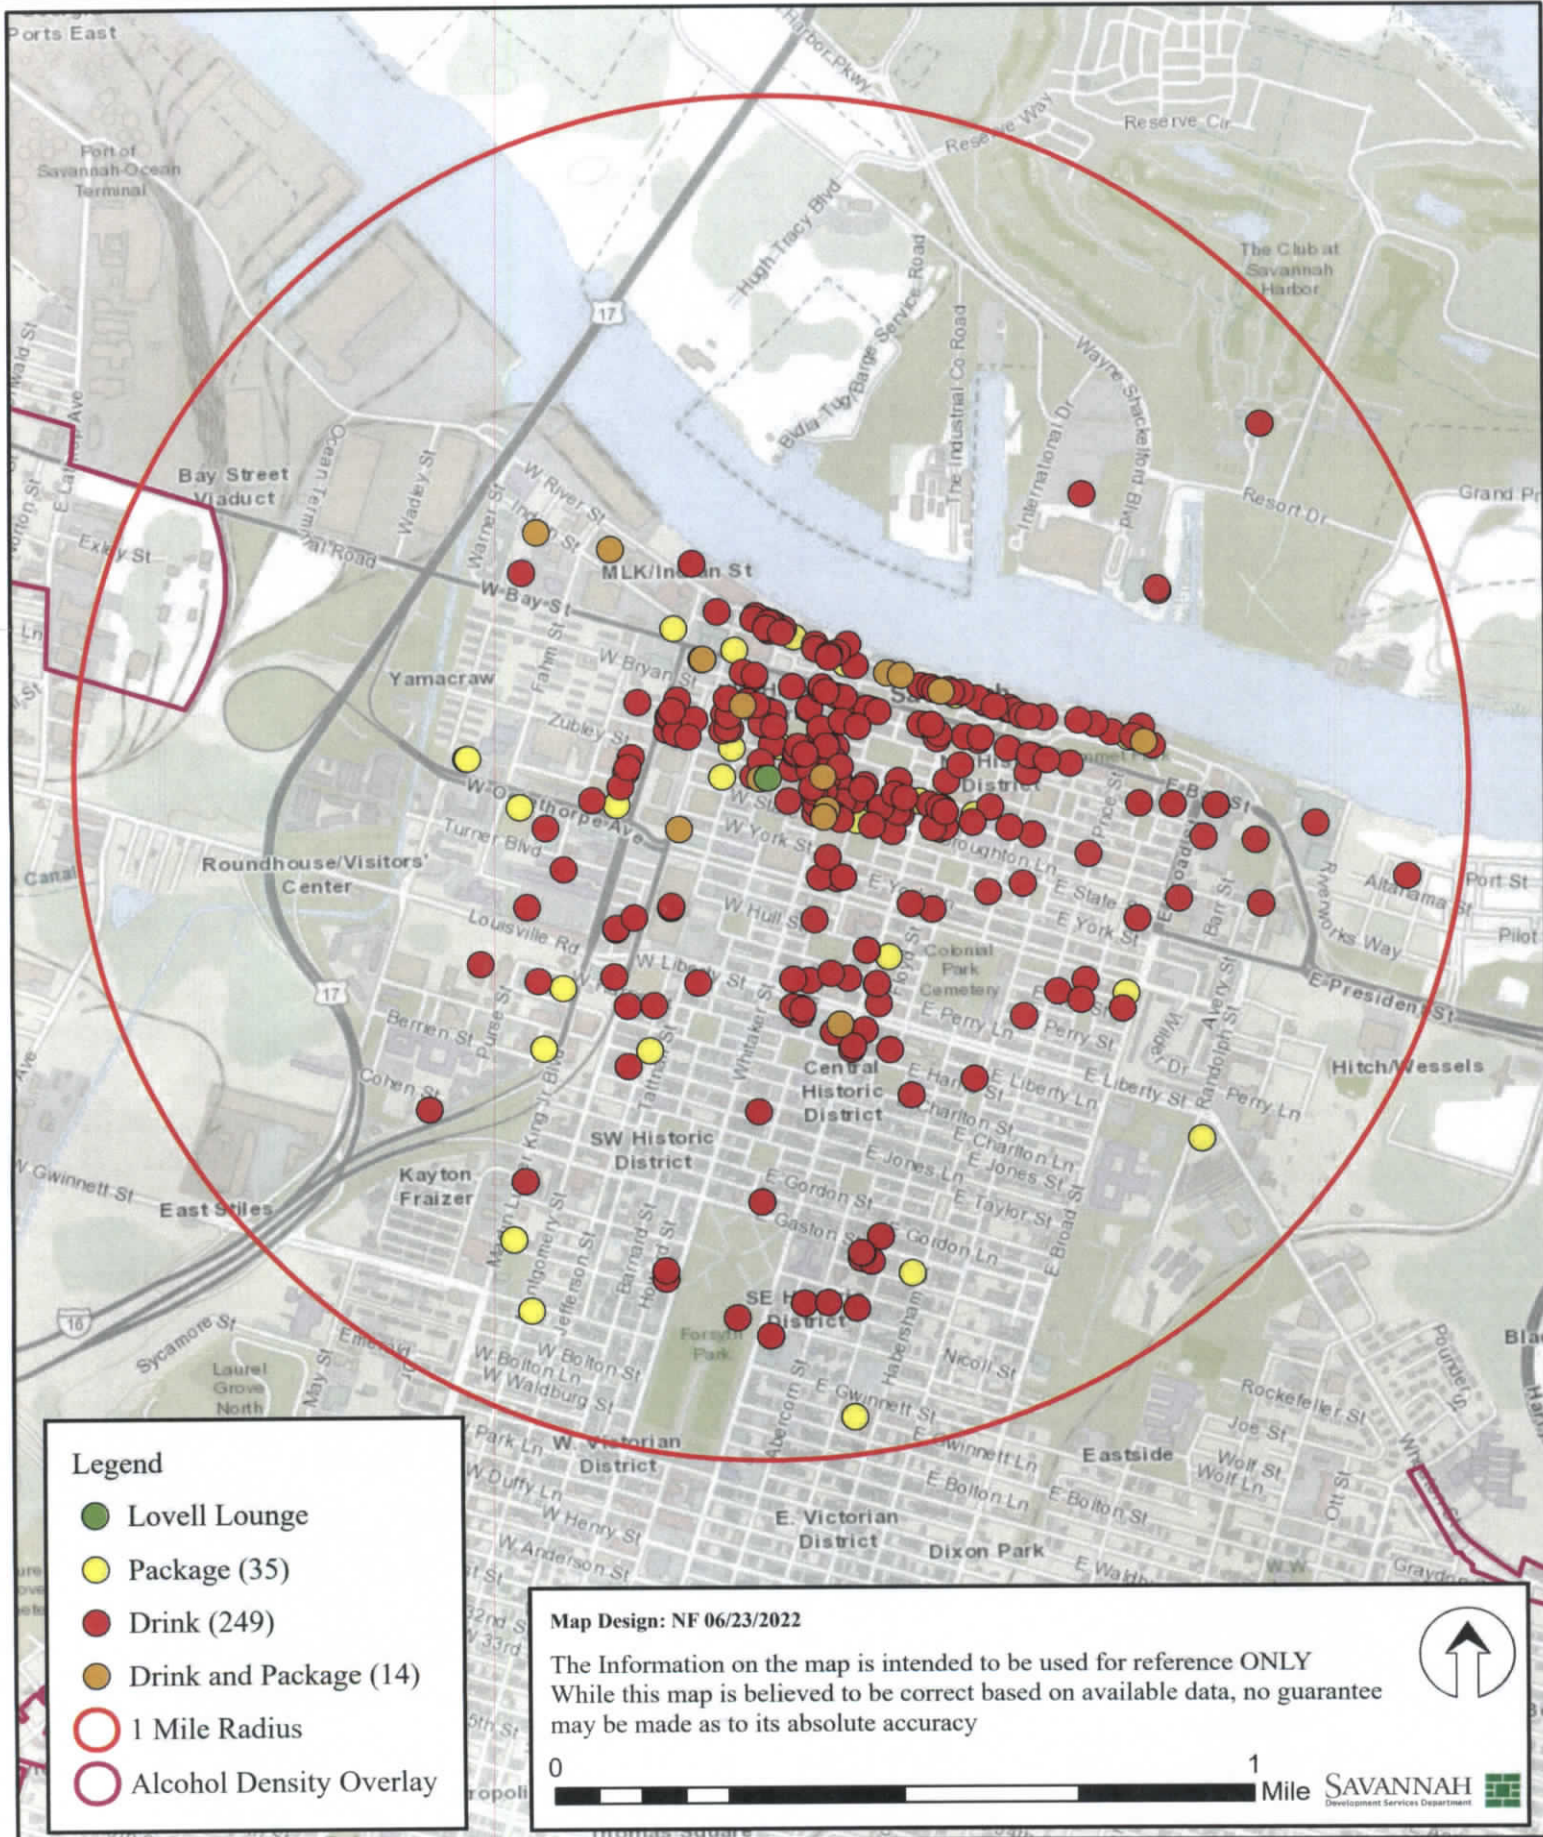

# Lovell Lounge- 205 W Broughton St (Basement)

## Legend

- Lovell Lounge
- Package (35)
- Drink (249)
- Drink and Package (14)
- 1 Mile Radius
- Alcohol Density Overlay

Map Design: NF 06/23/2022

The Information on the map is intended to be used for reference ONLY  
 While this map is believed to be correct based on available data, no guarantee  
 may be made as to its absolute accuracy