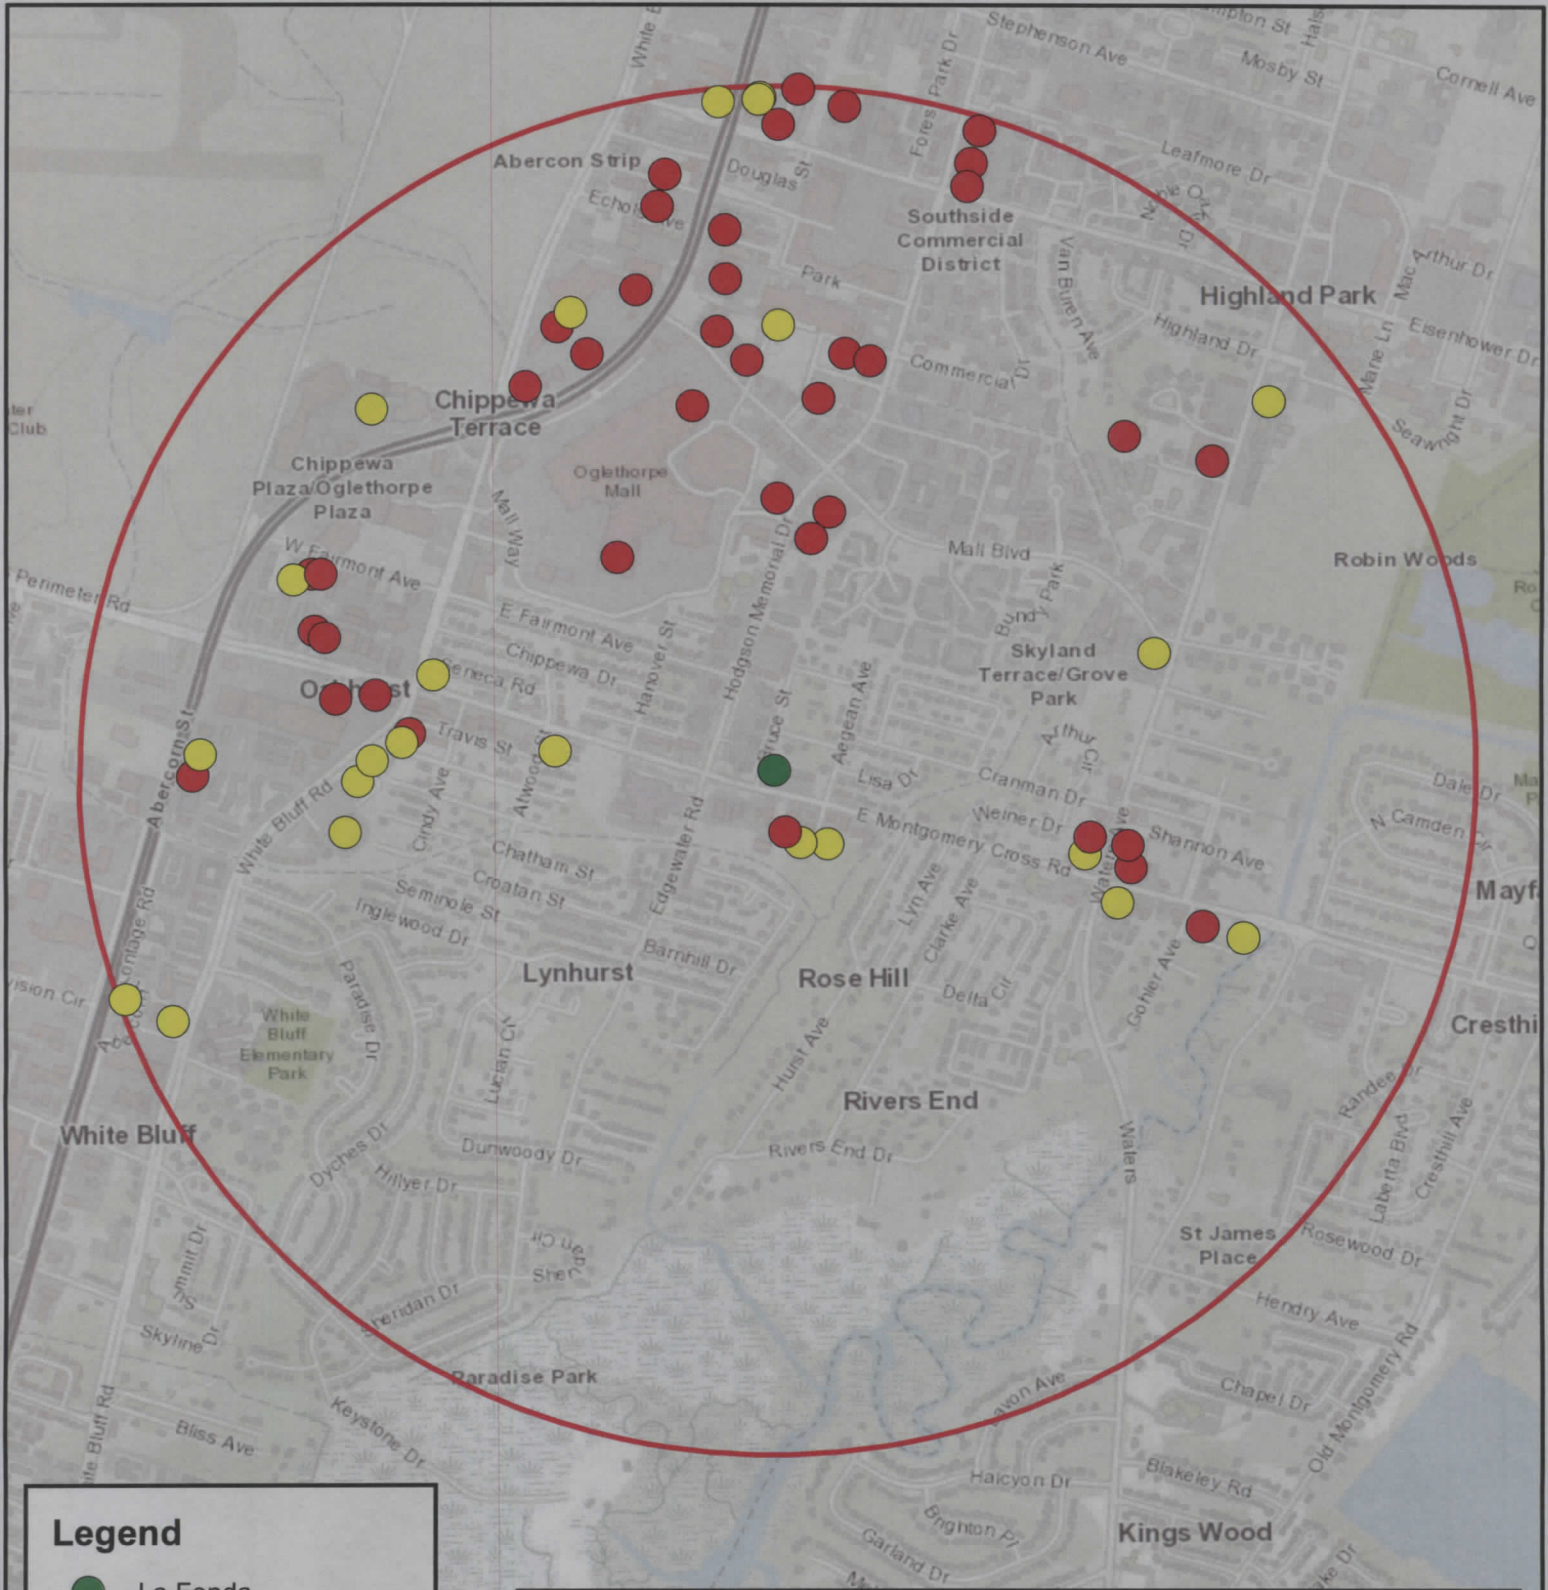

# La Fonda - 310 E Montgomery Cross Rd - Ste #1

Map Design: NF 8/18/2021

The Information on the map is intended to be used for reference ONLY  
 While this map is believed to be correct based on available data, no guarantee  
 may be made as to its absolute accuracy