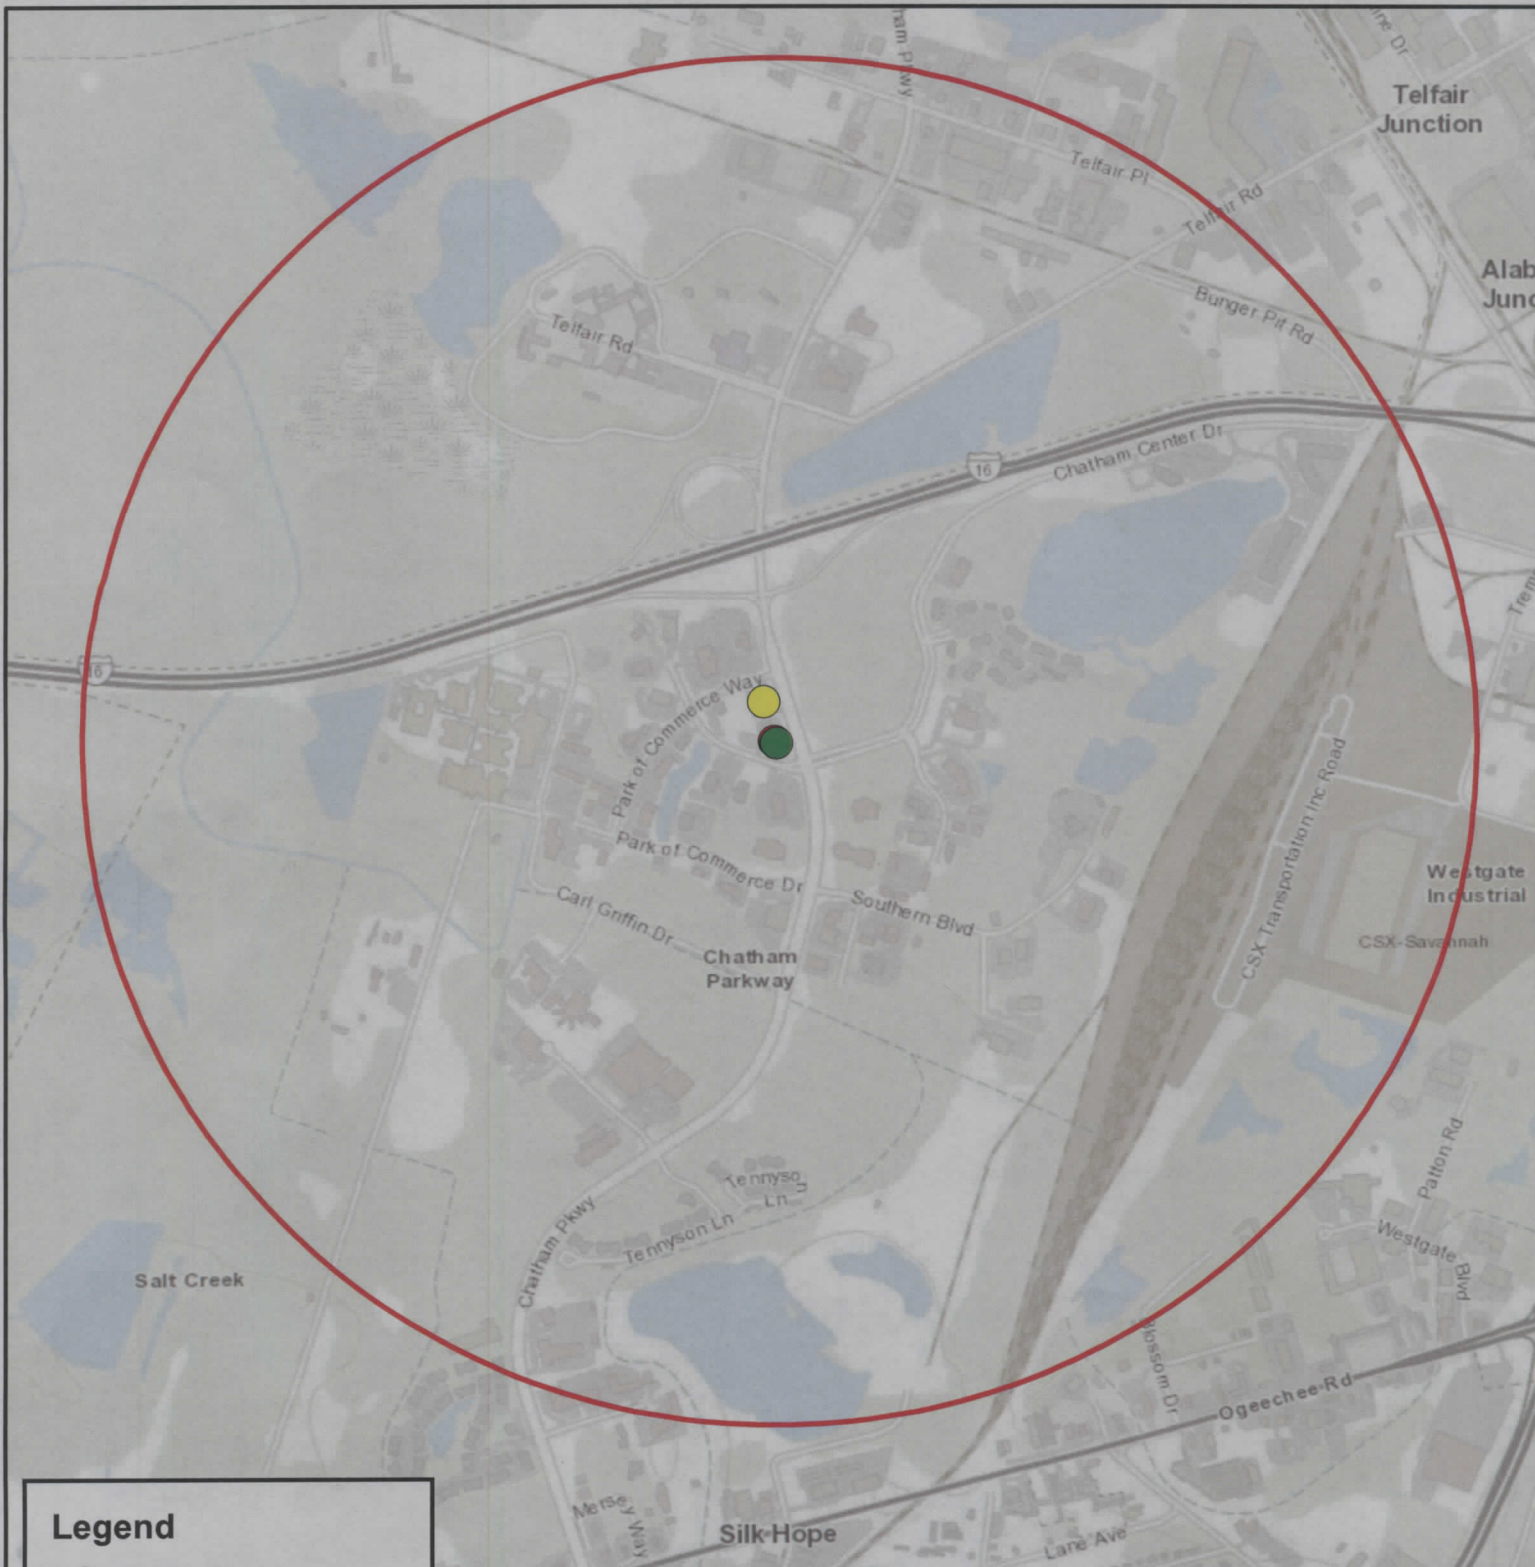

Katrina's Burrito Xpress - 2 Park of Commerce Blvd. #C

Legend

- Katrina's Burrito Xpress
- Package (1)
- Drink (1)
- Drink and Package (0)
- 1 Mile Radius

Map Design: TJ 11/17/2021

The Information on the map is intended to be used for reference ONLY
While this map is believed to be correct based on available data, no guarantee
may be made as to its absolute accuracy

0 1 Mile SAVANNAH Development Services Department