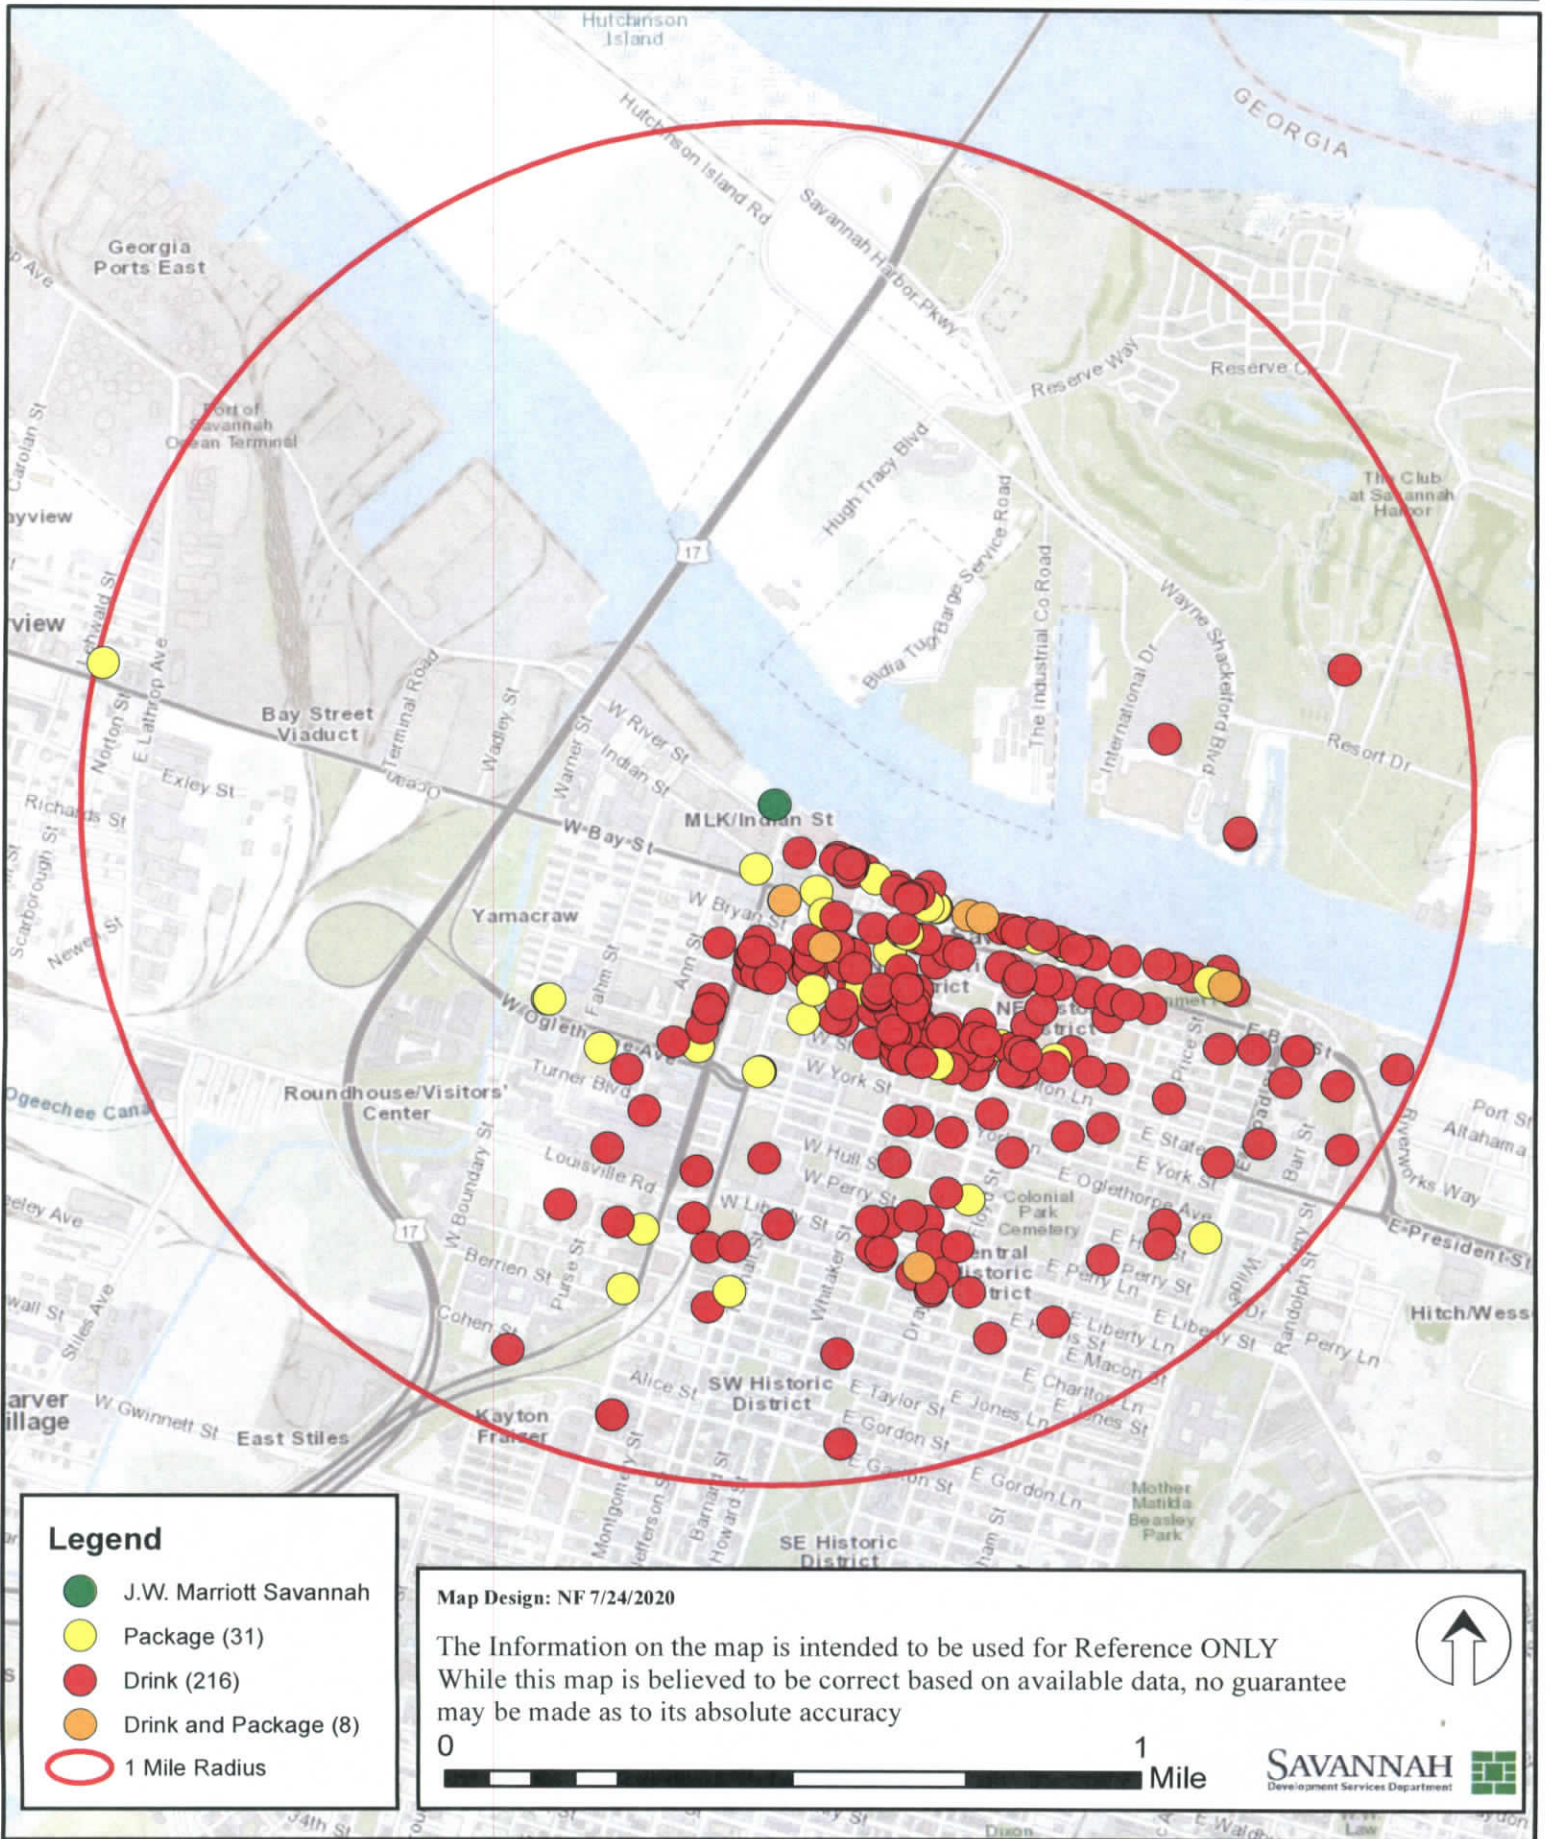

J.W. Marriott Savannah Pavilion 3 - 300-500 W River St

Legend

- J.W. Marriott Savannah
- Package (31)
- Drink (216)
- Drink and Package (8)
- 1 Mile Radius

Map Design: NF 7/24/2020

The Information on the map is intended to be used for Reference ONLY
 While this map is believed to be correct based on available data, no guarantee
 may be made as to its absolute accuracy