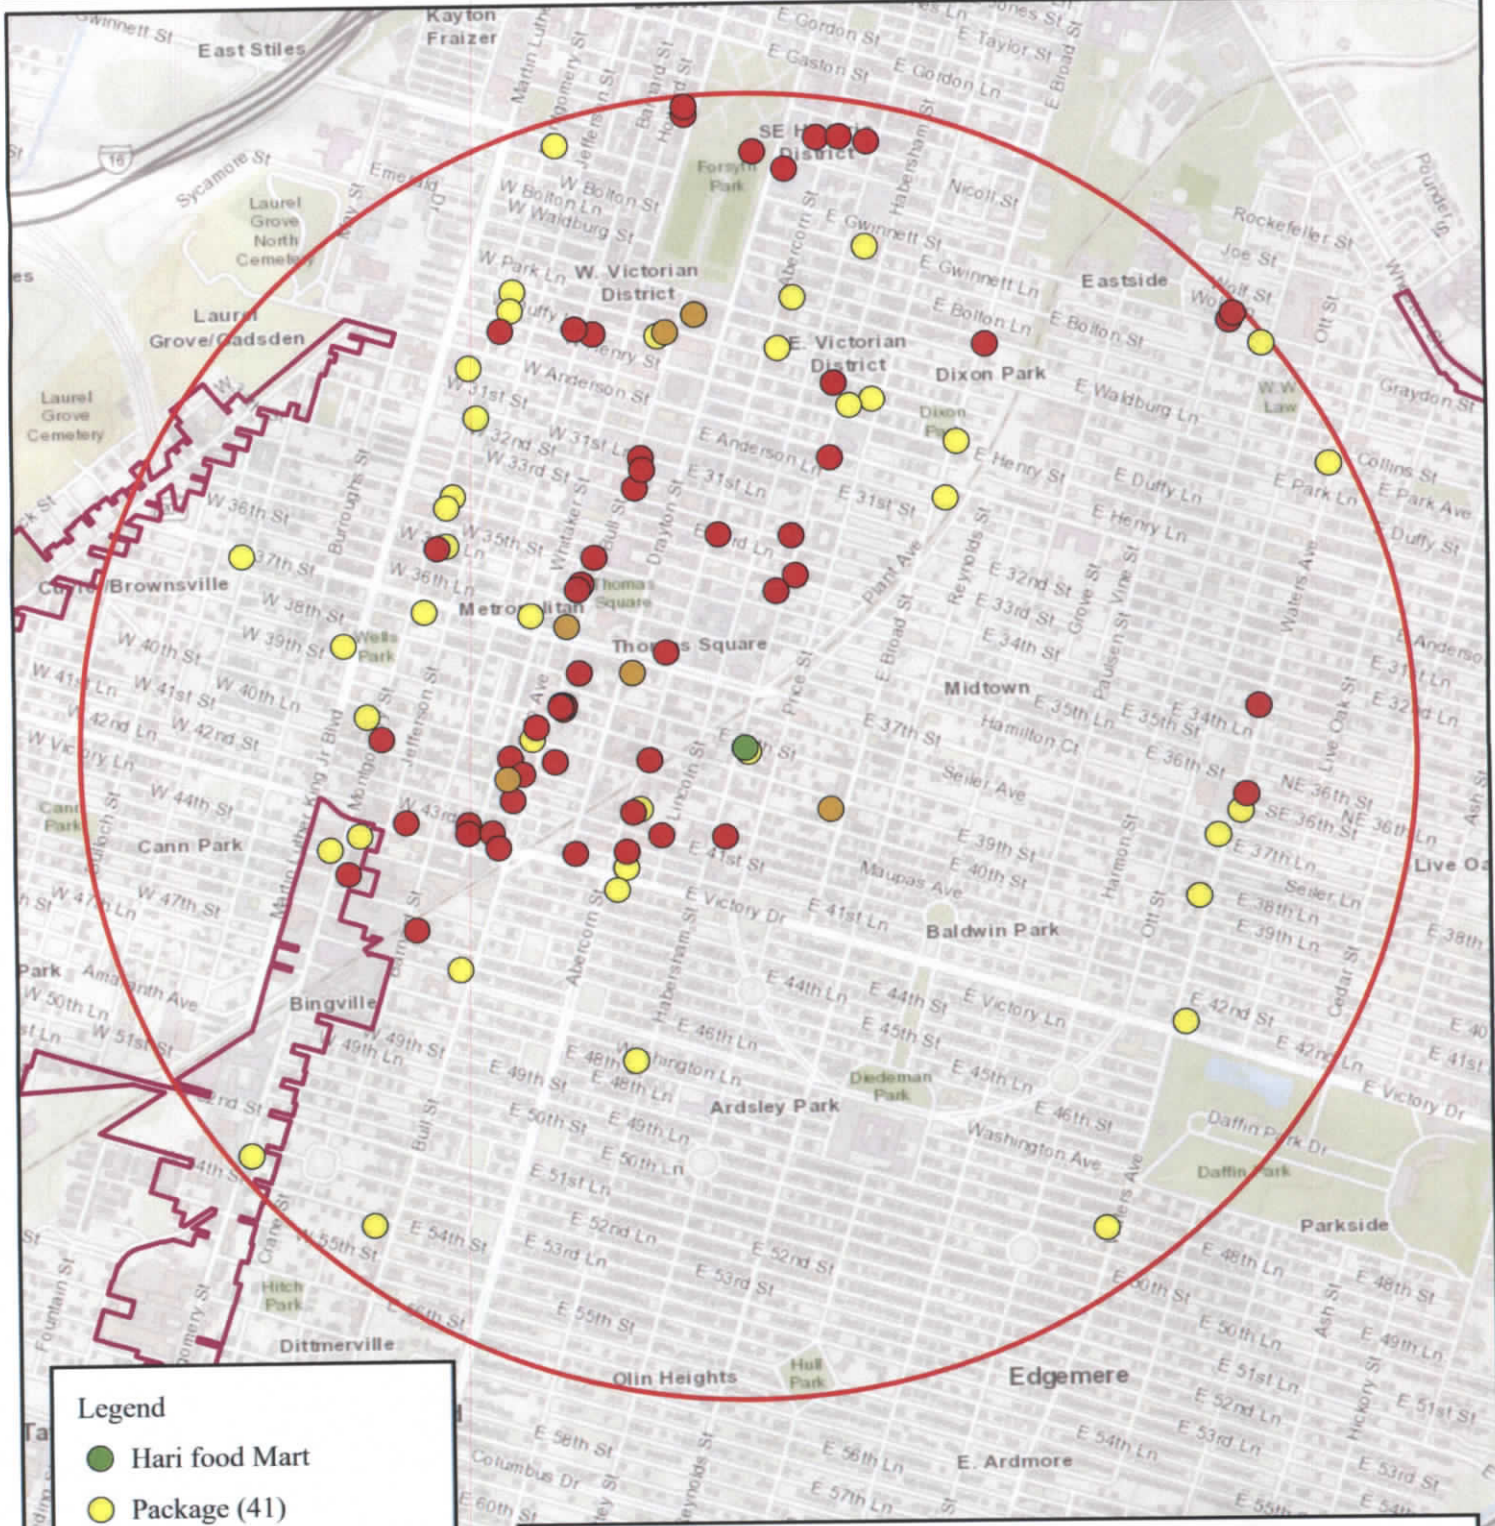

Hari Food Mart - 2200 Habersham St

Legend

- Hari food Mart
- Package (41)
- Drink (55)
- Drink and Package (6)
- 1 Mile Radius
- Alcohol Density Overlay

Map Design: NF 07/21/2022

The information on the map is intended to be used for reference ONLY. While this map is believed to be correct based on available data, no guarantee may be made as to its absolute accuracy.