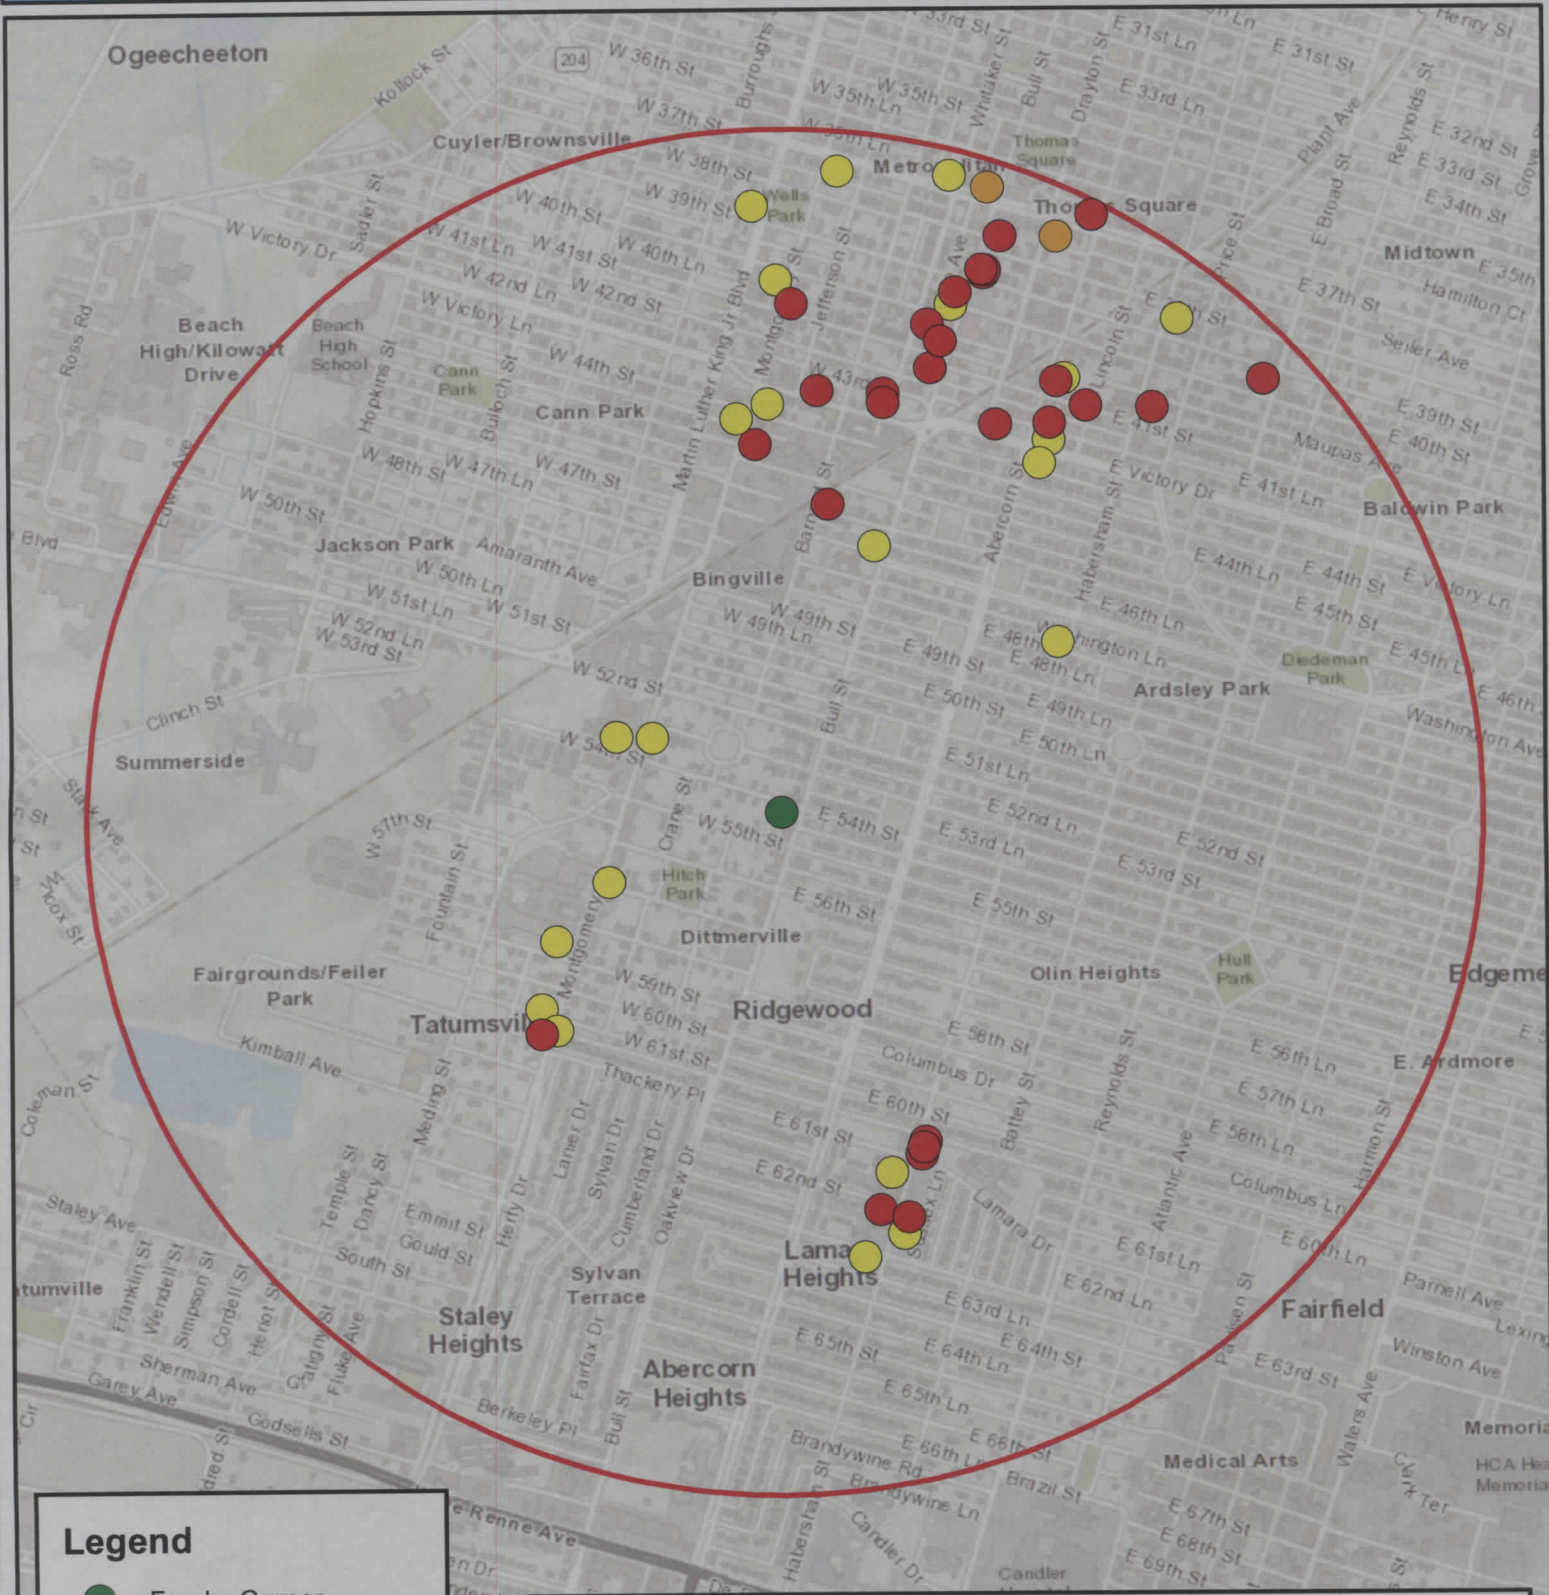

Franks Corner - 3701 Bull St

Legend

- Franks Corner
- Package (23)
- Drink (27)
- Drink and Package (2)
- 1 Mile Radius

Map Design: NF 8/18/2021

The Information on the map is intended to be used for reference ONLY
 While this map is believed to be correct based on available data, no guarantee
 may be made as to its absolute accuracy