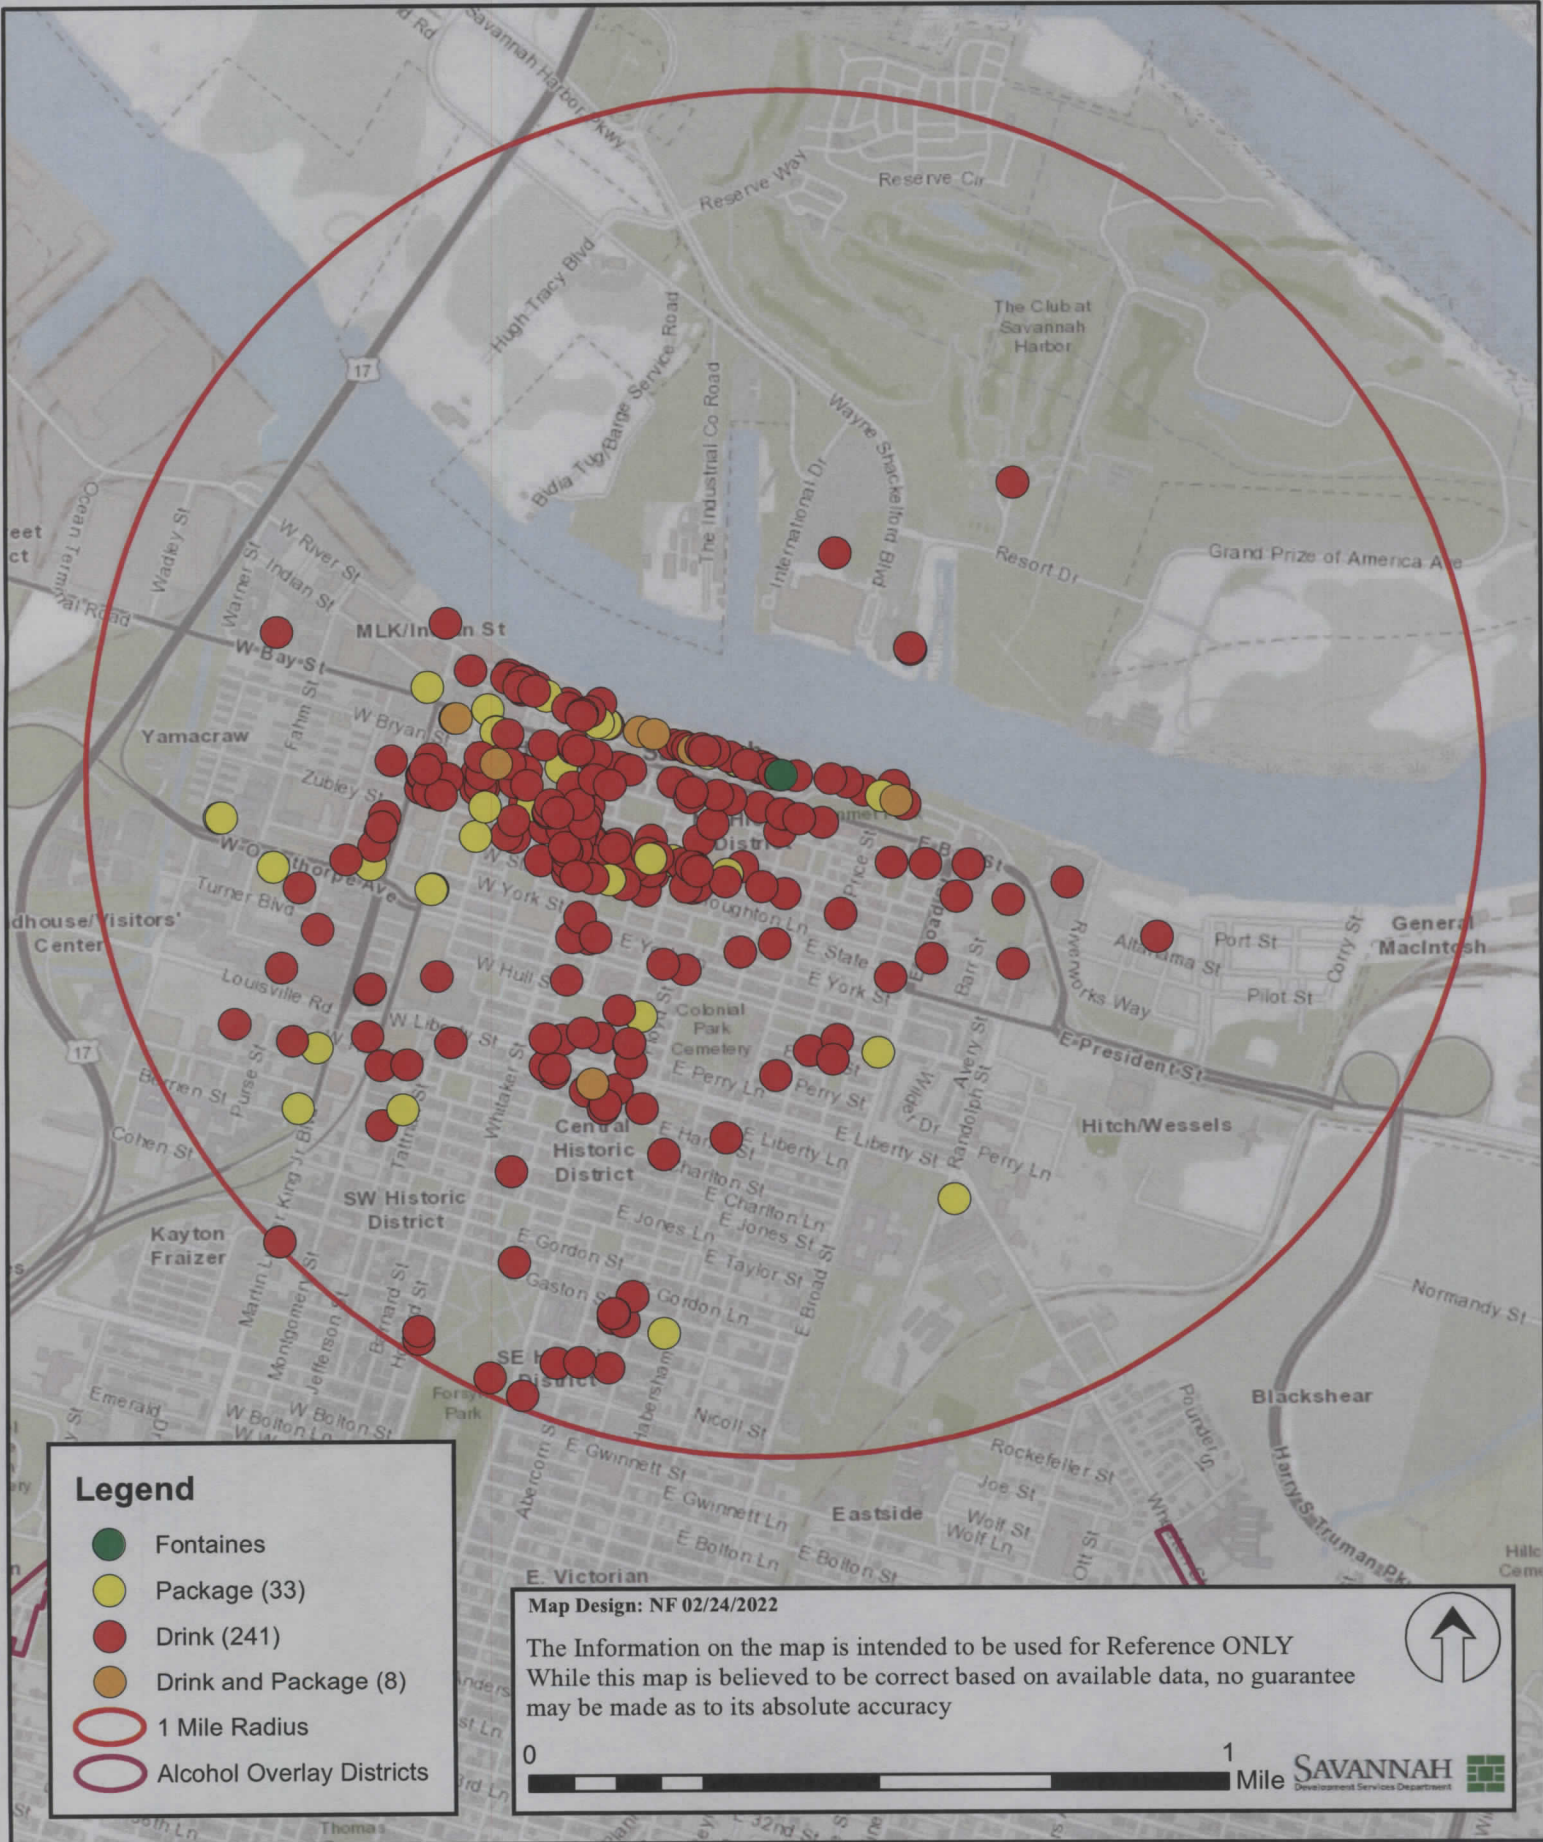

# Fontaine's - 214 E Bay St.

**Legend**

- Fontaines
- Package (33)
- Drink (241)
- Drink and Package (8)
- 1 Mile Radius
- Alcohol Overlay Districts

Map Design: NF 02/24/2022

The Information on the map is intended to be used for Reference ONLY  
 While this map is believed to be correct based on available data, no guarantee may be made as to its absolute accuracy

0 1 Mile

SAVANNAH  
 Development Services Department