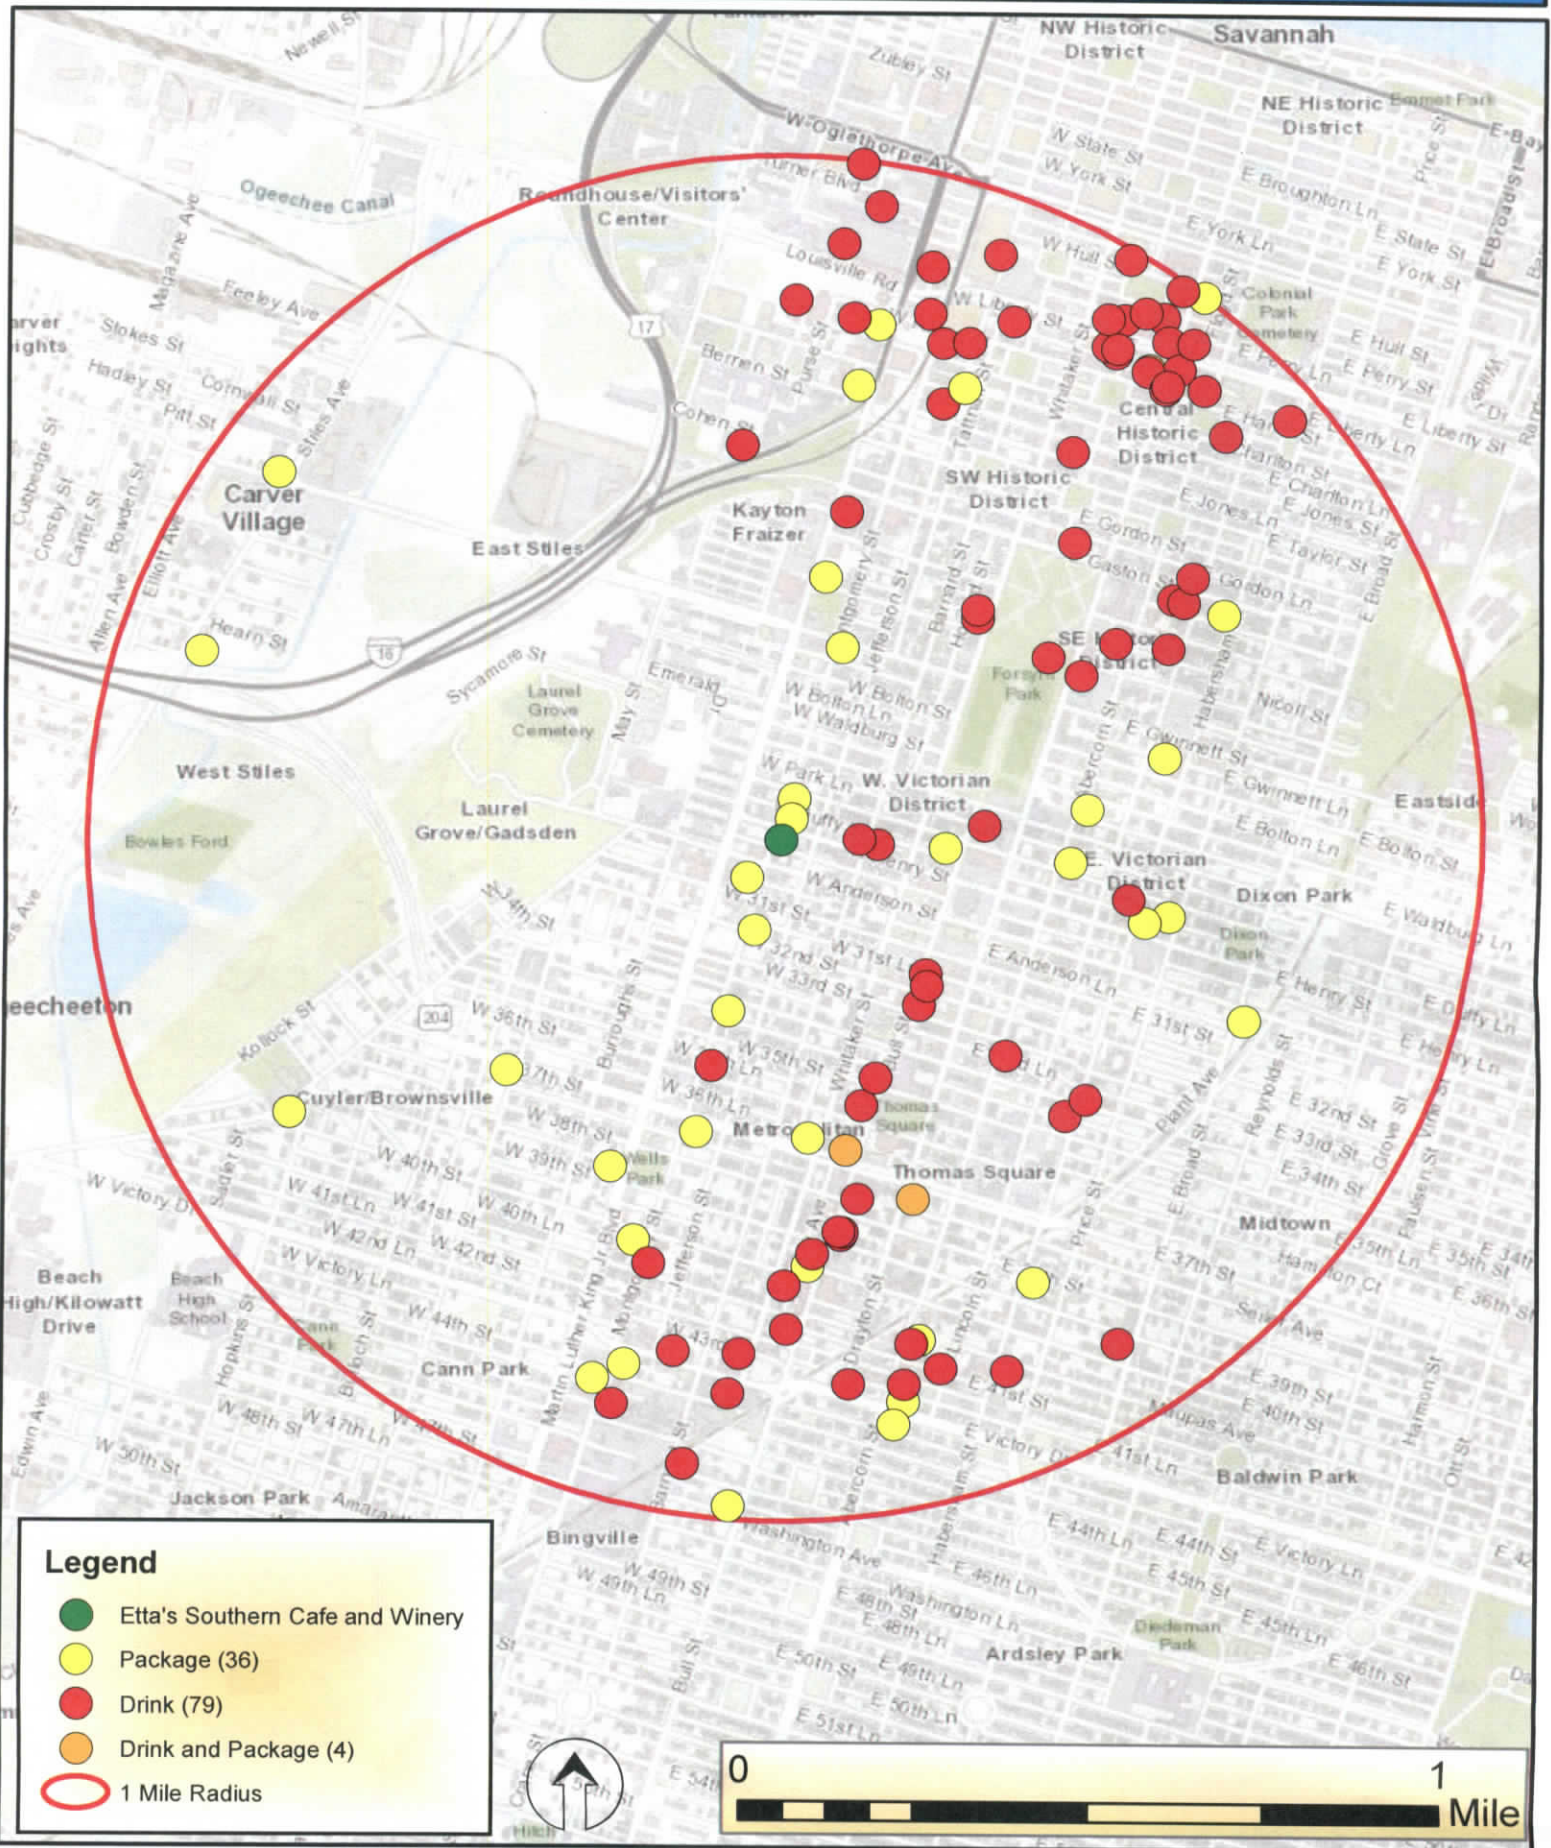

Etta's Southern Cafe and Winery - 1308 Montgomery St

Legend

- Etta's Southern Cafe and Winery
- Package (36)
- Drink (79)
- Drink and Package (4)
- 1 Mile Radius