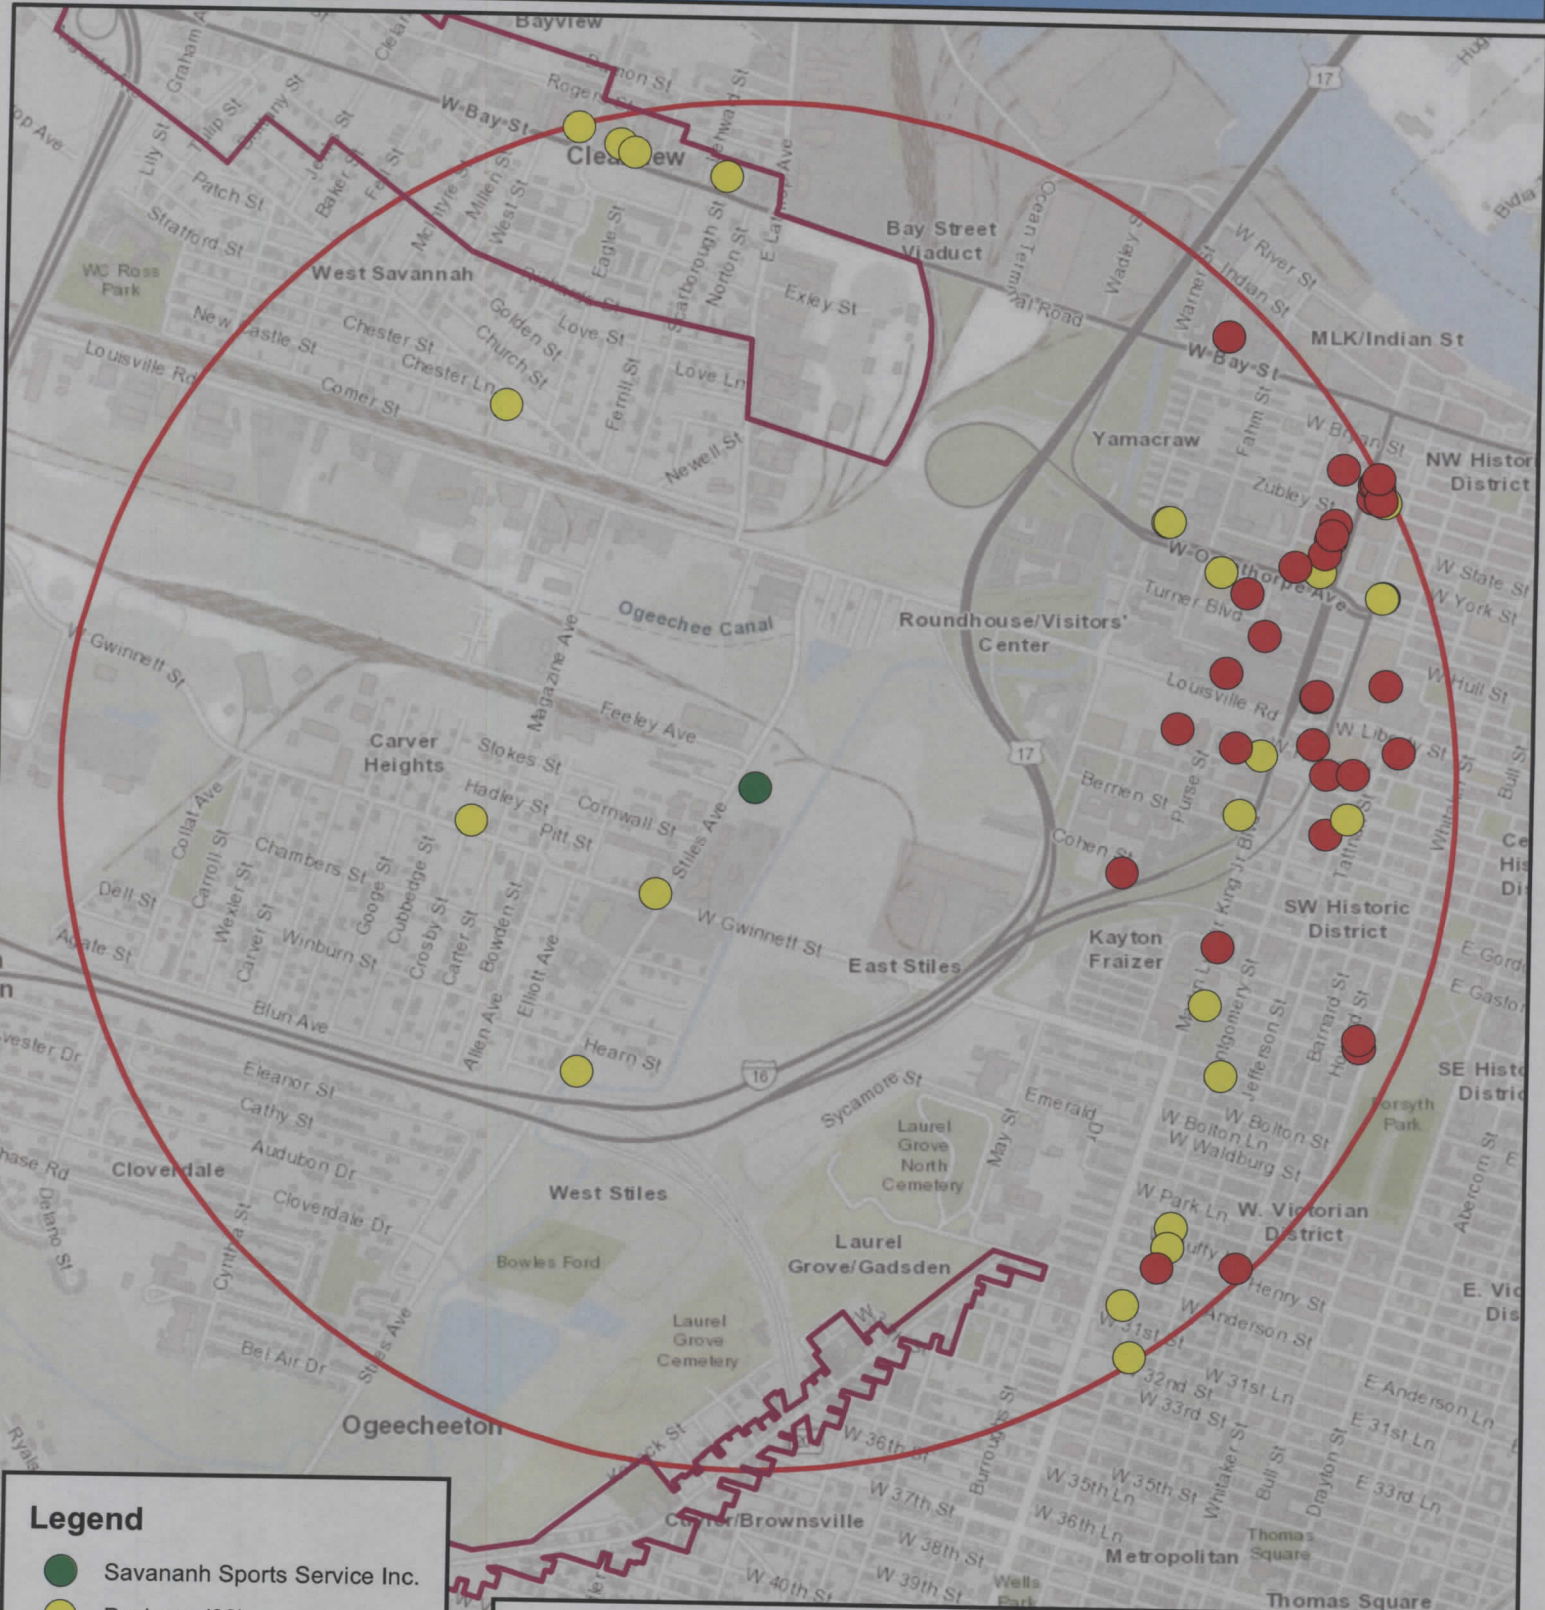

Savannah Sports Service, Inc @ Enmarket Arena - 620 Stiles Ave

Legend

- Savannah Sports Service Inc.
- Package (23)
- Drink (34)
- Drink and Package (0)
- Alcohol Overlay Districts
- 1 Mile Radius

Map Design: NF 12/7/2021

The Information on the map is intended to be used for reference ONLY
 While this map is believed to be correct based on available data, no guarantee
 may be made as to its absolute accuracy