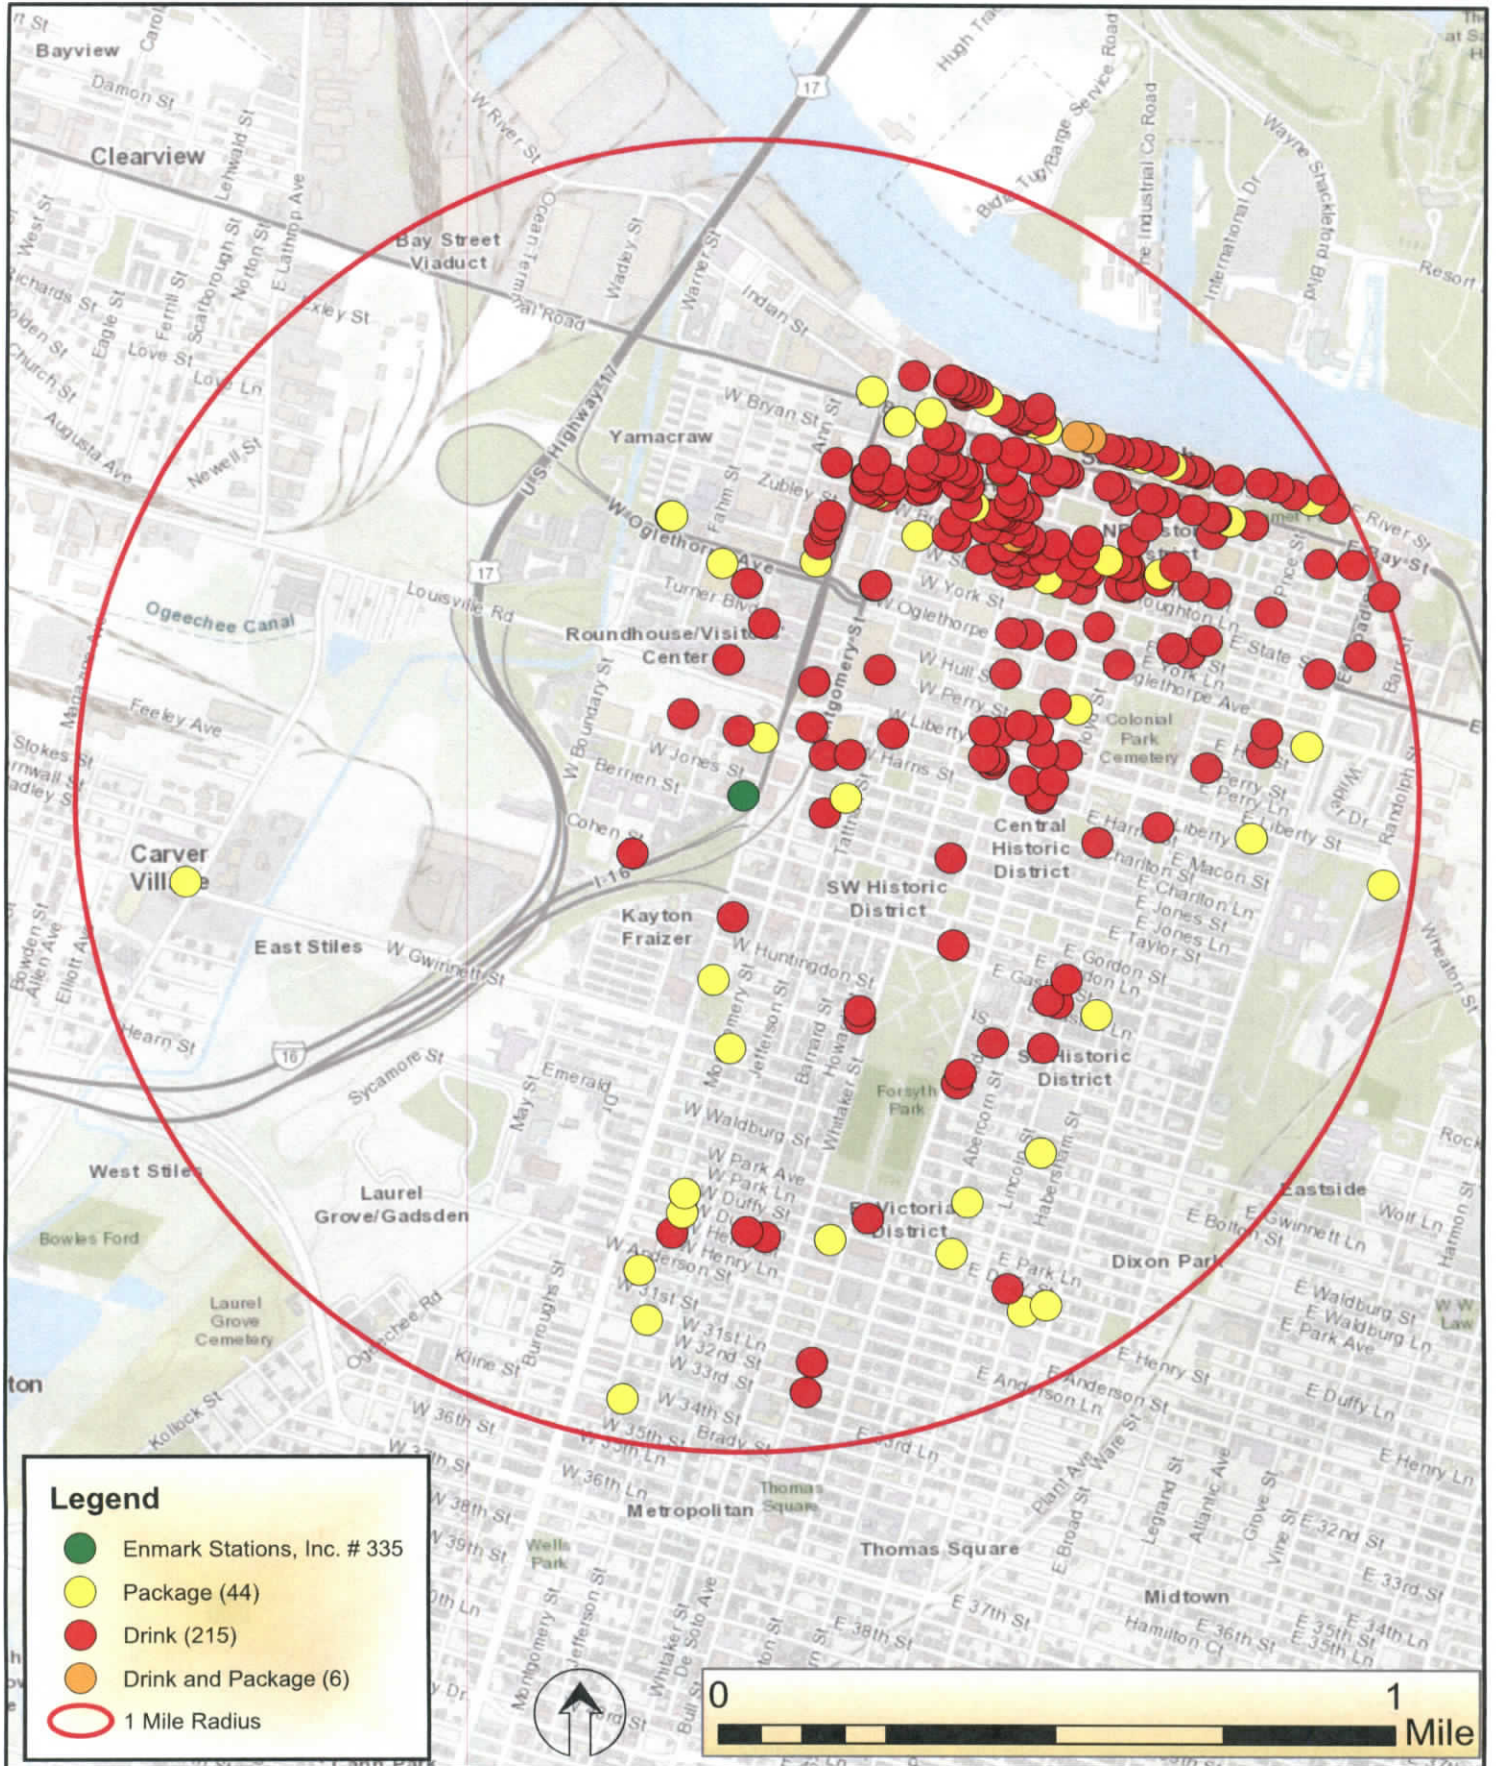

# Enmark Stations, Inc # 335 - 405 MLK Blvd.

**Legend**

- Enmark Stations, Inc. # 335
- Package (44)
- Drink (215)
- Drink and Package (6)
- 1 Mile Radius