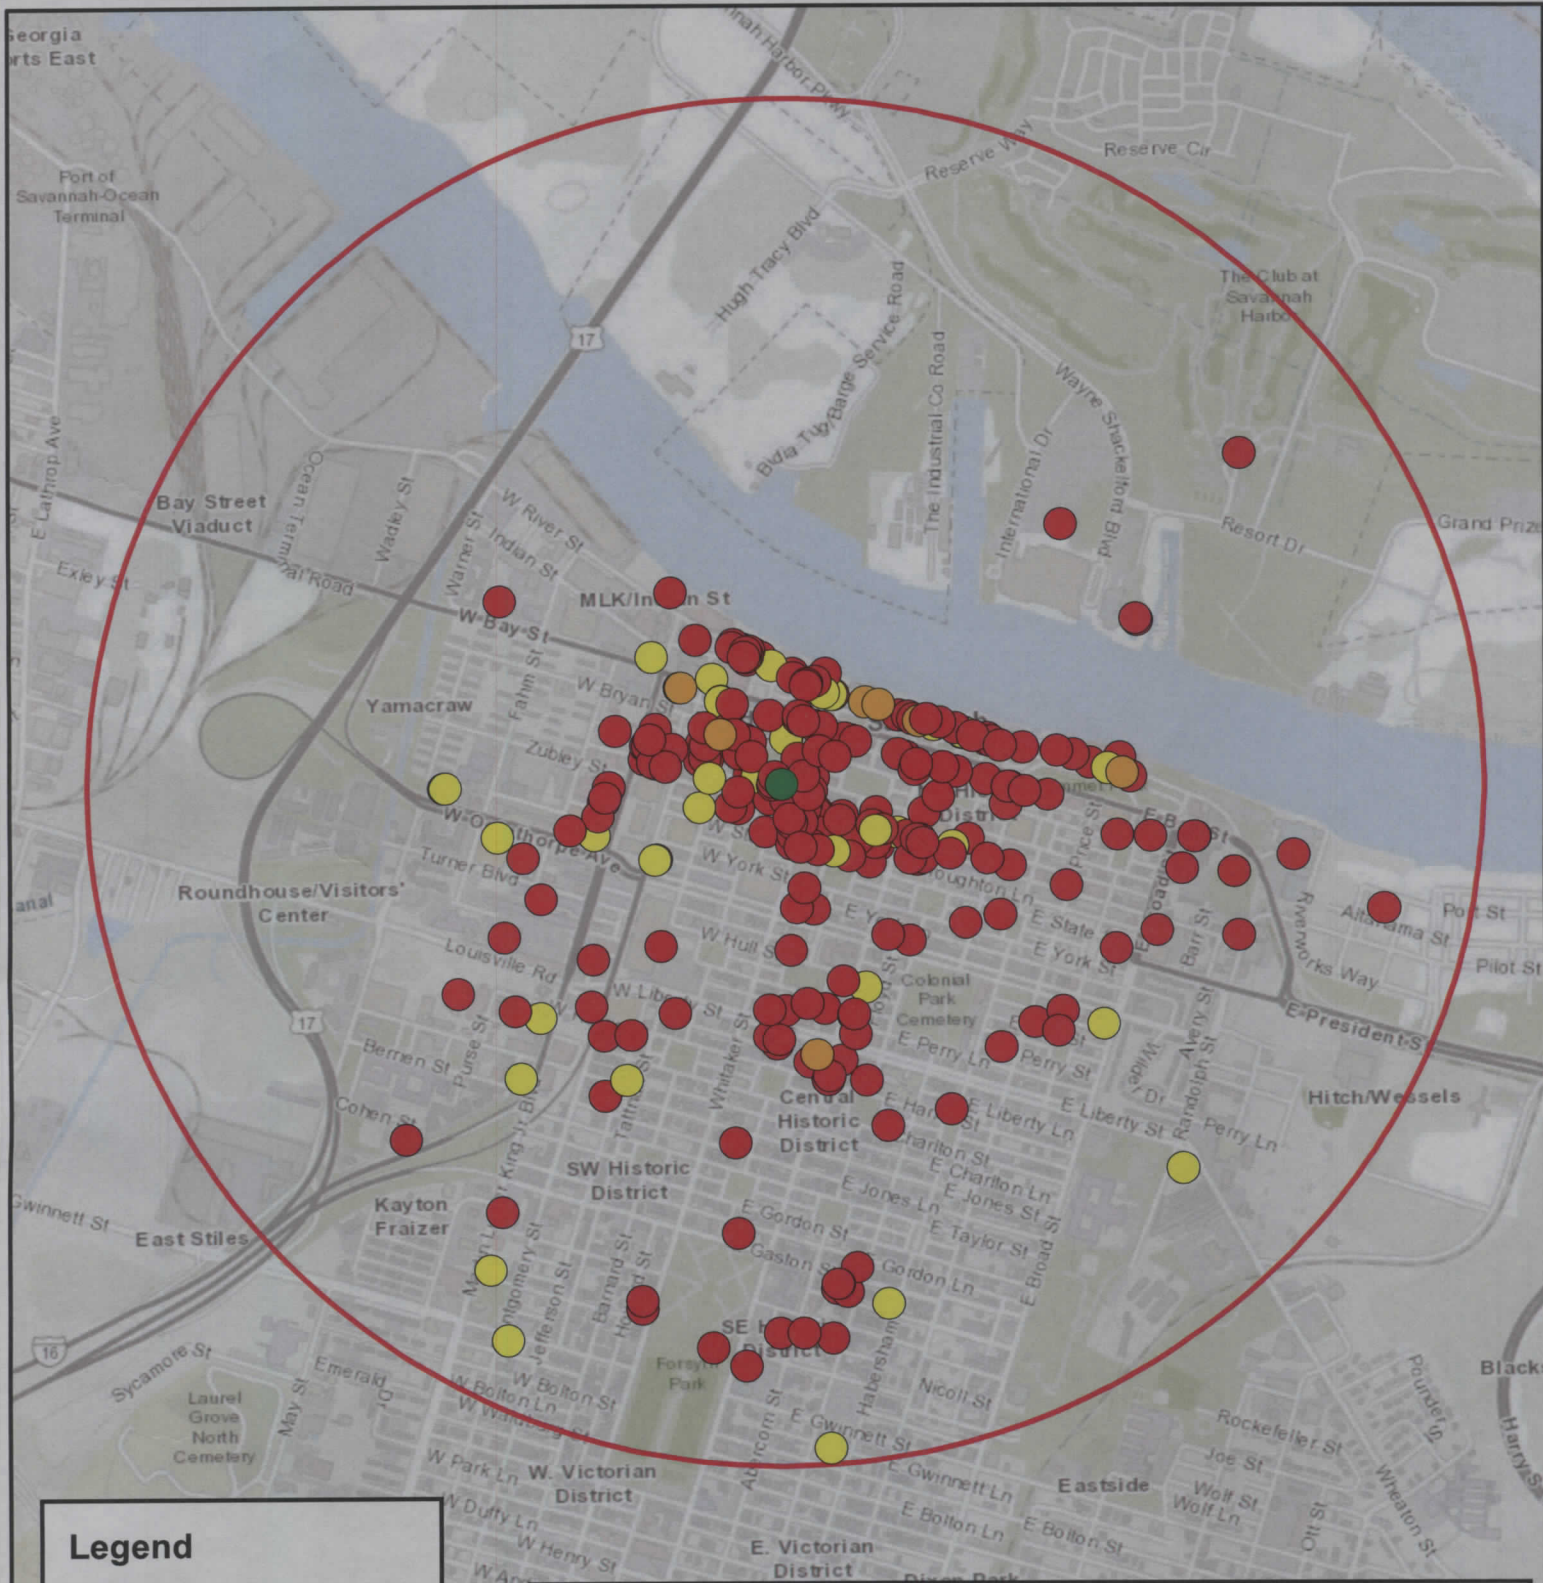

Eclipse - 127 E. Congress St

Legend

- Eclipse
- Package (36)
- Drink (238)
- Drink and Package (8)
- 1 Mile Radius

Map Design: NF 06/22/2021

The Information on the map is intended to be used for reference ONLY
 While this map is believed to be correct based on available data, no guarantee
 may be made as to its absolute accuracy.