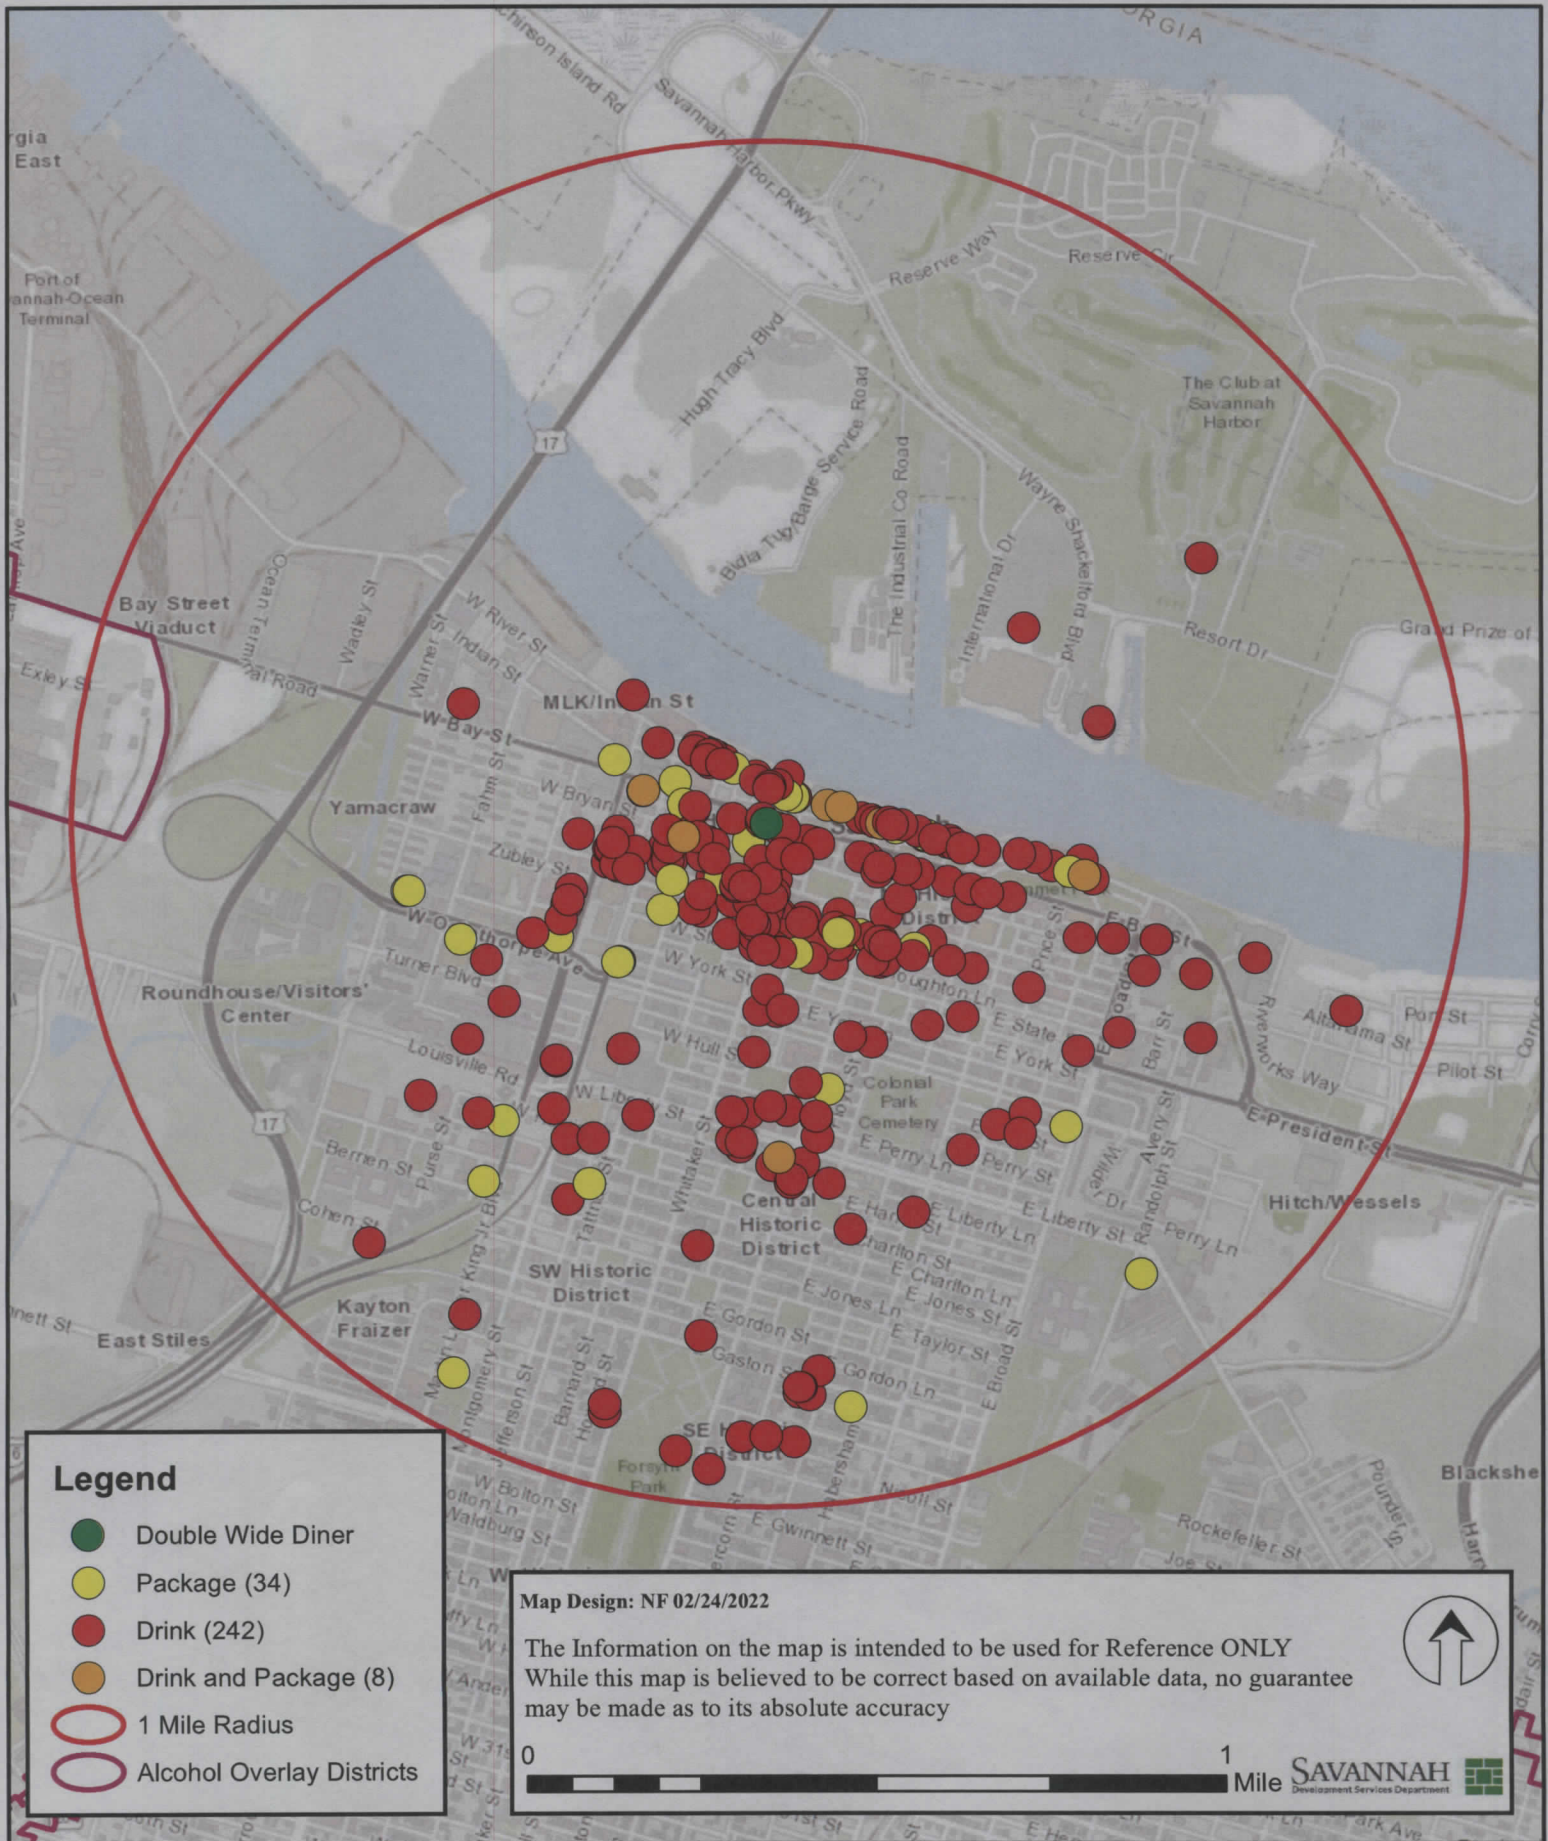

Double Wide Diner - 135 W Bay St

Legend

- Double Wide Diner
- Package (34)
- Drink (242)
- Drink and Package (8)
- 1 Mile Radius
- Alcohol Overlay Districts

Map Design: NF 02/24/2022

The Information on the map is intended to be used for Reference ONLY
 While this map is believed to be correct based on available data, no guarantee
 may be made as to its absolute accuracy