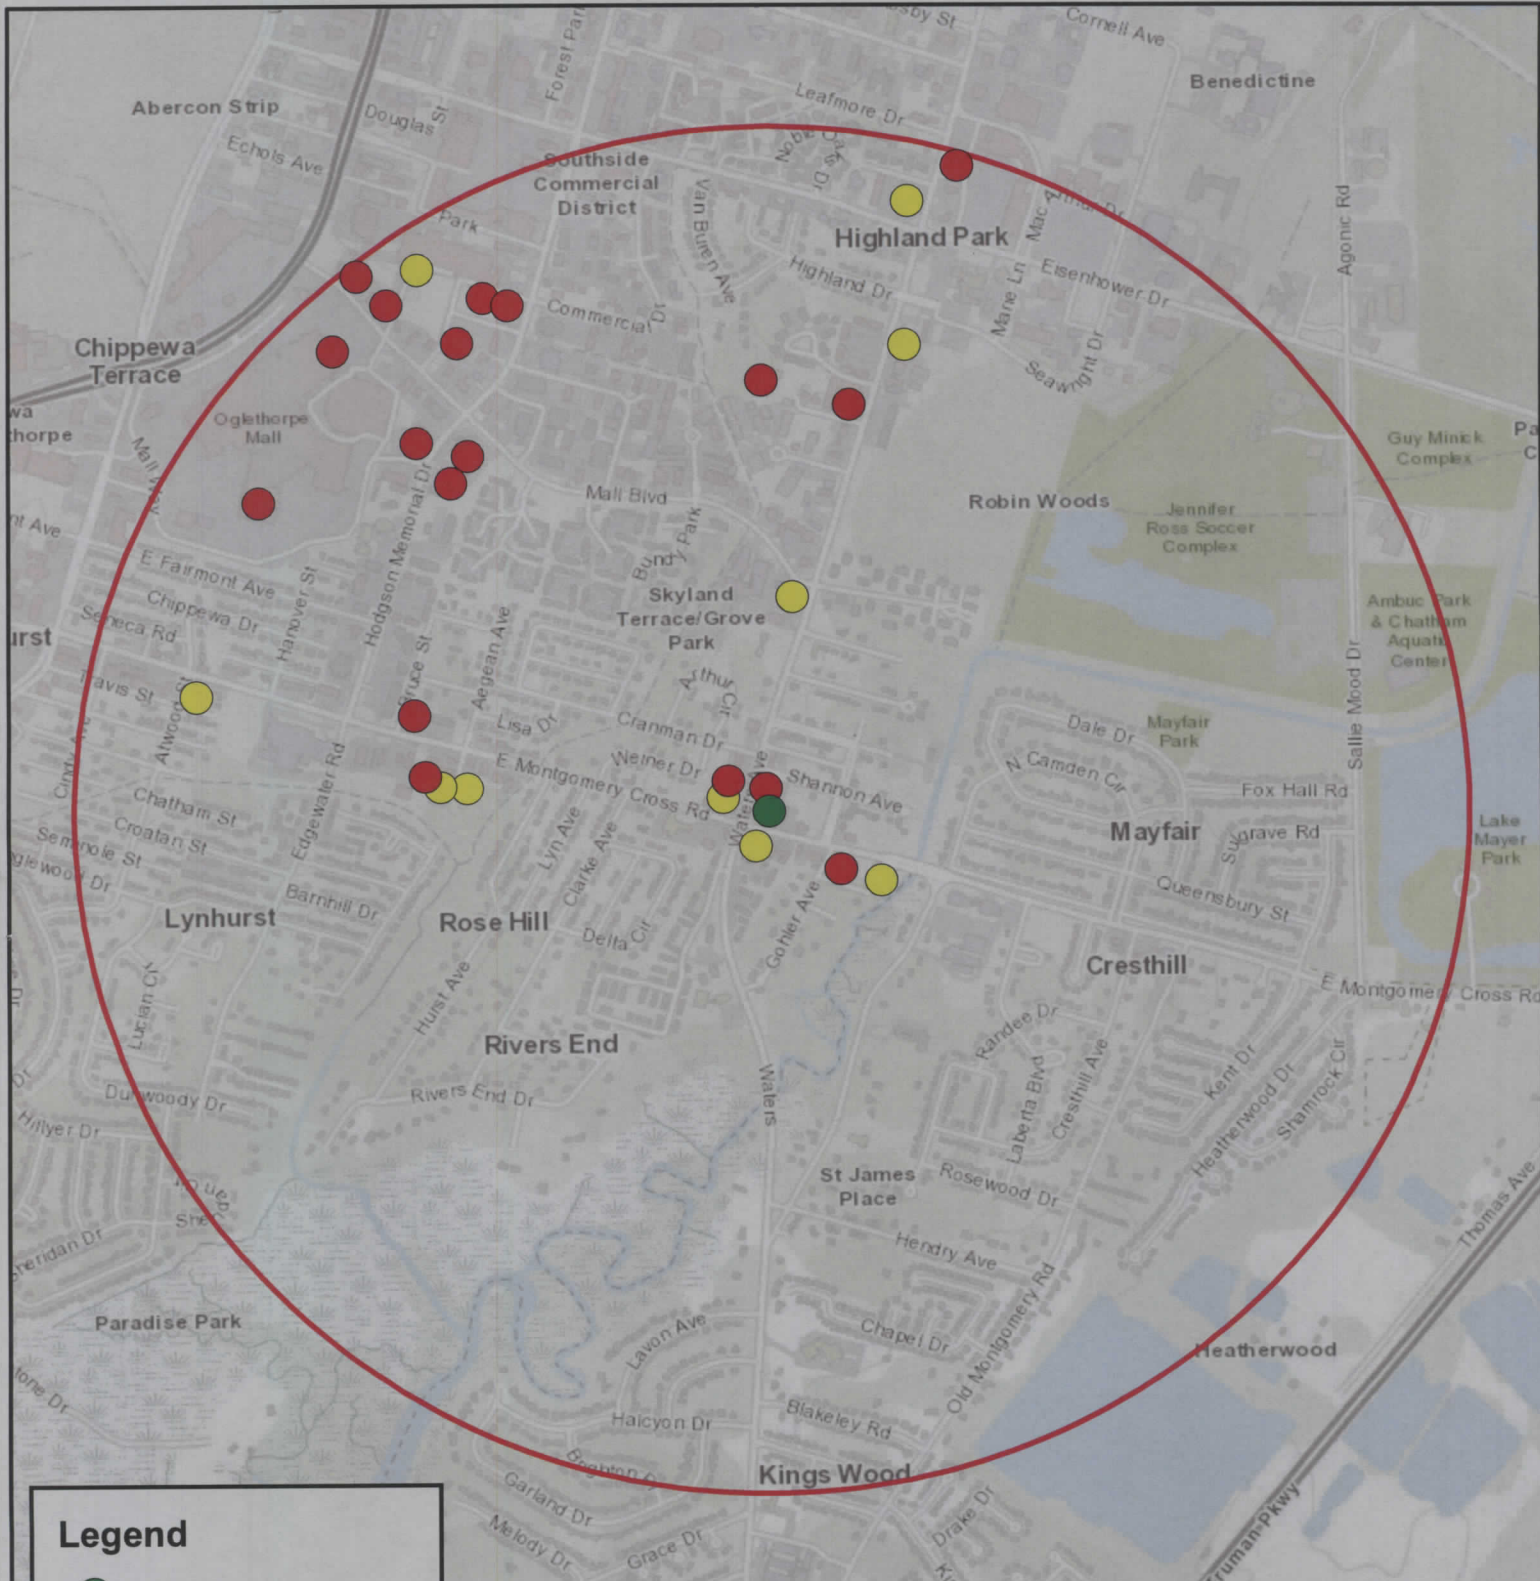

Captain's Lounge - 8414 Waters Ave

Legend

- Captain's Lounge
- Package (10)
- Drink (18)
- Drink and Package (0)
- 1 Mile Radius

Map Design: NF 11/4/2021

The Information on the map is intended to be used for reference ONLY
 While this map is believed to be correct based on available data, no guarantee
 may be made as to its absolute accuracy