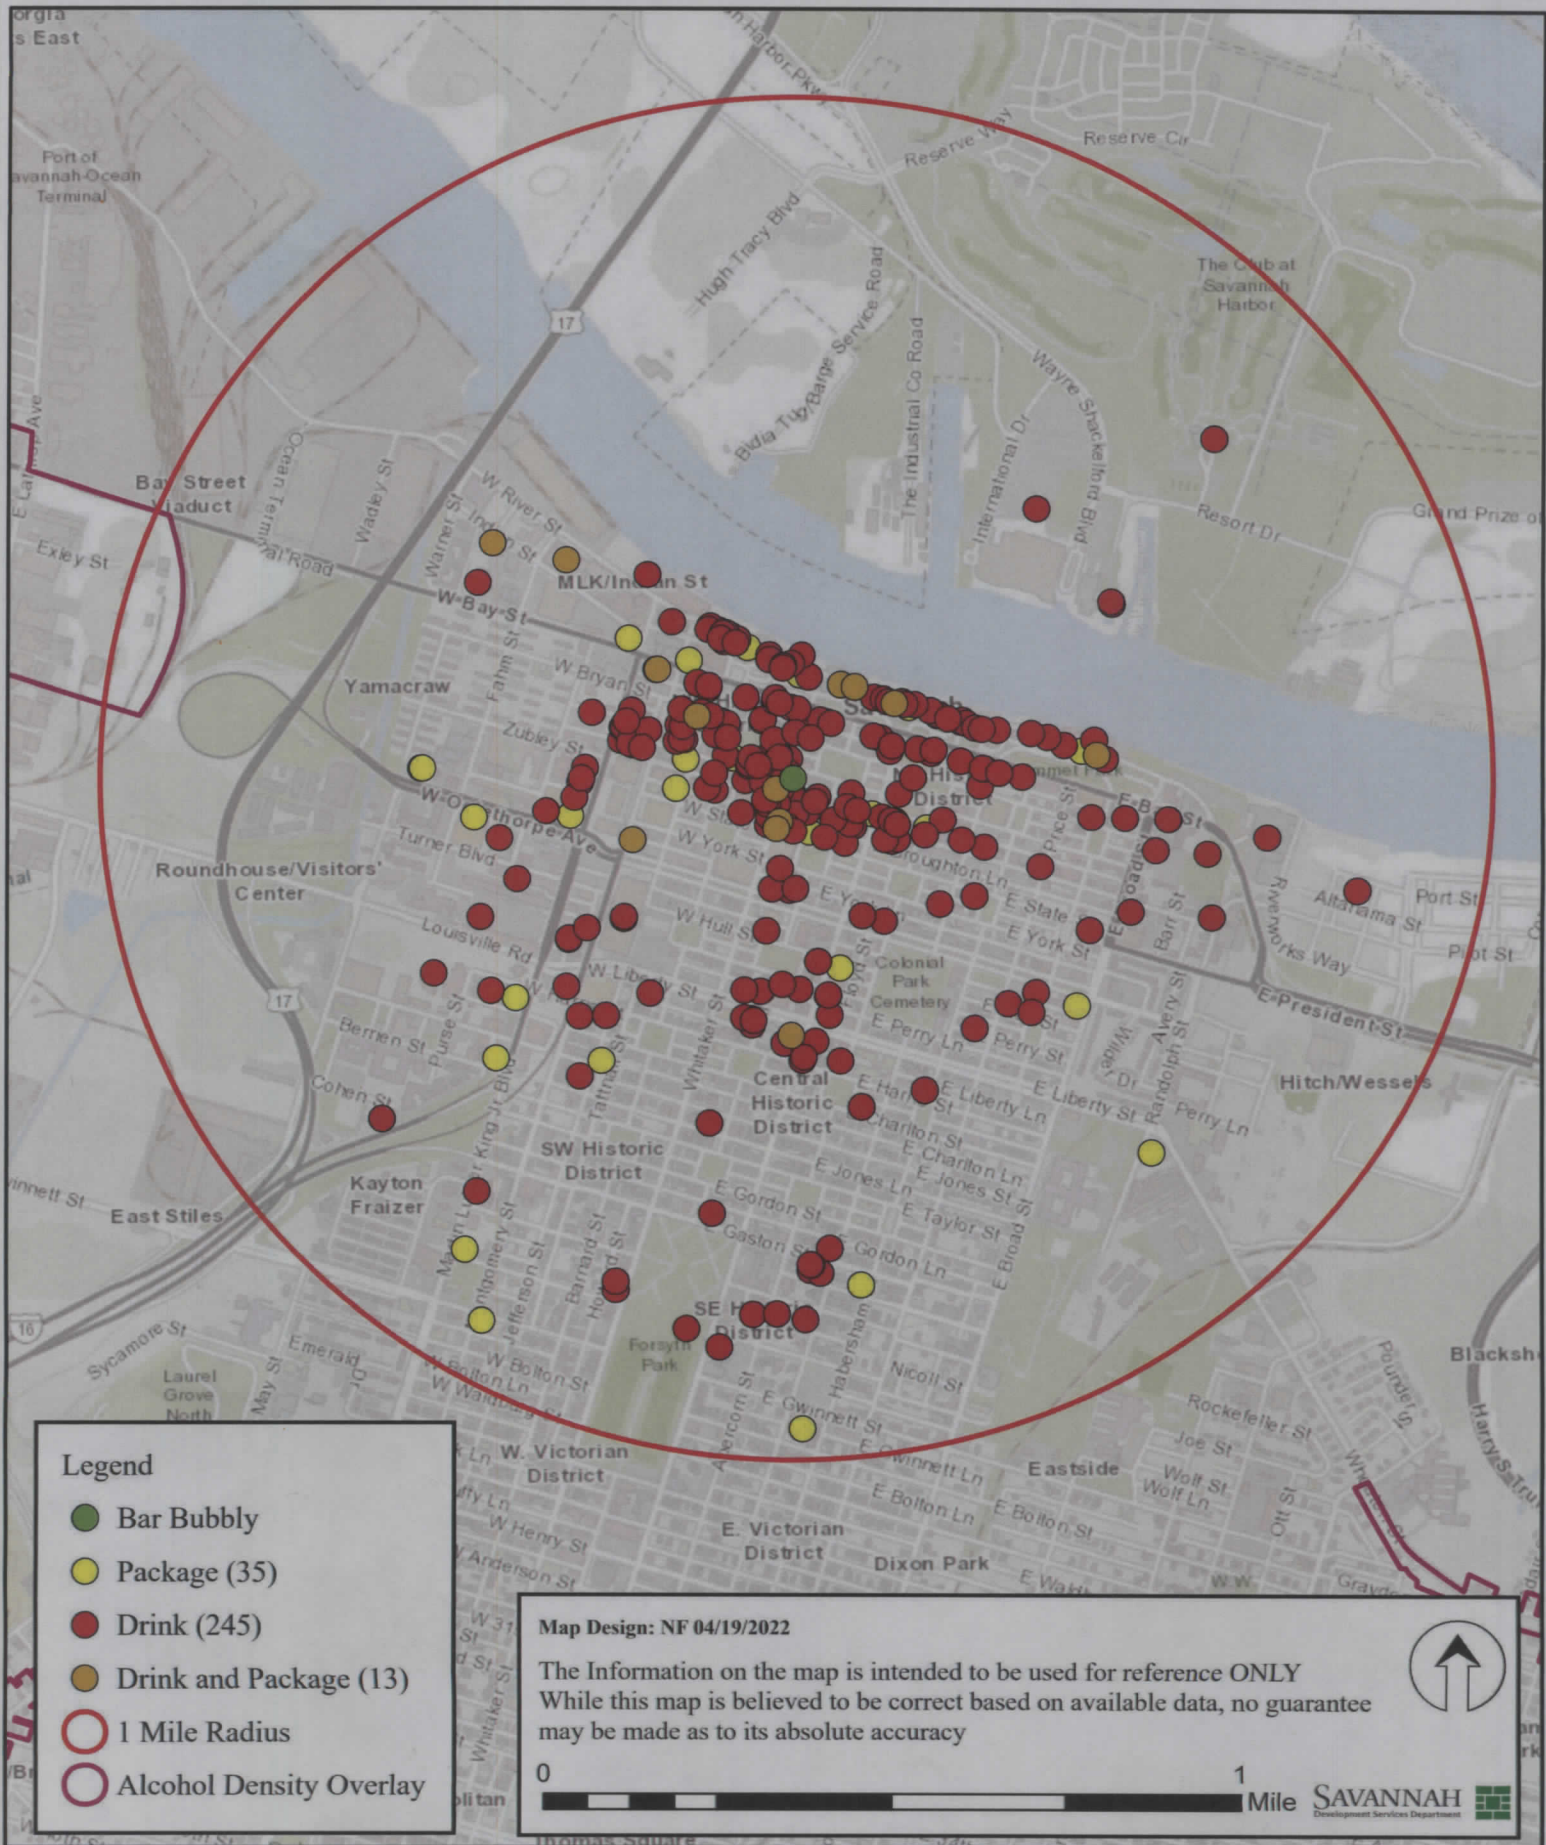

Bar Bubbly - 38 Whitaker St

Legend

- Bar Bubbly
- Package (35)
- Drink (245)
- Drink and Package (13)
- 1 Mile Radius
- Alcohol Density Overlay

Map Design: NF 04/19/2022

The Information on the map is intended to be used for reference ONLY
While this map is believed to be correct based on available data, no guarantee
may be made as to its absolute accuracy