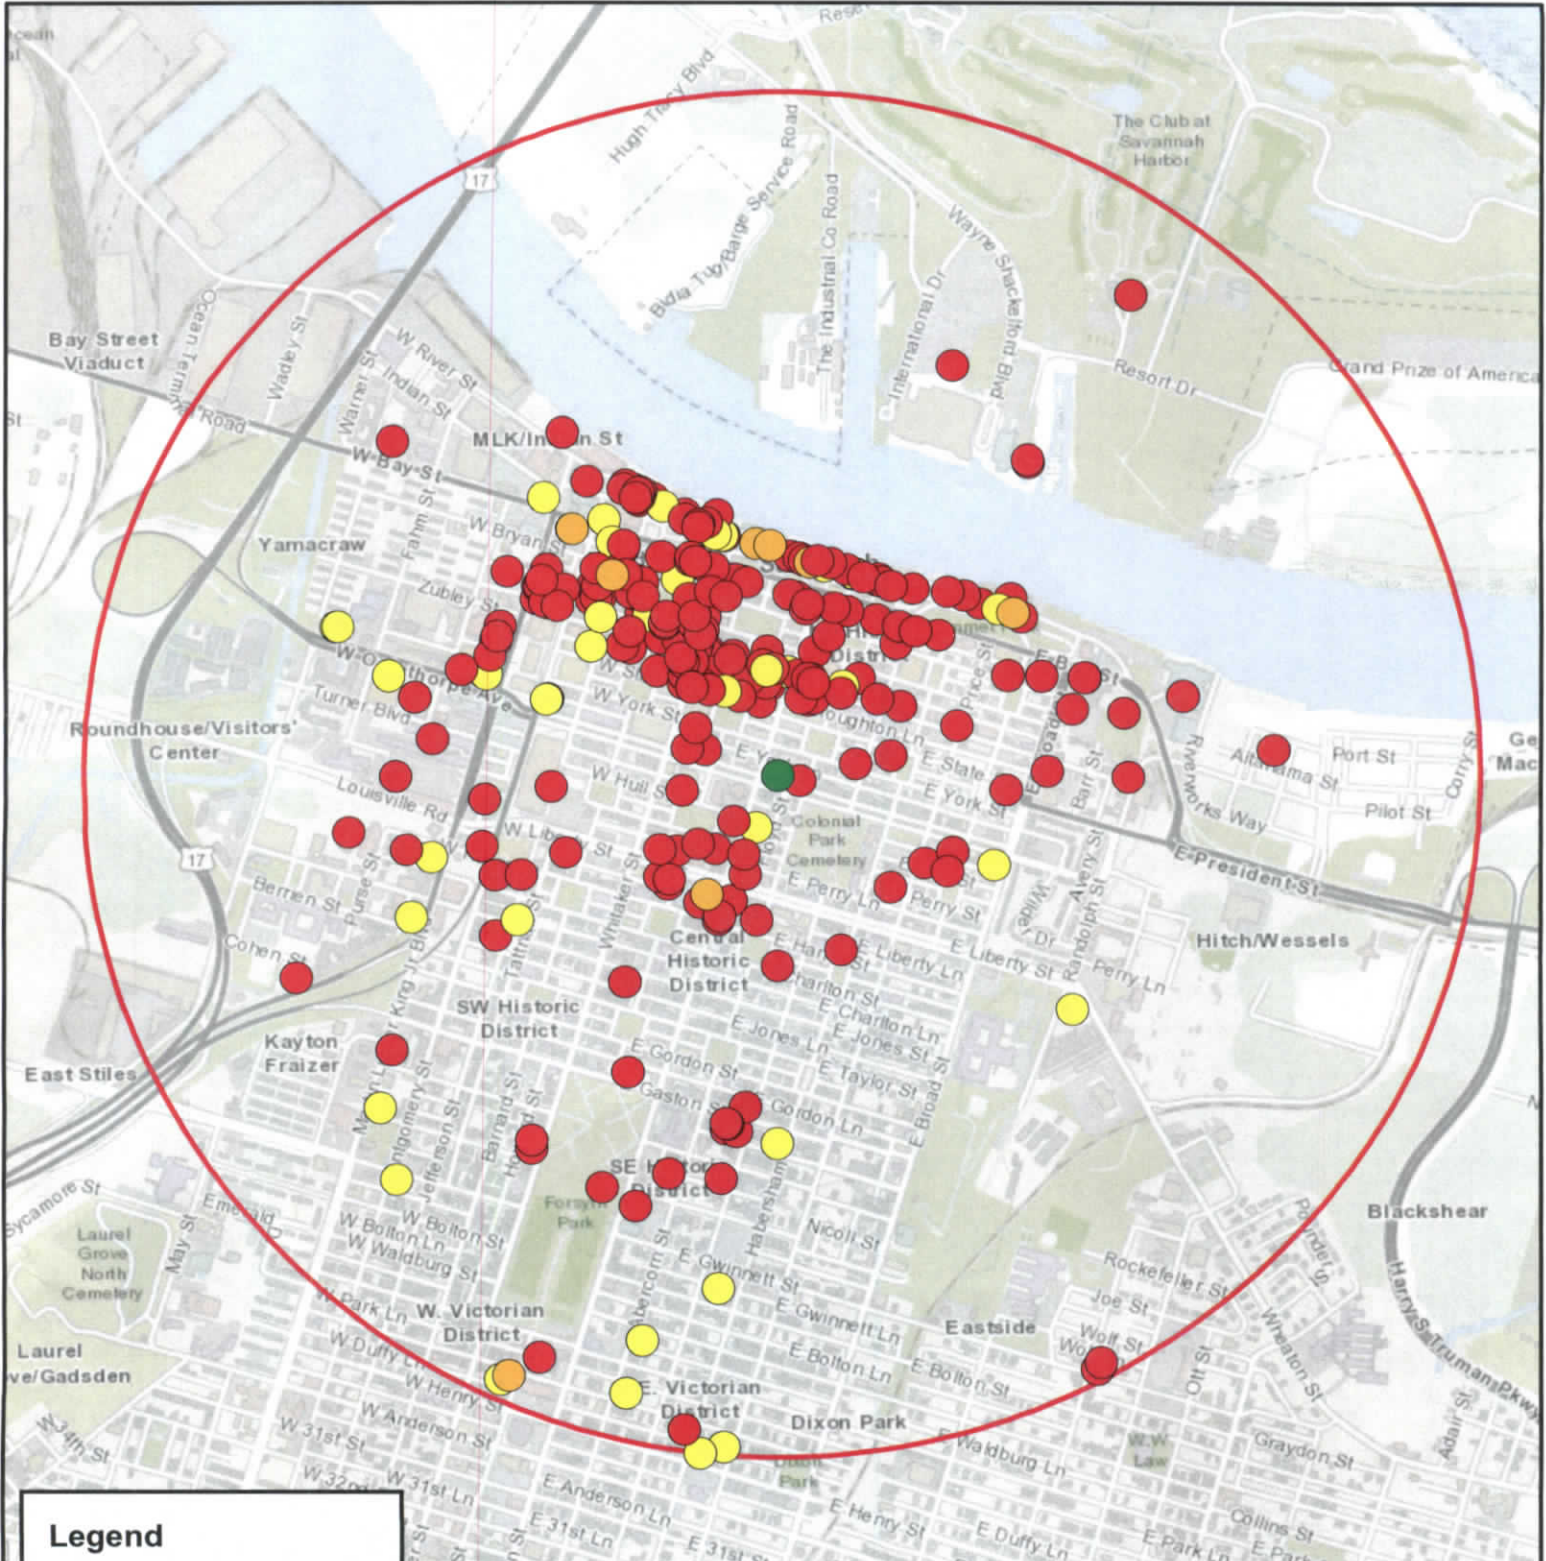

Ballastone Inn - 14 E Oglethrope Ave

Legend

- Ballastone Inn
- Package (42)
- Drink (241)
- Drink and Package (10)
- 1 Mile Radius

Map Design: NF 6/21/2021

The Information on the map is intended to be used for Reference ONLY
 While this map is believed to be correct based on available data, no guarantee
 may be made as to its absolute accuracy