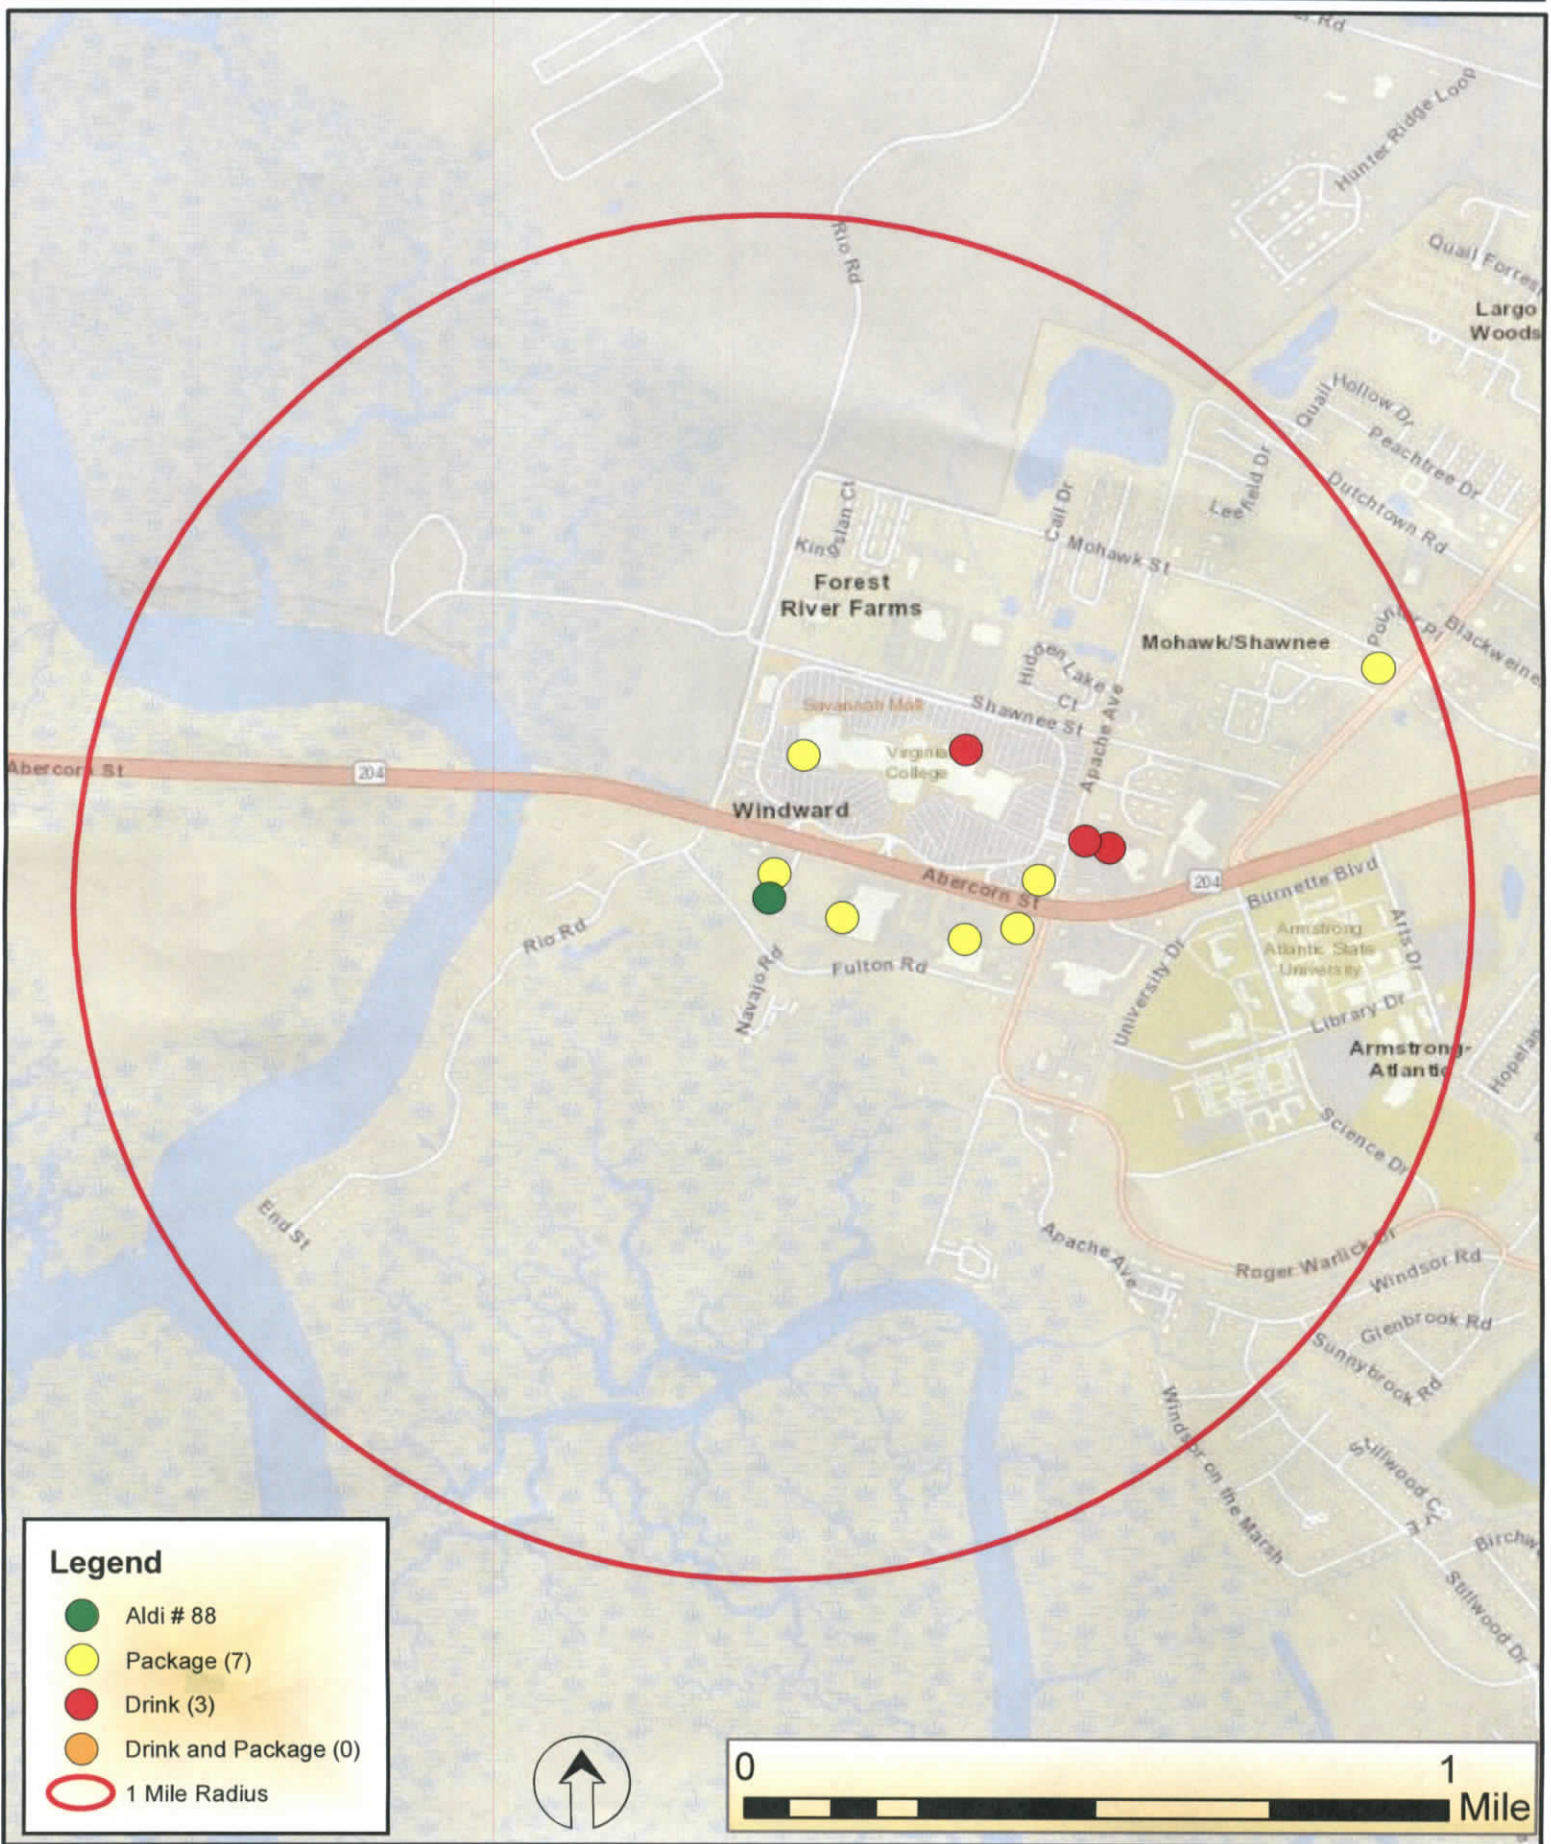

# Aldi # 88 - 14070 Abercorn St

## Legend

- Aldi # 88
- Package (7)
- Drink (3)
- Drink and Package (0)
- 1 Mile Radius