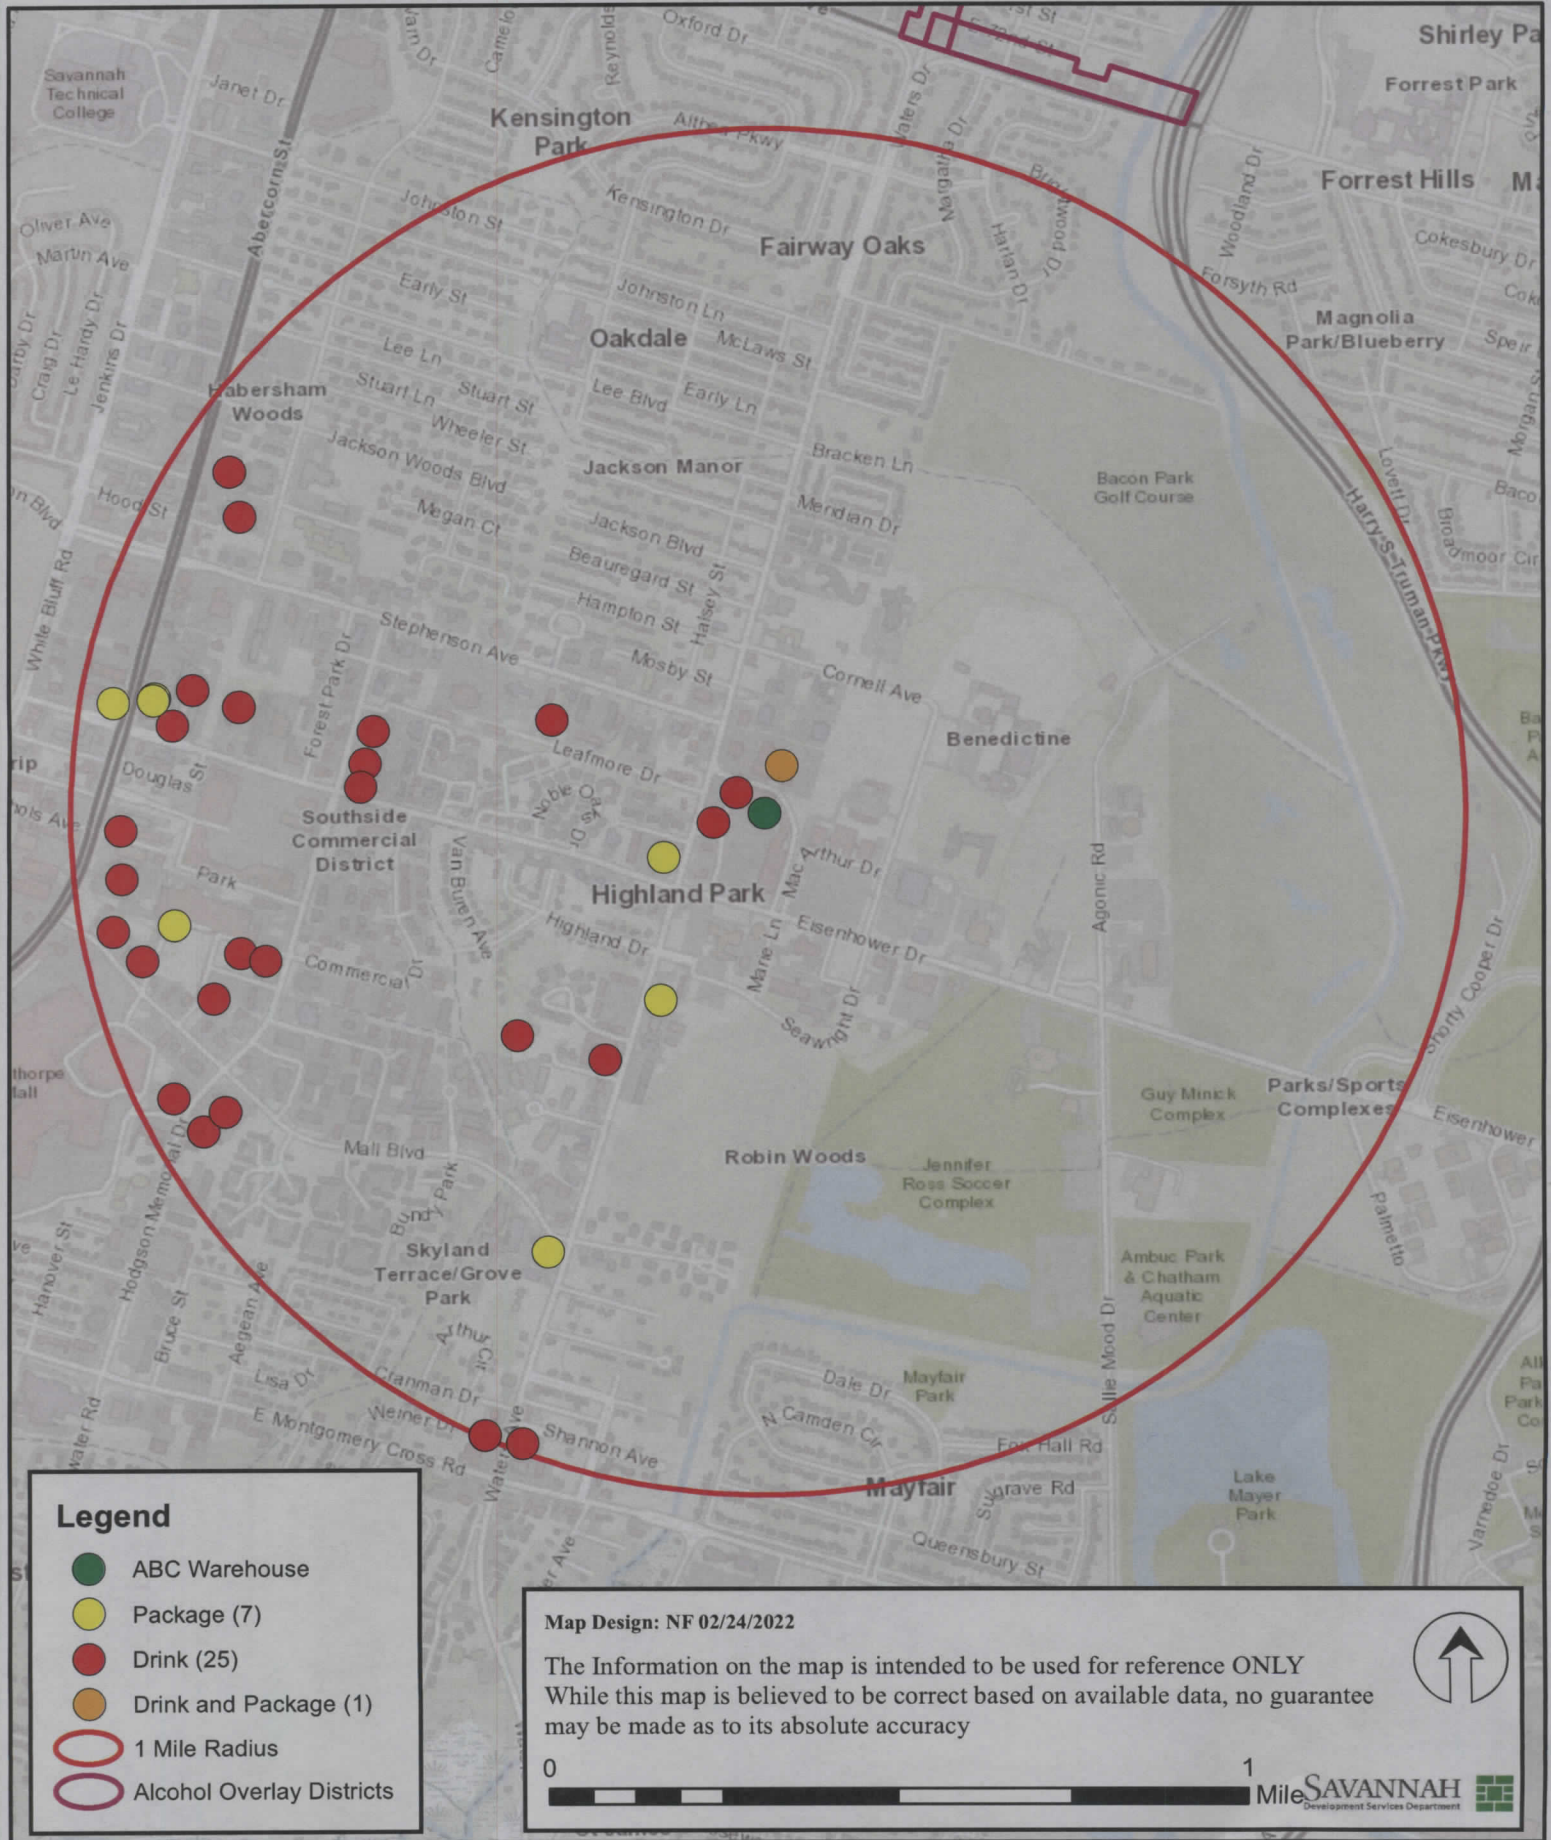

ABC Warehouse - 1100 Eisenhower Dr. # 10

Legend

- ABC Warehouse
- Package (7)
- Drink (25)
- Drink and Package (1)
- 1 Mile Radius
- Alcohol Overlay Districts

Map Design: NF 02/24/2022

The Information on the map is intended to be used for reference ONLY
 While this map is believed to be correct based on available data, no guarantee
 may be made as to its absolute accuracy