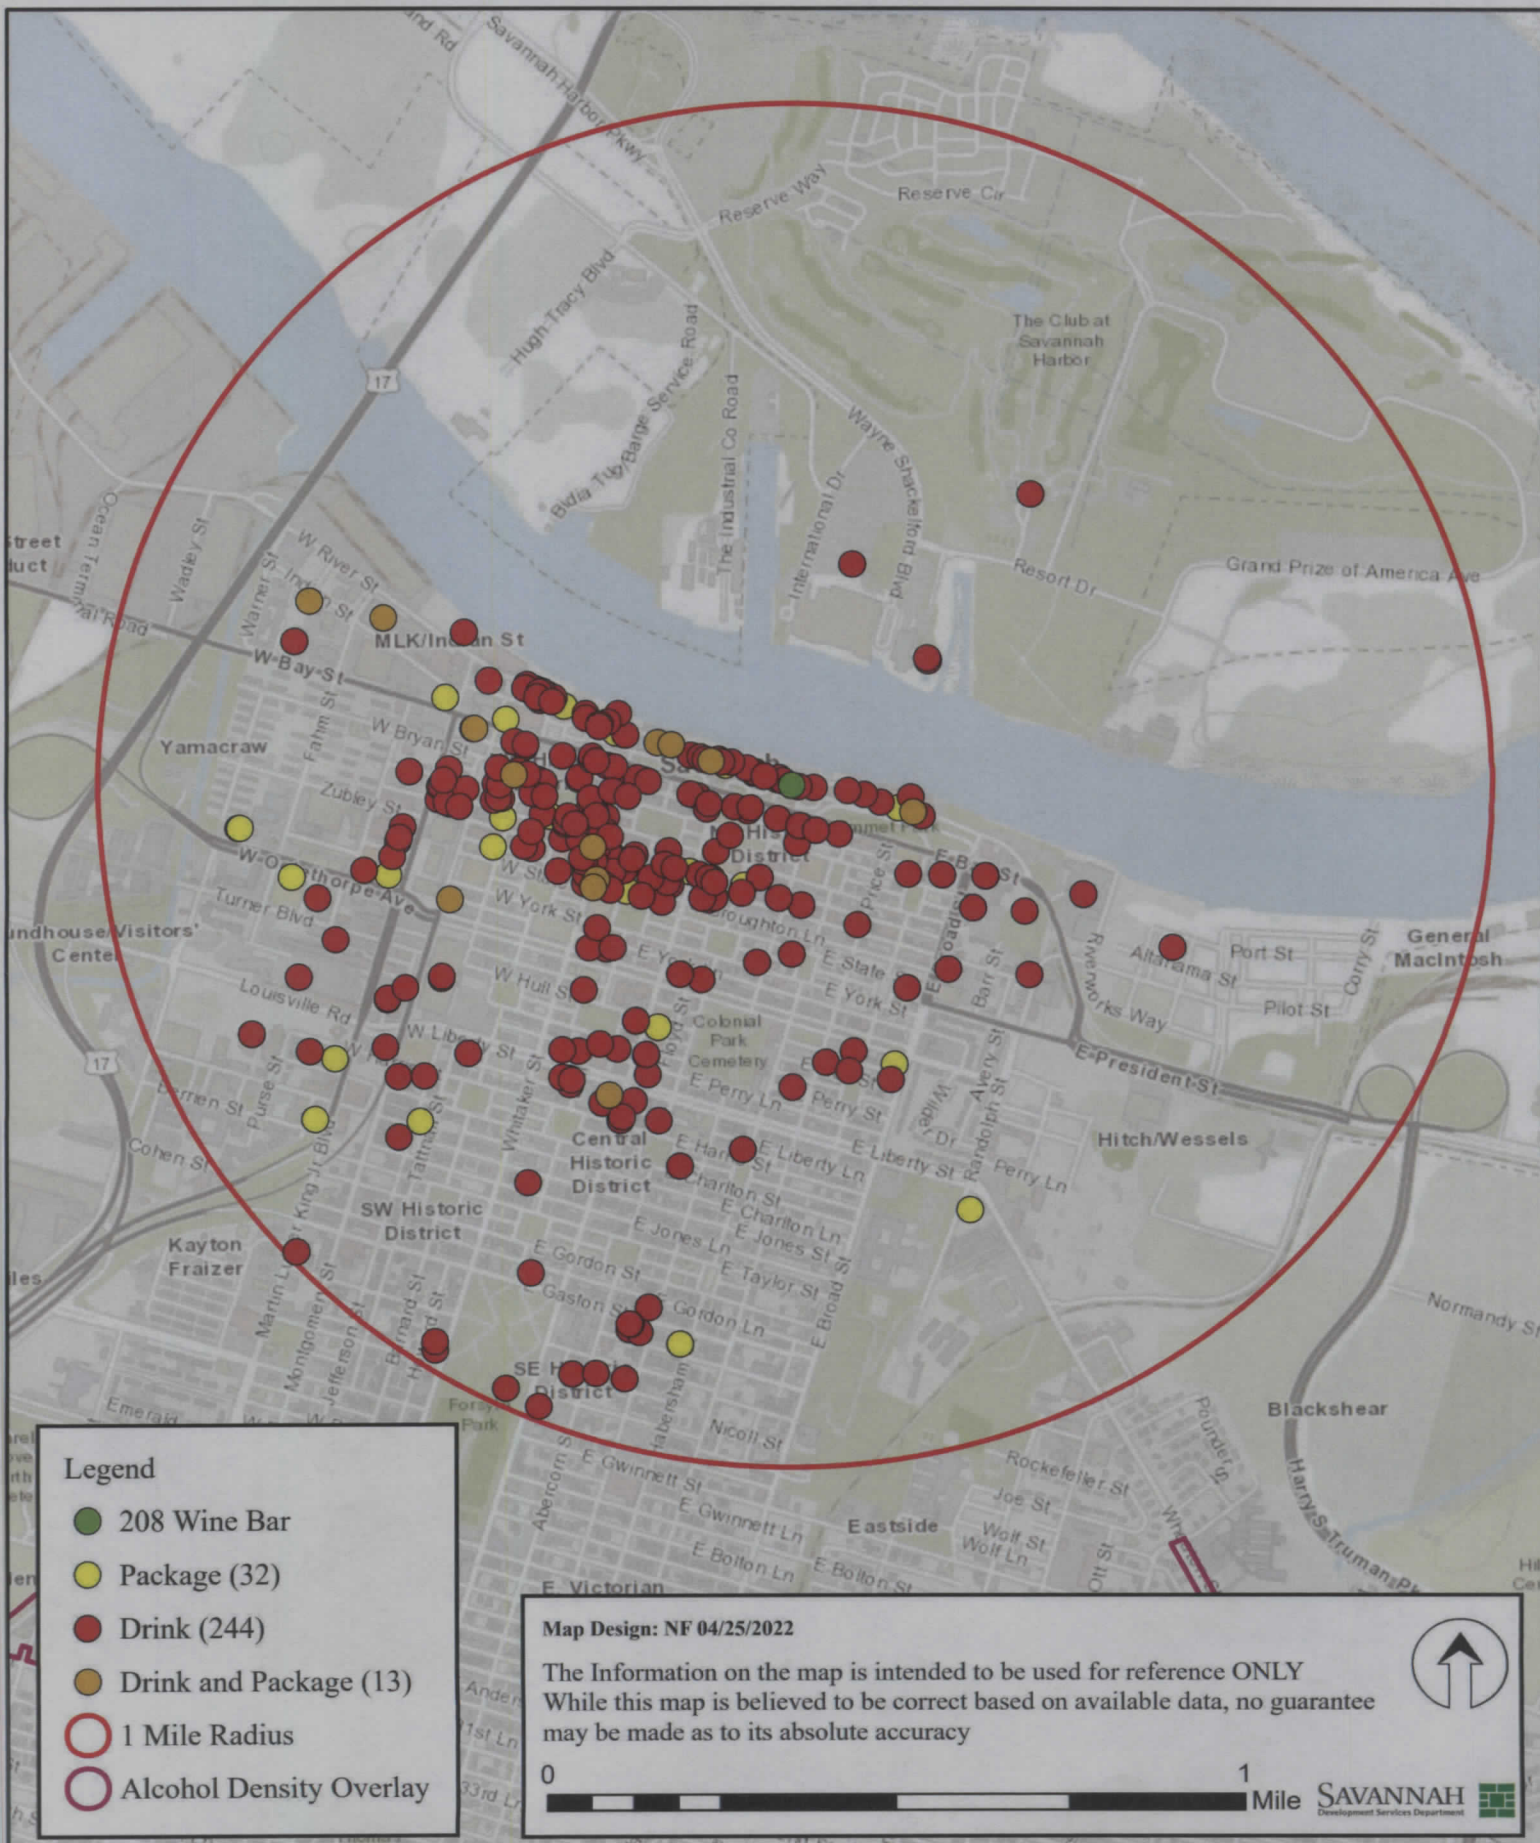

208 Wine Bar - 208 E bay St.

Legend

- 208 Wine Bar
- Package (32)
- Drink (244)
- Drink and Package (13)
- 1 Mile Radius
- Alcohol Density Overlay

Map Design: NF 04/25/2022

The Information on the map is intended to be used for reference ONLY
 While this map is believed to be correct based on available data, no guarantee
 may be made as to its absolute accuracy