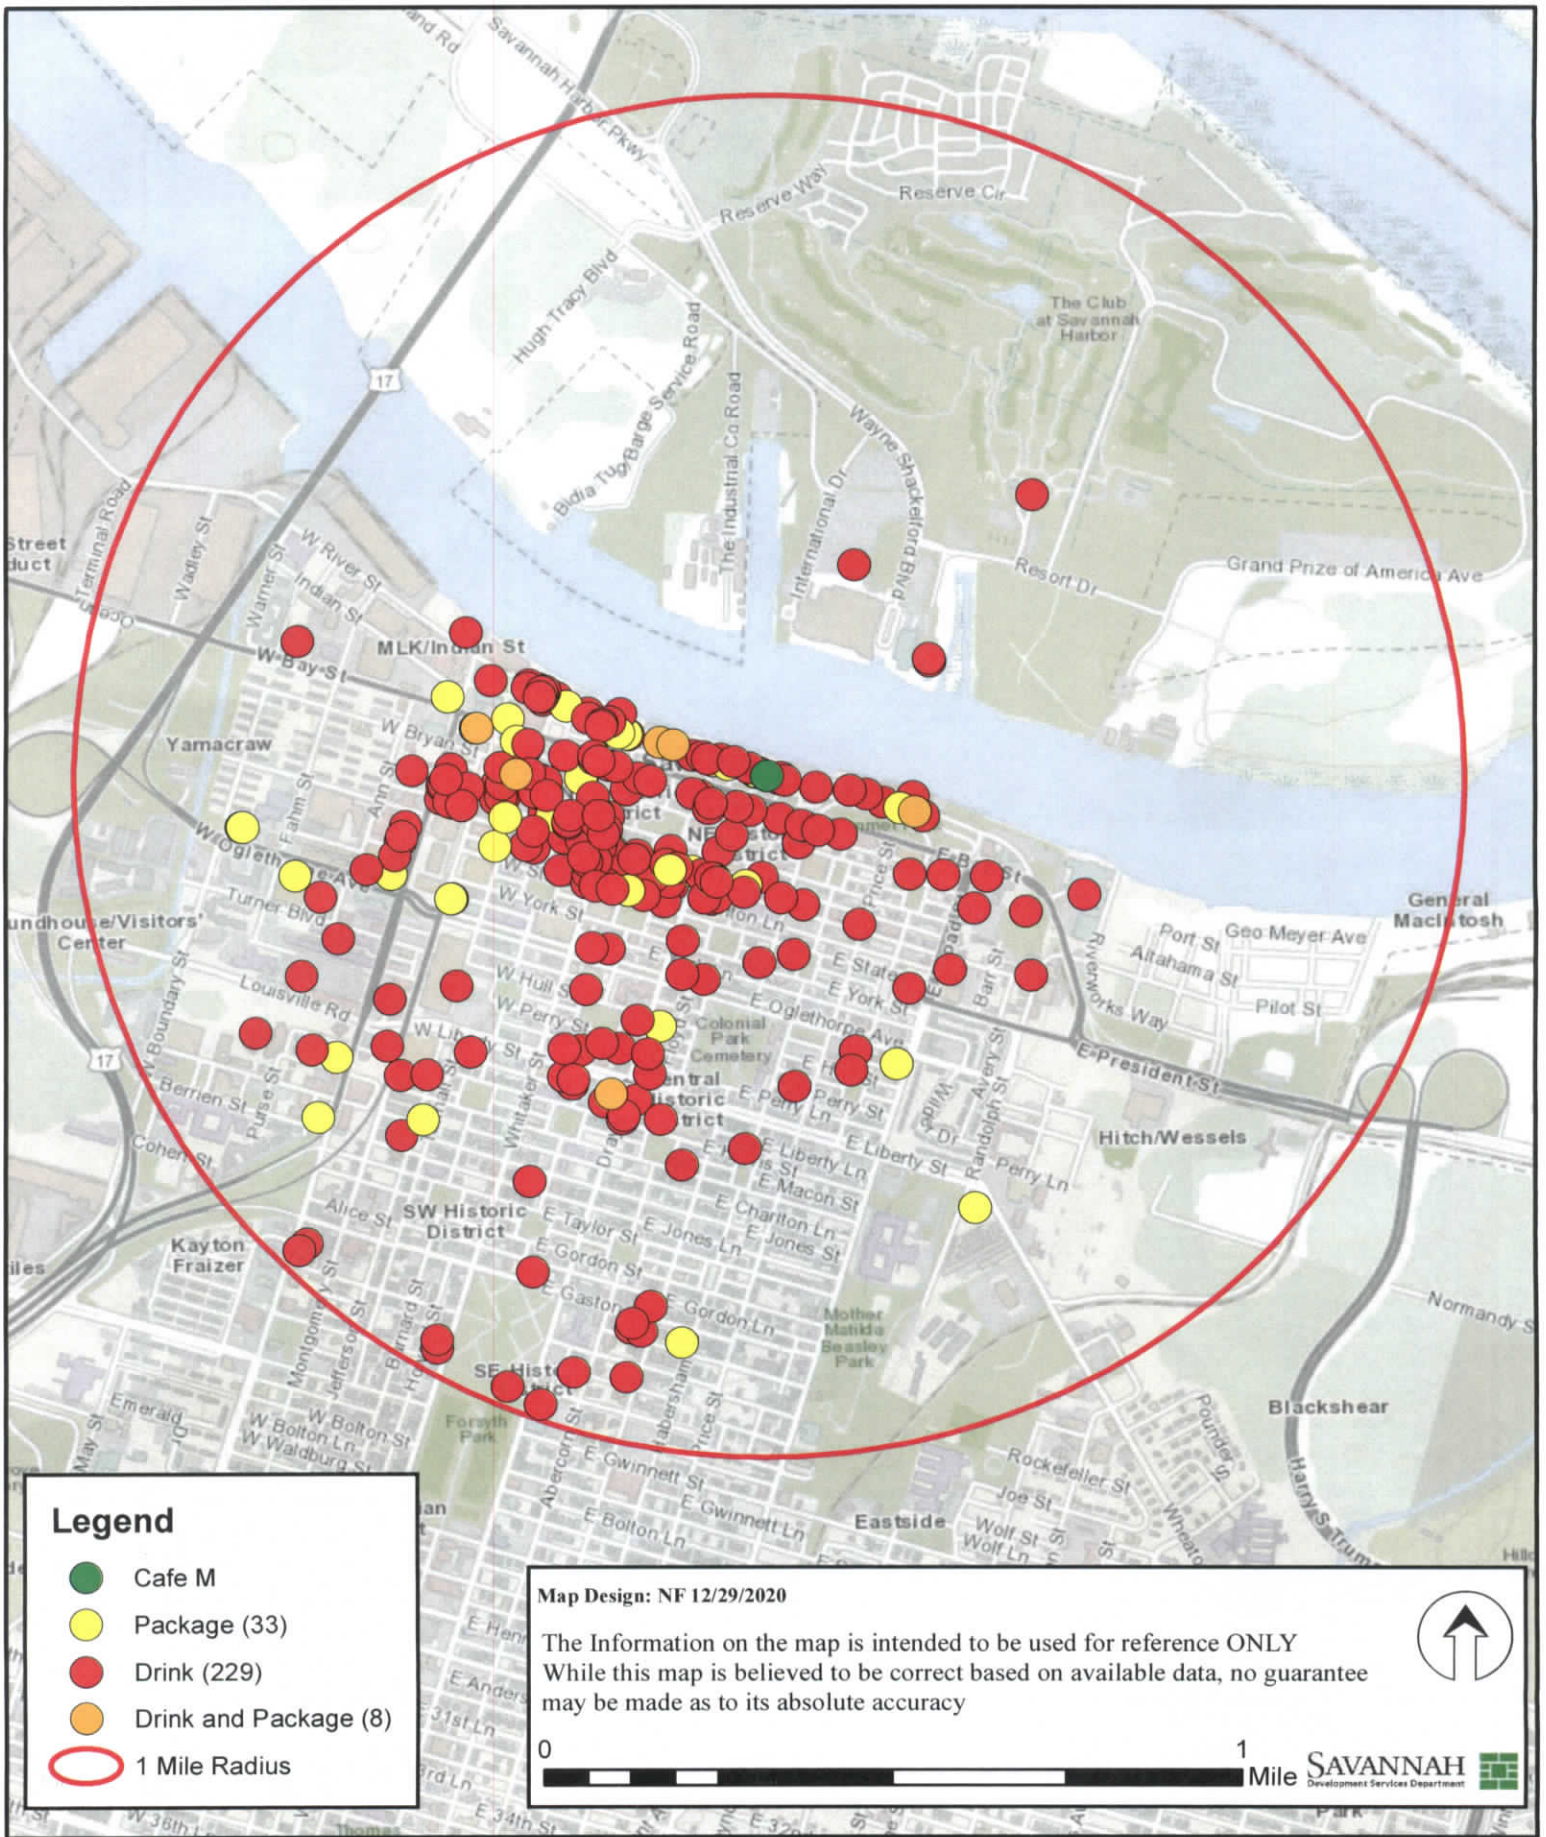

Cafe M - 128 E Bay St.

Legend

- Cafe M
- Package (33)
- Drink (229)
- Drink and Package (8)
- 1 Mile Radius

Map Design: NF 12/29/2020

The Information on the map is intended to be used for reference ONLY
 While this map is believed to be correct based on available data, no guarantee
 may be made as to its absolute accuracy