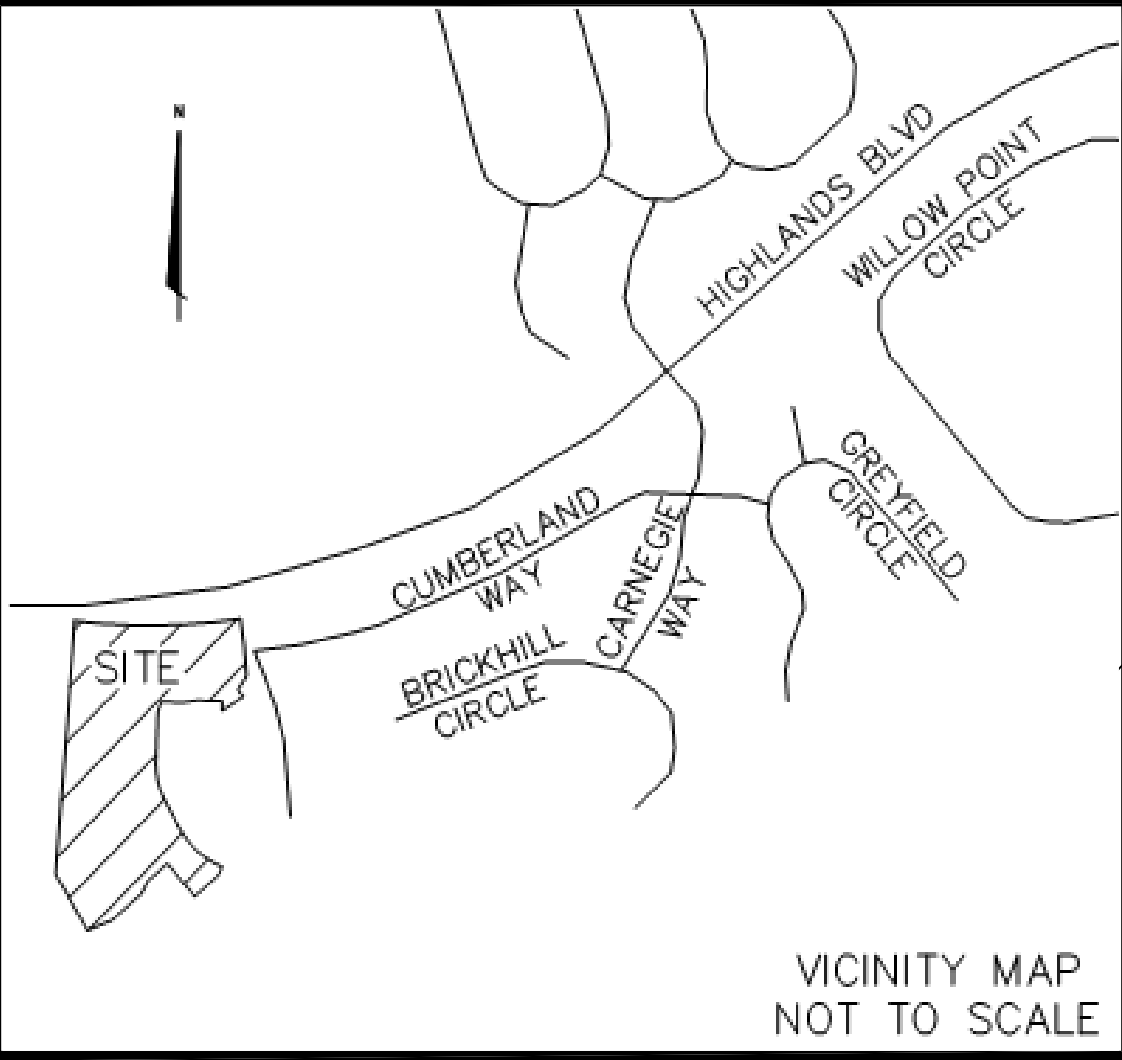

CONCEPTUAL MASTER PLAN BROOKHAVEN SAVANNAH, GEORGIA

**TOTAL LOTS: 127
(60' x 120' MIN)**