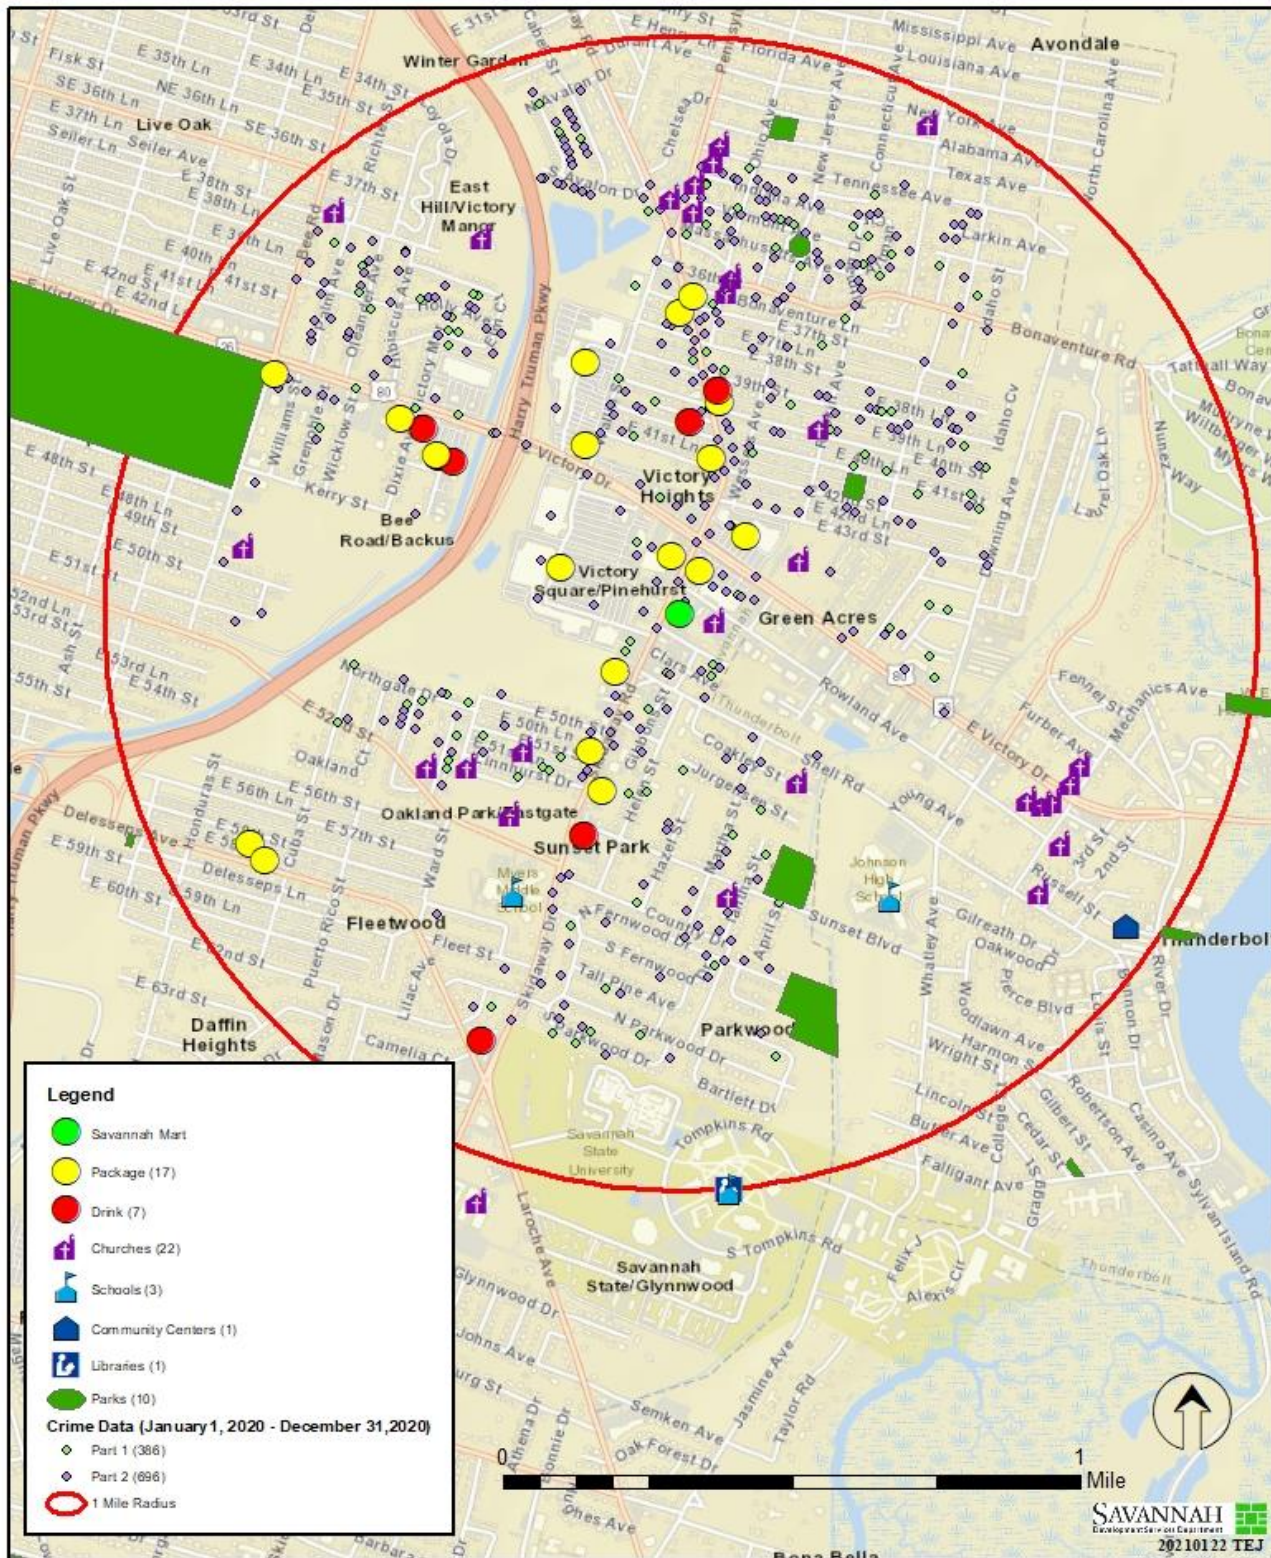

Savannah Mart - 2810 Skidaway Rd

Alcohol Beverage Licenses (24 sites)

Business	Address	Type of Establishment
BI-LO #5763	2142 E. Victory Drive	Package
Carey Hilliard Restaurant	3316 Skidaway Road	Drink
Chipotle Mexican Grill #2041	1801 E. Victory Drive	Drink
Corner Stop	2314 Skidaway Road	Package
CVS/Pharmacy #4261	2055 E. Victory Drive	Package
Delesseps Quick Stop	2022 Delesseps Avenue	Package
Enmark Stations Inc. #491	3219 Skidaway Road	Package
Five Point Beverage	2103 Skidaway Road	Package
Jay Ambe Food Mart 2015 LLC	2511 Skidaway Road	Package
Kroger #979	1900 E. Victory Drive	Package
Longbranch Saloon	2411 Skidaway Road	Drink
Own Time Sports and Comedy Grill	4429 Skidaway Road #B	Drink
Parkers #21	1976 E. Victory Drive	Package
Pump-N-Go	2016 Skidaway Road	Package
Eagle Market #1	3014 Skidaway Road	Package
Shiv's Liquor	1713 E. Victory Road	Package
Skidaway Liquor Center	3211 Skidaway Road	Package
Star Food Mart	2016 Delesseps Avenue	Package
Rinconcito Lationo LLC	2308 Skidaway Road	Drink
Victory BP	1603 E. Victory Drive	Package
Walgreens #15611	2109 E. Victory Drive	Package
Whole Foods Market	1815 E. Victory Drive #A	Drink
Whole Foods Market	1815 E. Victory Drive #B	Package
Zoe's Kitchen	1821 E. Victory Drive	Drink