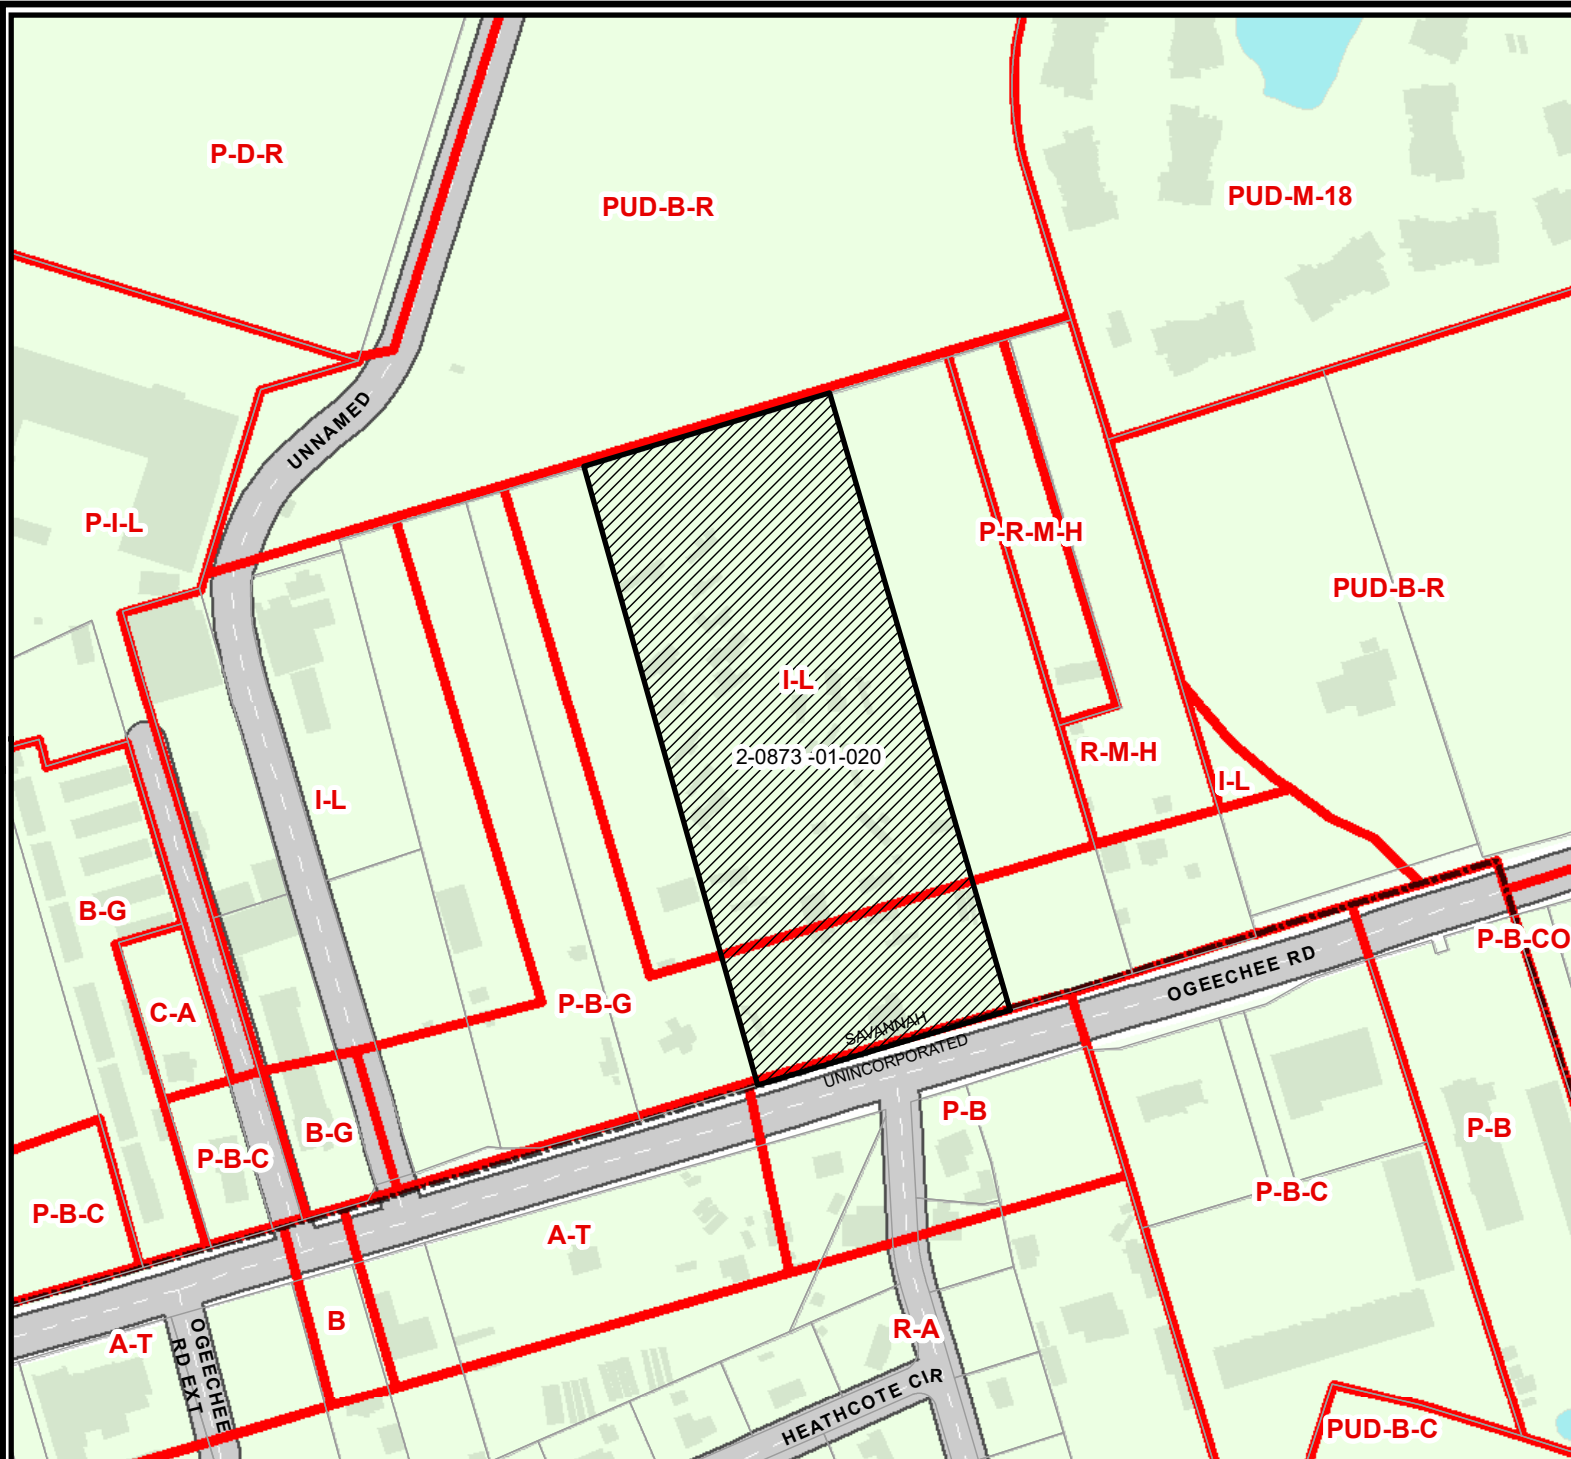

AERIAL MAP

FILE # 19-004404-ZA
Address: 4504 Ogeechee Rd.
Savannah, Ga
Aldermanic District: 1 (Van Johnson)
Commission District: 8 (Chester Ellis)
Neighborhood: Ogeechee/Heathcote
Area
PIN(s): see map

2-0873-01-020

UNNA MED

OGEECHEE RD

SAVANNAH
UNINCORPORATED

HEATHCOTE
CIR

OGEECHEE RD EXT

SAGIS

THIS MAP IS A COMPILATION OF INFORMATION FROM VARIOUS SOURCES AND SCALES. IN MOST CASES THE INFORMATION HAS NOT BEEN FIELD VERIFIED. USE THIS MAP FOR GENERAL PLANNING PURPOSES ONLY.

1 inch = 300 feet

D

8/8/2019

CHATHAM COUNTY · SAVANNAH
METROPOLITAN PLANNING COMMISSION
110 E. STATE ST. SAVANNAH, GA 31412-8246 PHONE 912-651-1440

ZONING MAP

FILE # 19-004404-ZA
Address: 4504 Ogeechee Rd.
Savannah, Ga
Aldermanic District: 1 (Van Johnson)
Commission District: 8 (Chester Ellis)
Neighborhood: Ogeechee/Heathcote Area
Area
PIN(s): see map

Current property zoning(s) is primarily
I-L, P-B-G
Proposed property zoning:
RM-40

THIS MAP IS A COMPILATION OF INFORMATION FROM VARIOUS SOURCES AND SCALES. IN MOST CASES THE INFORMATION HAS NOT BEEN FIELD VERIFIED. USE THIS MAP FOR GENERAL PLANNING PURPOSES ONLY.