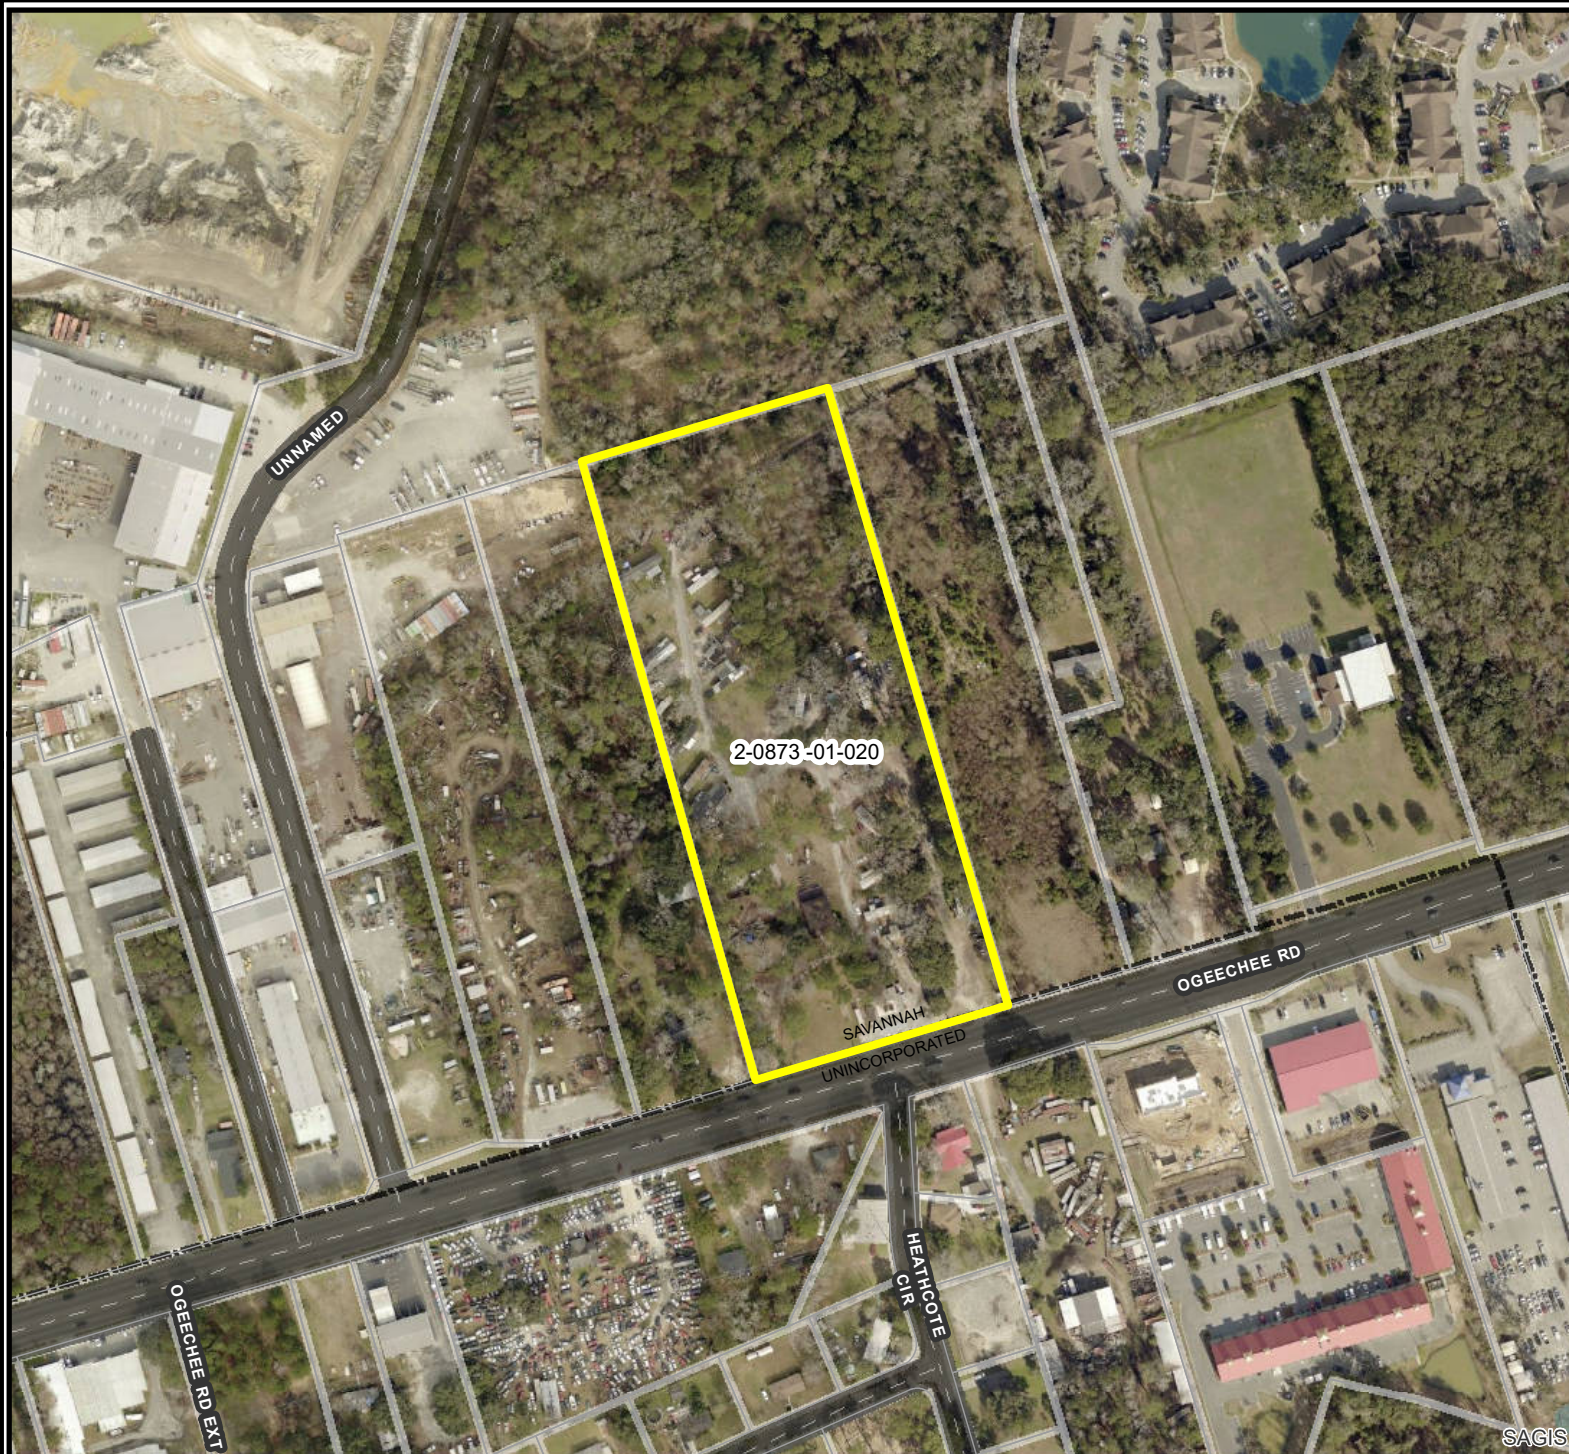

AERIAL MAP

FILE # 19-004404-ZA
Address: 4504 Ogeechee Rd.
Savannah, Ga
Aldermanic District: 1 (Van Johnson)
Commission District: 8 (Chester Ellis)
Neighborhood: Ogeechee/Heathcote
Area
PIN(s): see map

2-0873-01-020

UNNA MED

OGEECHEE RD

SAVANNAH
UNINCORPORATED

HEATHCOTE
CIR

OGEECHEE RD EXT

SAGIS

THIS MAP IS A COMPILATION OF INFORMATION FROM VARIOUS SOURCES AND SCALES. IN MOST CASES THE INFORMATION HAS NOT BEEN FIELD VERIFIED. USE THIS MAP FOR GENERAL PLANNING PURPOSES ONLY.

1 inch = 300 feet

D

8/8/2019

CHATHAM COUNTY · SAVANNAH
METROPOLITAN PLANNING COMMISSION
110 E. STATE ST. SAVANNAH, GA 31412-8246 PHONE 912-651-1440

ZONING MAP

FILE # 19-004404-ZA
Address: 4504 Ogeechee Rd.
Savannah, Ga
Aldermanic District: 1 (Van Johnson)
Commission District: 8 (Chester Ellis)
Neighborhood: Ogeechee/Heathcote Area
Area
PIN(s): see map

Current property zoning(s) is primarily
I-L, P-B-G
Proposed property zoning:
RM-40

THIS MAP IS A COMPILATION OF INFORMATION FROM VARIOUS SOURCES AND SCALES. IN MOST CASES THE INFORMATION HAS NOT BEEN FIELD VERIFIED. USE THIS MAP FOR GENERAL PLANNING PURPOSES ONLY.