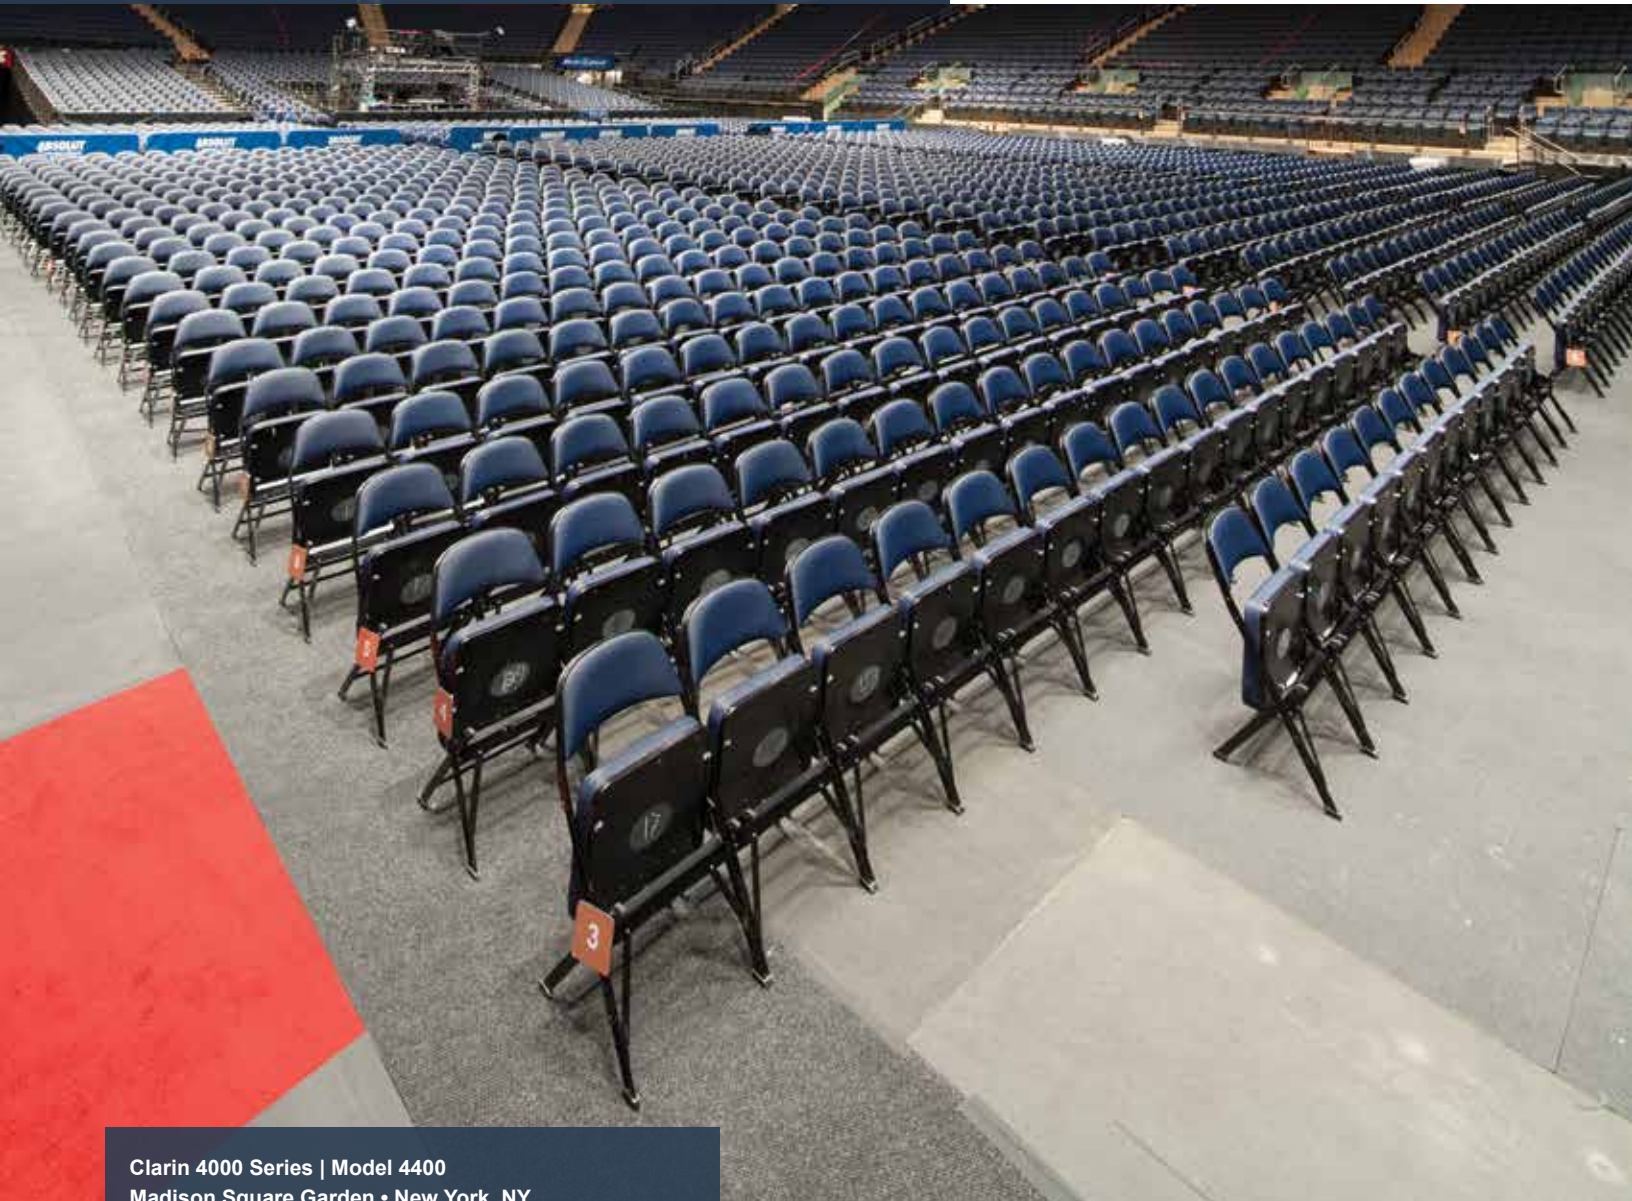

## 4000 Series

The 4000 Series Clarin chair has become the standard in portable seating among arenas and public assembly facilities worldwide. Featuring an automatic or manual uplift seat, the 4000 Series chairs are designed to maximize row traffic space and enhance patron safety. Standard on all 4000 Series chairs are oval marking decals on the seat bottoms for easy seat identification.