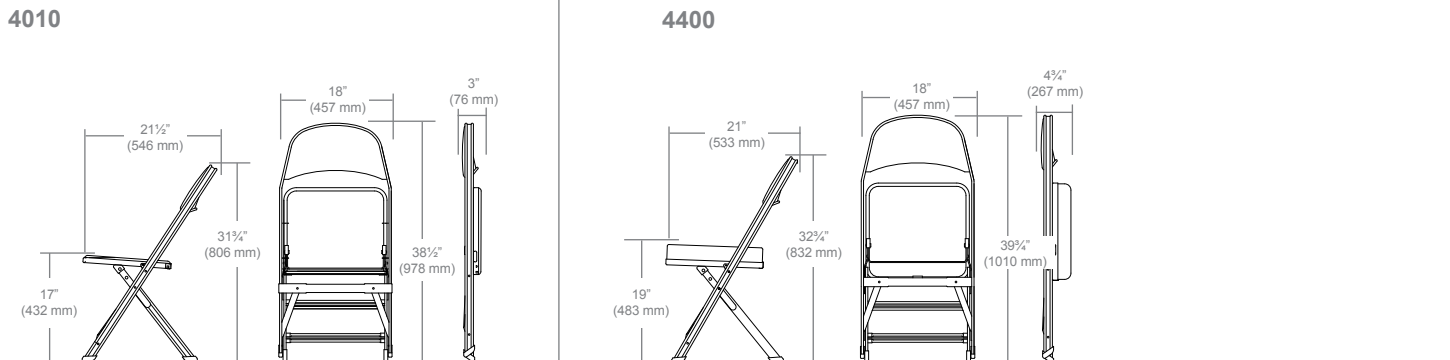

Dimensional Data

The chair and storage cart dimensional data shown is for our standard models. For a full list of models, visit www.clarinseating.com.

Warranty

12 years: frame
8 years: heavy duty frame
5 years: weather fighter treatment option
1 year: upholstery, feet

4000 Series