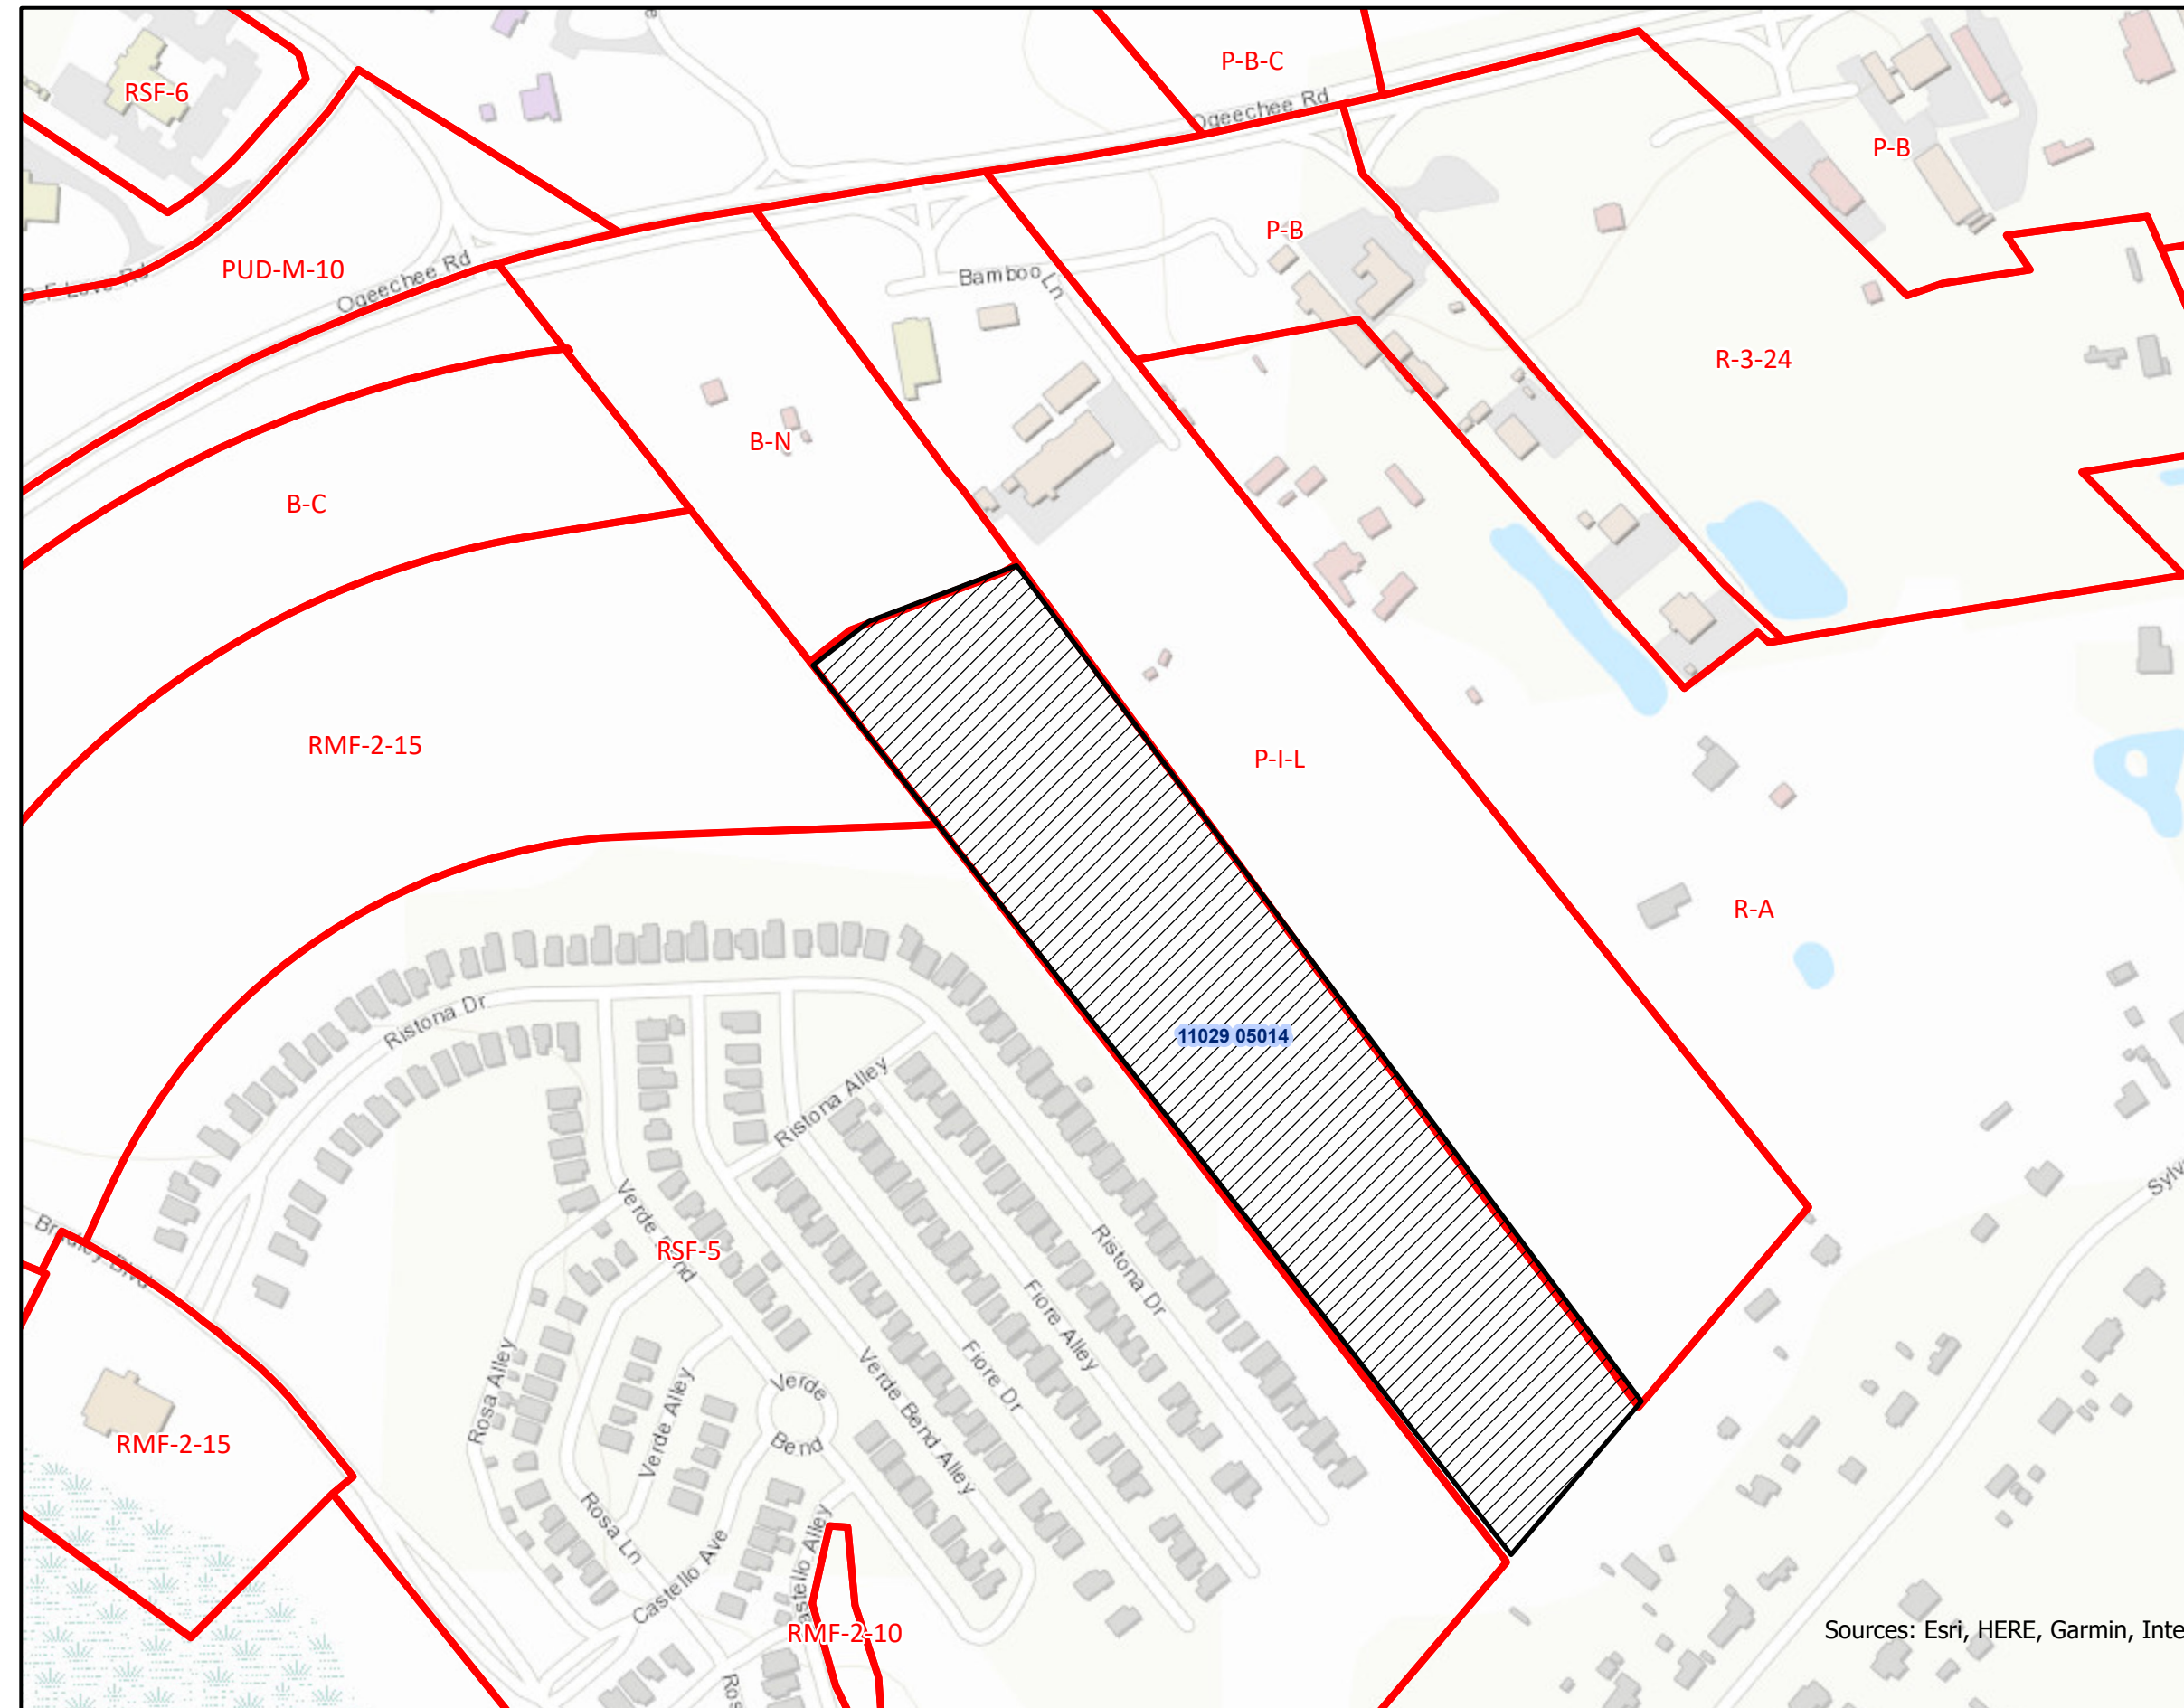

# ZONING MAP

File Number: 21-005068-ZA

Area : 14.59 Acres

Existing Zoning District :

**R-A (Residential Agriculture)**

Proposed Zoning District :

**R-A-CO (Residential Agriculture-County)**

Parcel PIN : 11029 05014

Sources: Esri, HERE, Garmin, Intermap, increment P Corp., GEBCO, USGS, FAO, NPS, NRCAN, GeoBase, IC

Map Design: T. Jeanquart 08/11/2021