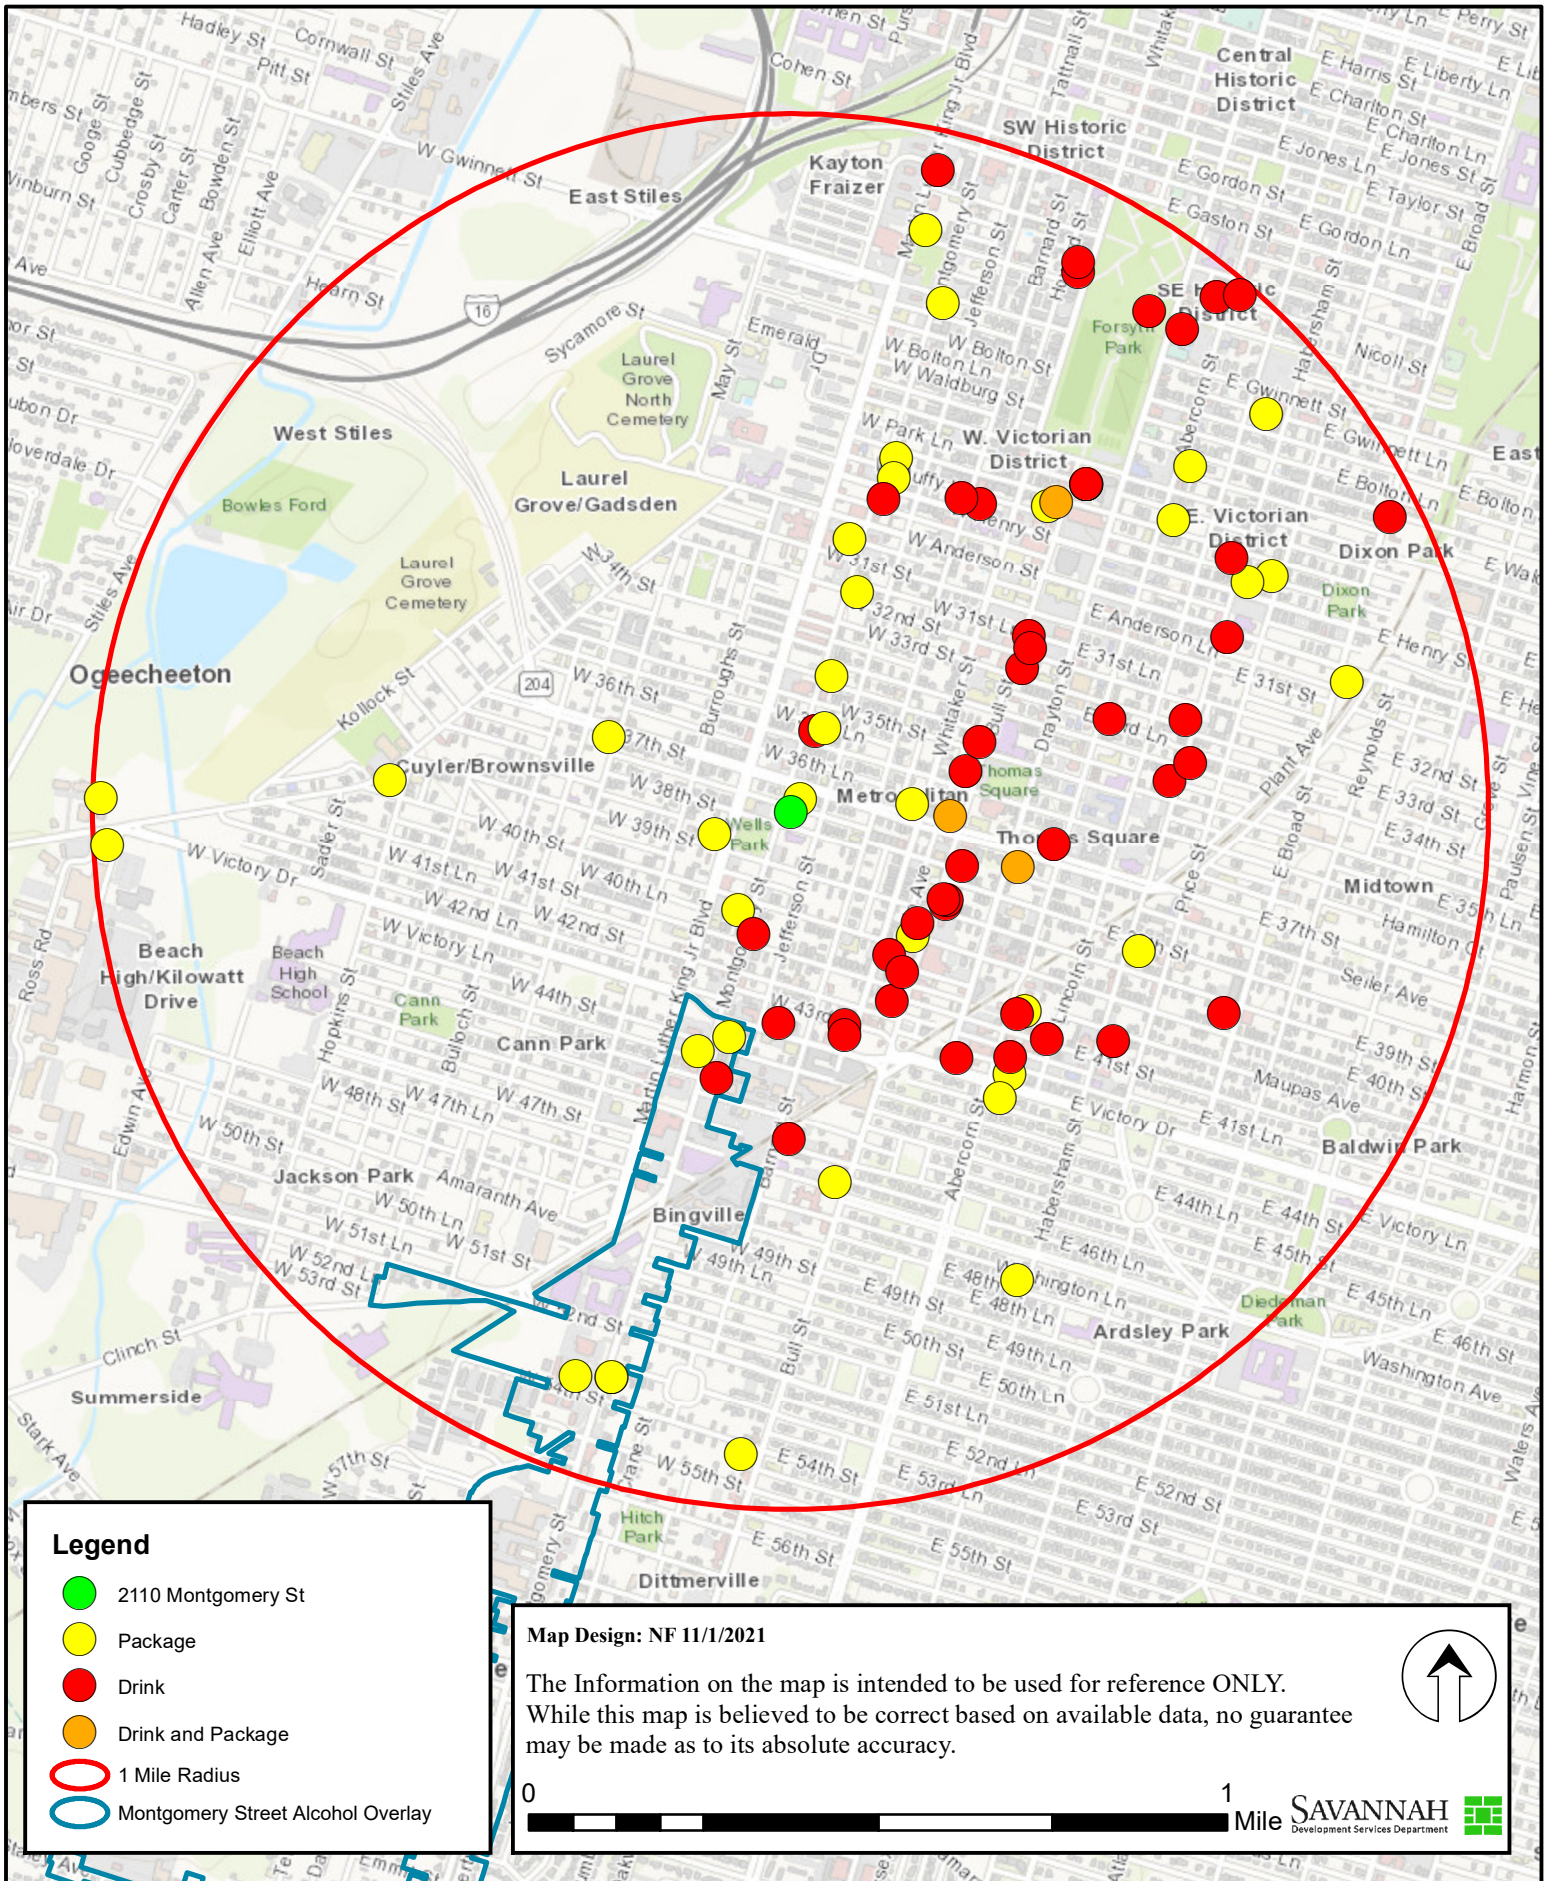

2110 Montgomery St

Legend

- 2110 Montgomery St
- Package
- Drink
- Drink and Package
- 1 Mile Radius
- Montgomery Street Alcohol Overlay

Map Design: NF 11/1/2021

The Information on the map is intended to be used for reference ONLY. While this map is believed to be correct based on available data, no guarantee may be made as to its absolute accuracy.