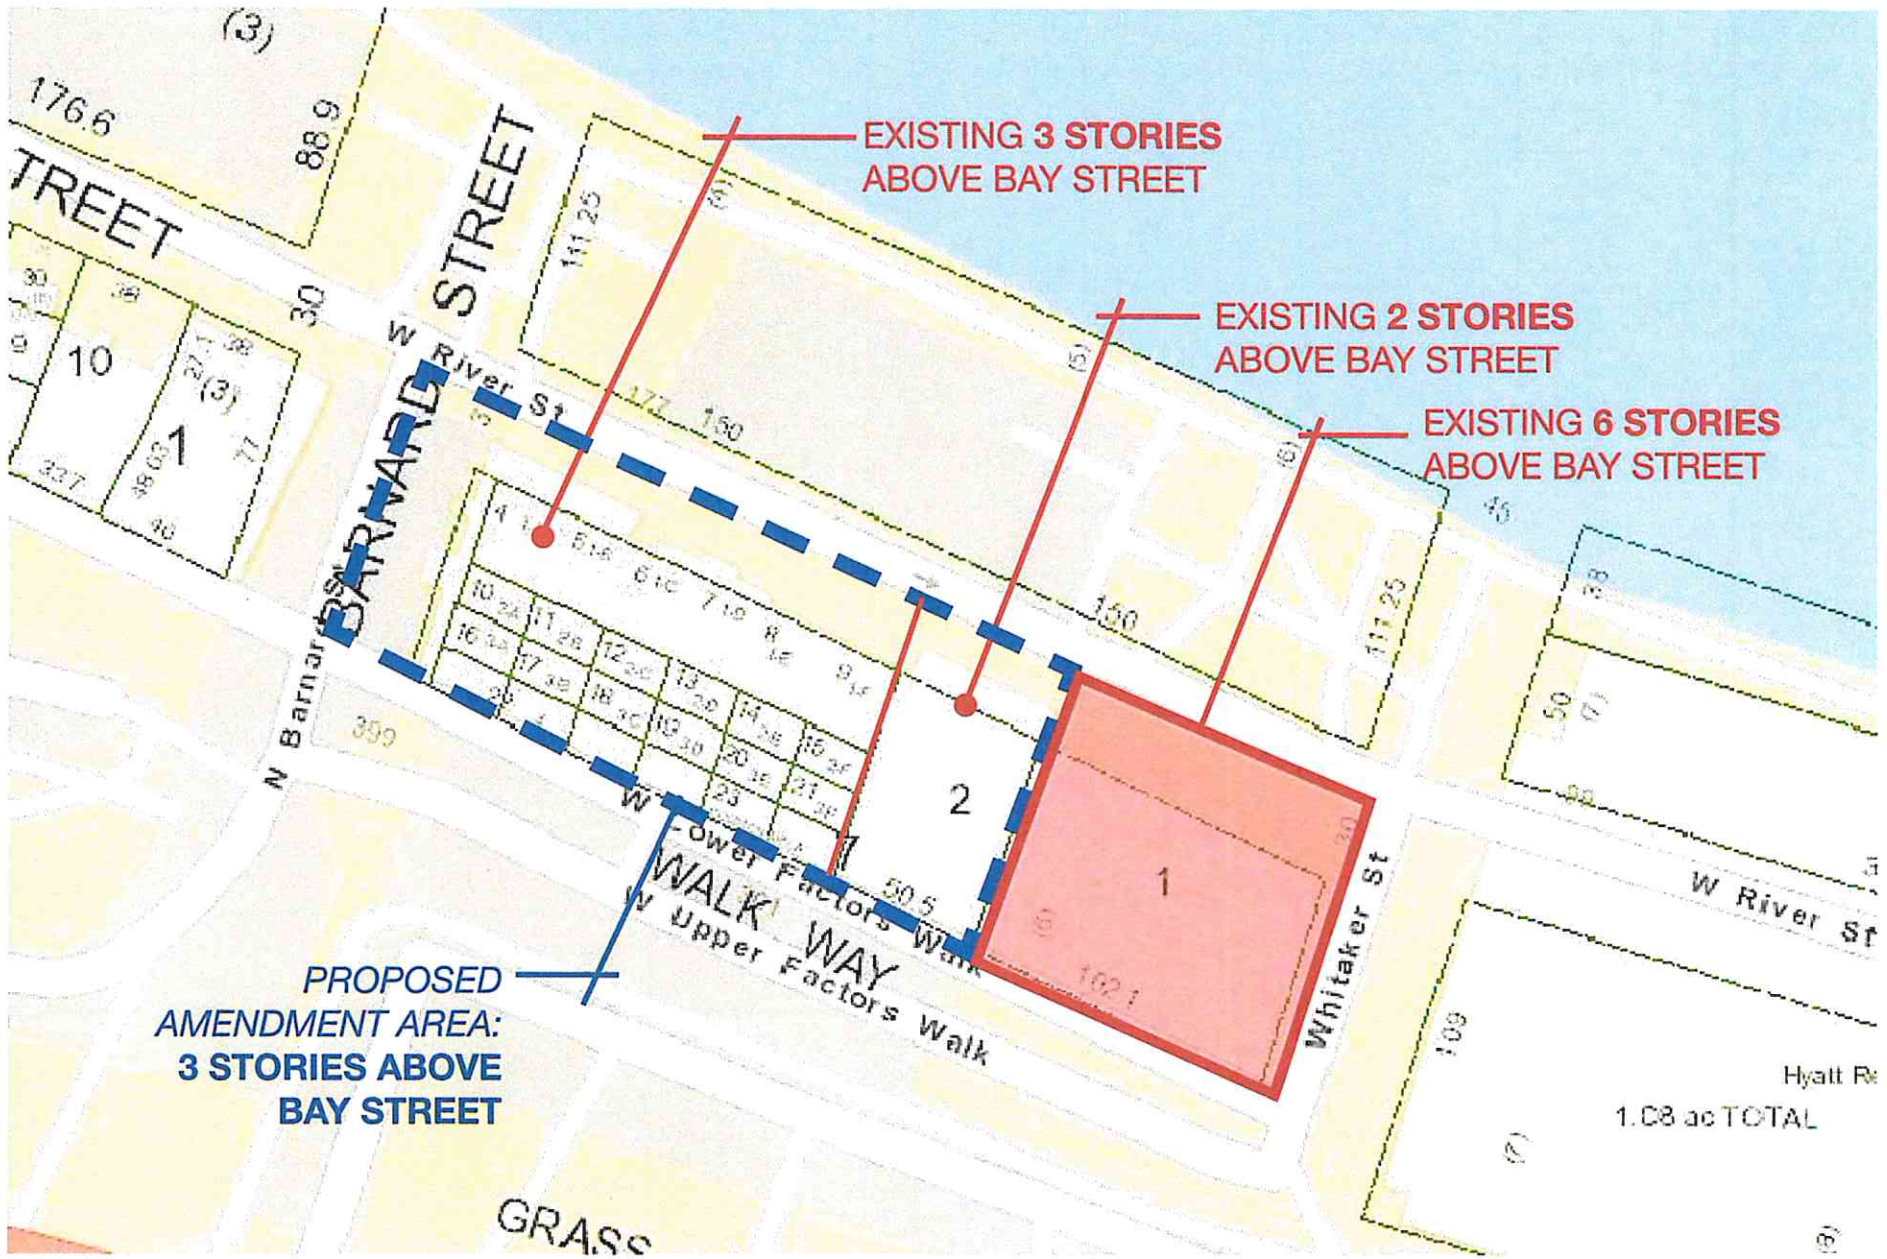

EXISTING EXHIBIT  
 THE SAVANNAH HISTORIC DISTRICT HEIGHT MAP

PROPOSED AMENDMENT EXHIBIT  
 THE SAVANNAH HISTORIC DISTRICT HEIGHT MAP

**PROPOSED AMENDMENT EXHIBIT  
THE SAVANNAH HISTORIC DISTRICT HEIGHT MAP**

Existing buildings located between Barnard Street and Whitaker Street within differing allowable stories above Bay Street within Savannah Historic District Height Map.

View of existing buildings located within the 2 stories above Bay Street and 3 stories above Bay Street as defined by the current height map allowance.

View of existing Cotton Sail Hotel, 114 West Bay Street, Bohemian Hotel, and Hyatt Regency Hotel.

**PROPOSED AMENDMENT EXHIBIT**  
**THE SAVANNAH HISTORIC DISTRICT HEIGHT MAP**