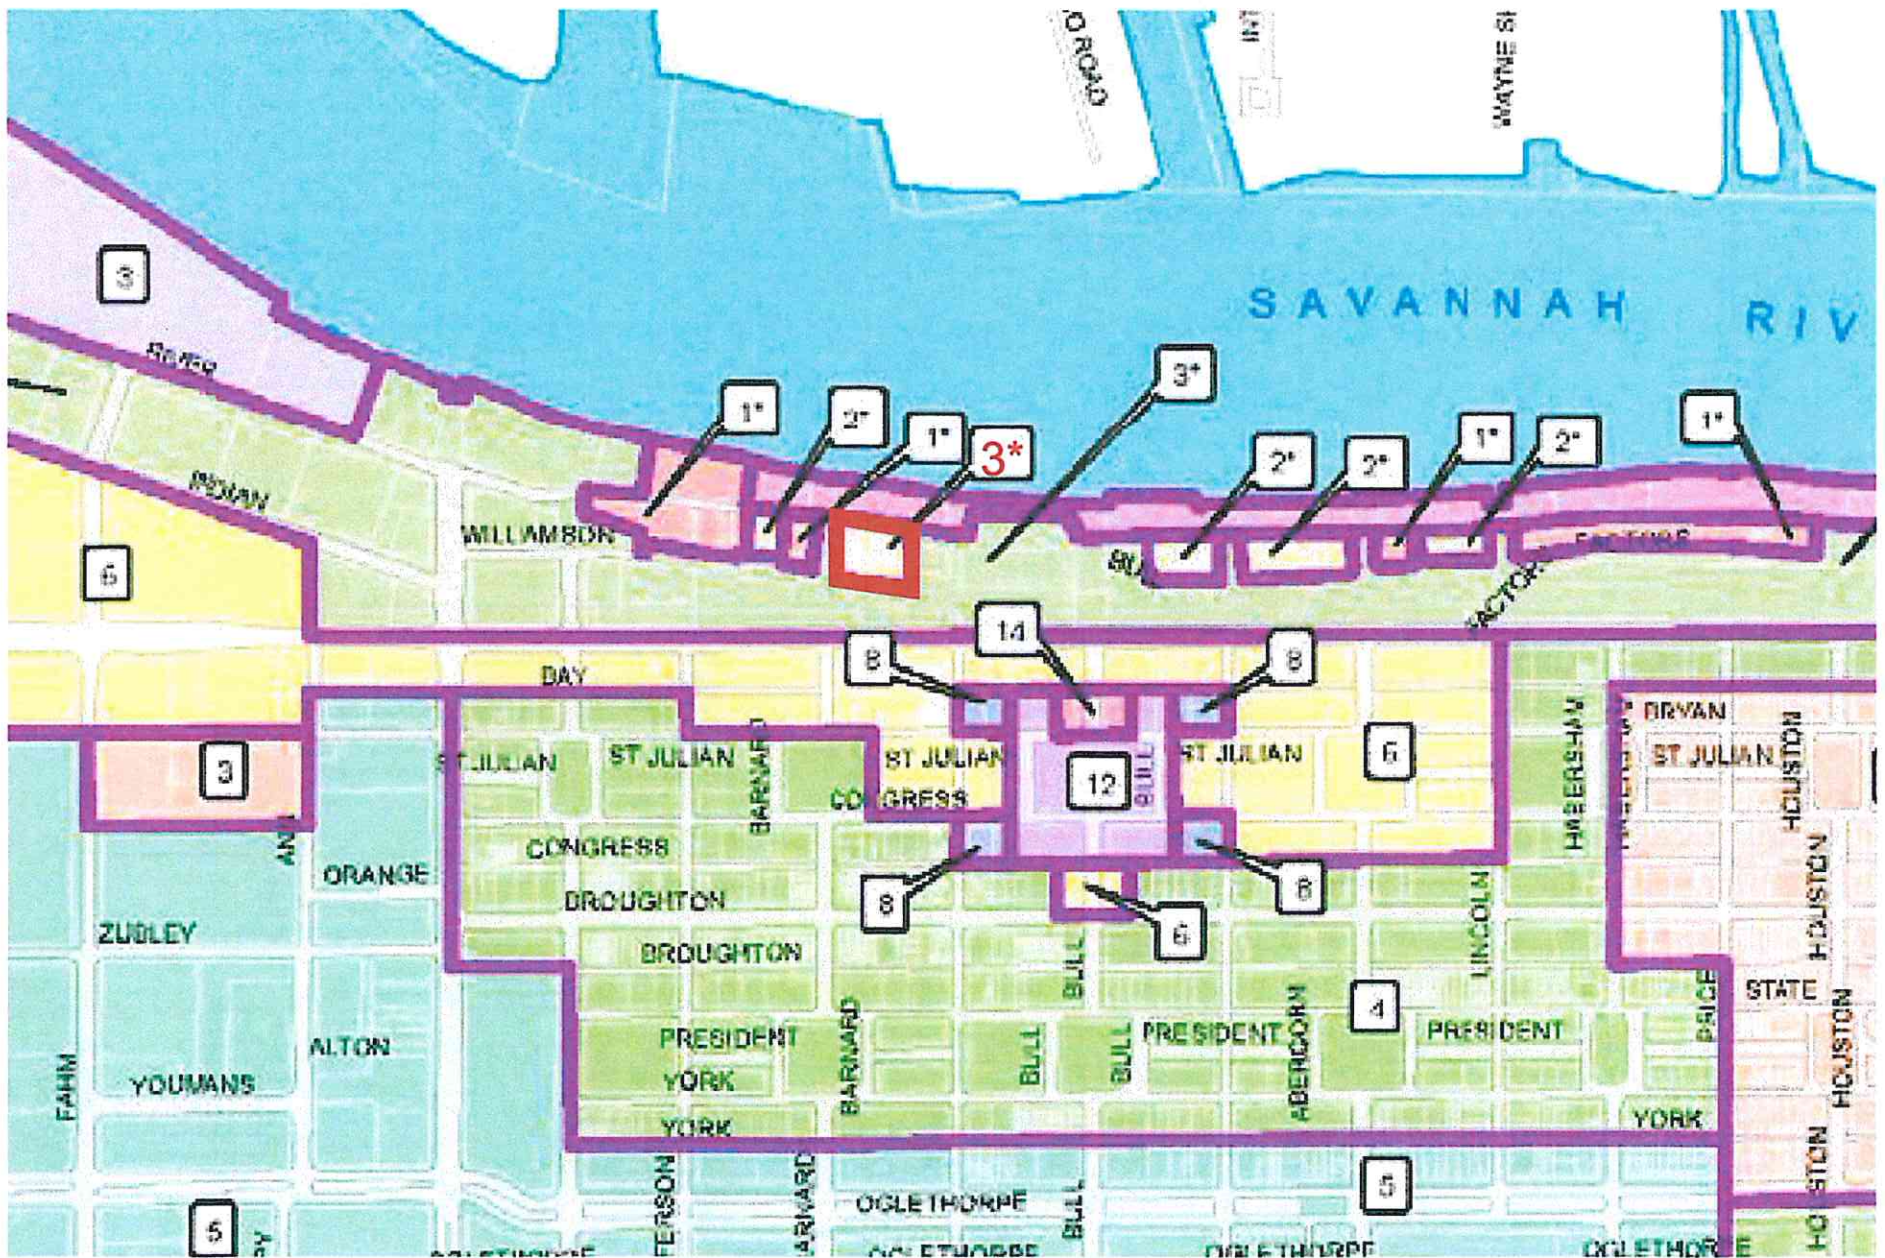

EXISTING EXHIBIT  
 THE SAVANNAH HISTORIC DISTRICT HEIGHT MAP

PROPOSED AMENDMENT EXHIBIT  
 THE SAVANNAH HISTORIC DISTRICT HEIGHT MAP

**PROPOSED AMENDMENT EXHIBIT  
THE SAVANNAH HISTORIC DISTRICT HEIGHT MAP**

Existing buildings located between Barnard Street and Whitaker Street within differing allowable stories above Bay Street within Savannah Historic District Height Map.

View of existing buildings located within the 2 stories above Bay Street and 3 stories above Bay Street as defined by the current height map allowance.

View of existing Cotton Sail Hotel, 114 West Bay Street, Bohemian Hotel, and Hyatt Regency Hotel.

**PROPOSED AMENDMENT EXHIBIT**  
**THE SAVANNAH HISTORIC DISTRICT HEIGHT MAP**